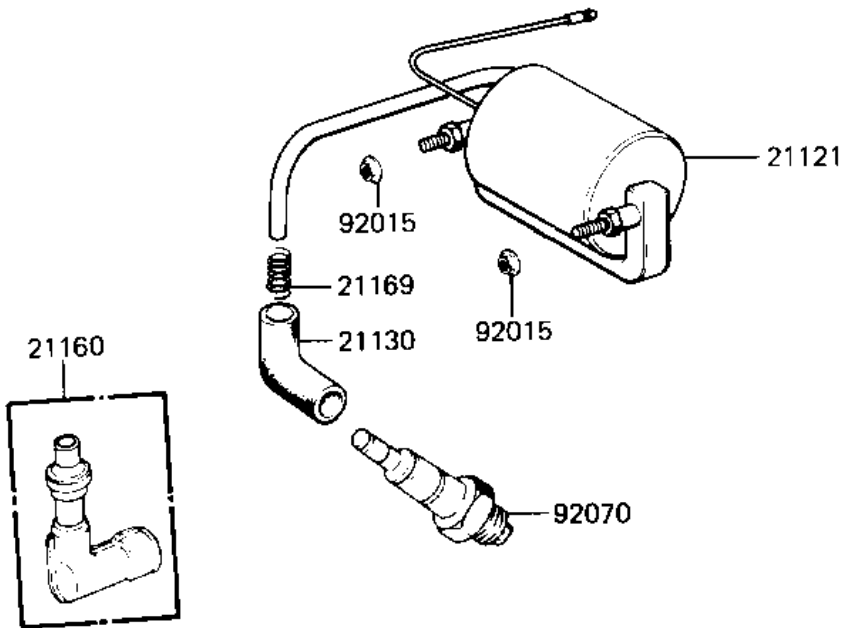

1982 KE125 PARTS DIAGRAM

IGNITION COIL ('82-'83 A9/A10)

1982 KE125 PARTS LIST

IGNITION COIL ('82-'83 A9/A10)

ITEM NAME	PART NUMBER	QUANTITY
COIL,IGNITION (Ref # 21121)	21121-1047	1
CAP SPARK PLUG (Ref # 21130)	21130-009	1
SPRING-SPARK PLUG CAP (Ref # 21169)	92101-001	1
NUT-6MM (Ref # 92015)	92015-1078	2
SPARK PLUG B9ES (Ref # 92070)	B9ES	1