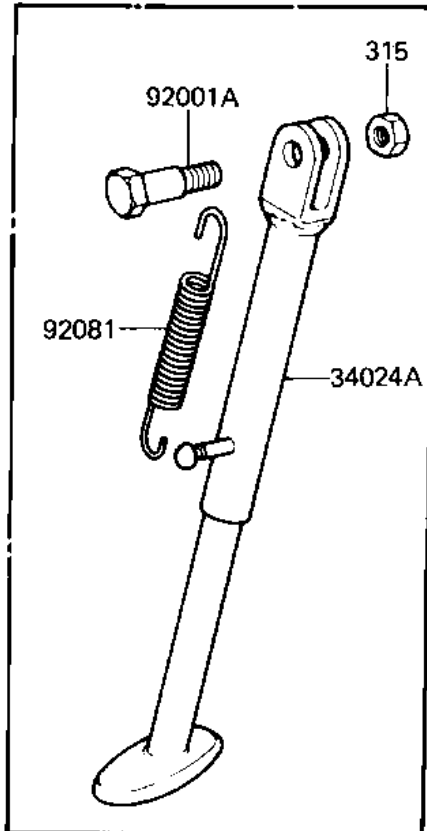

1982 KE125 PARTS DIAGRAM

STAND ('82-'83 A9/A10)

F2190-0098

For ~ Frame No. 102649

For Frame No. 102650 ~

1982 KE125 PARTS LIST

STAND ('82-'83 A9/A10)

ITEM NAME	PART NUMBER	QUANTITY
STAND-SIDE (Ref # 34024)	34024-1044	1
STAND-SIDE (Canada) (Ref # 34024A)	34024-1095	1
BOLT,HEX HEAD 10X35 (Ref # 92001)	92001-1252	1
BOLT, SIDE STAND FIT (Ref # 92001A)	92003-157	1
SPRING,SIDE STAND (Ref # 92081)	34025-008	1
NUT,10MM (Ref # 314)	314B1000	1
NUT 10MM (Ref # 315)	315B1000	1