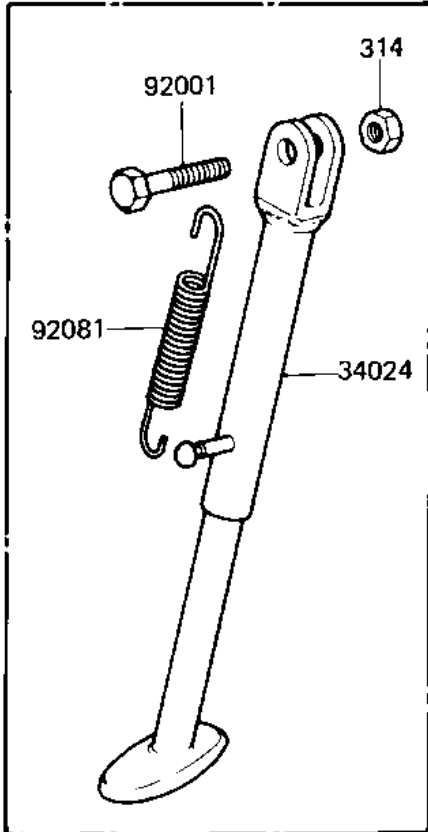

1982 KE125 PARTS DIAGRAM

STAND ('82-'83 A9/A10)

F2190-0098

For ~ Frame No. 102649

For Frame No. 102650 ~

1982 KE125 PARTS LIST

STAND ('82-'83 A9/A10)

ITEM NAME	PART NUMBER	QUANTITY
STAND-SIDE (Ref # 34024)	34024-1044	1
STAND-SIDE (Canada) (Ref # 34024A)	34024-1095	1
BOLT,HEX HEAD 10X35 (Ref # 92001)	92001-1252	1
BOLT, SIDE STAND FIT (Ref # 92001A)	92003-157	1
SPRING,SIDE STAND (Ref # 92081)	34025-008	1
NUT,10MM (Ref # 314)	314B1000	1
NUT 10MM (Ref # 315)	315B1000	1