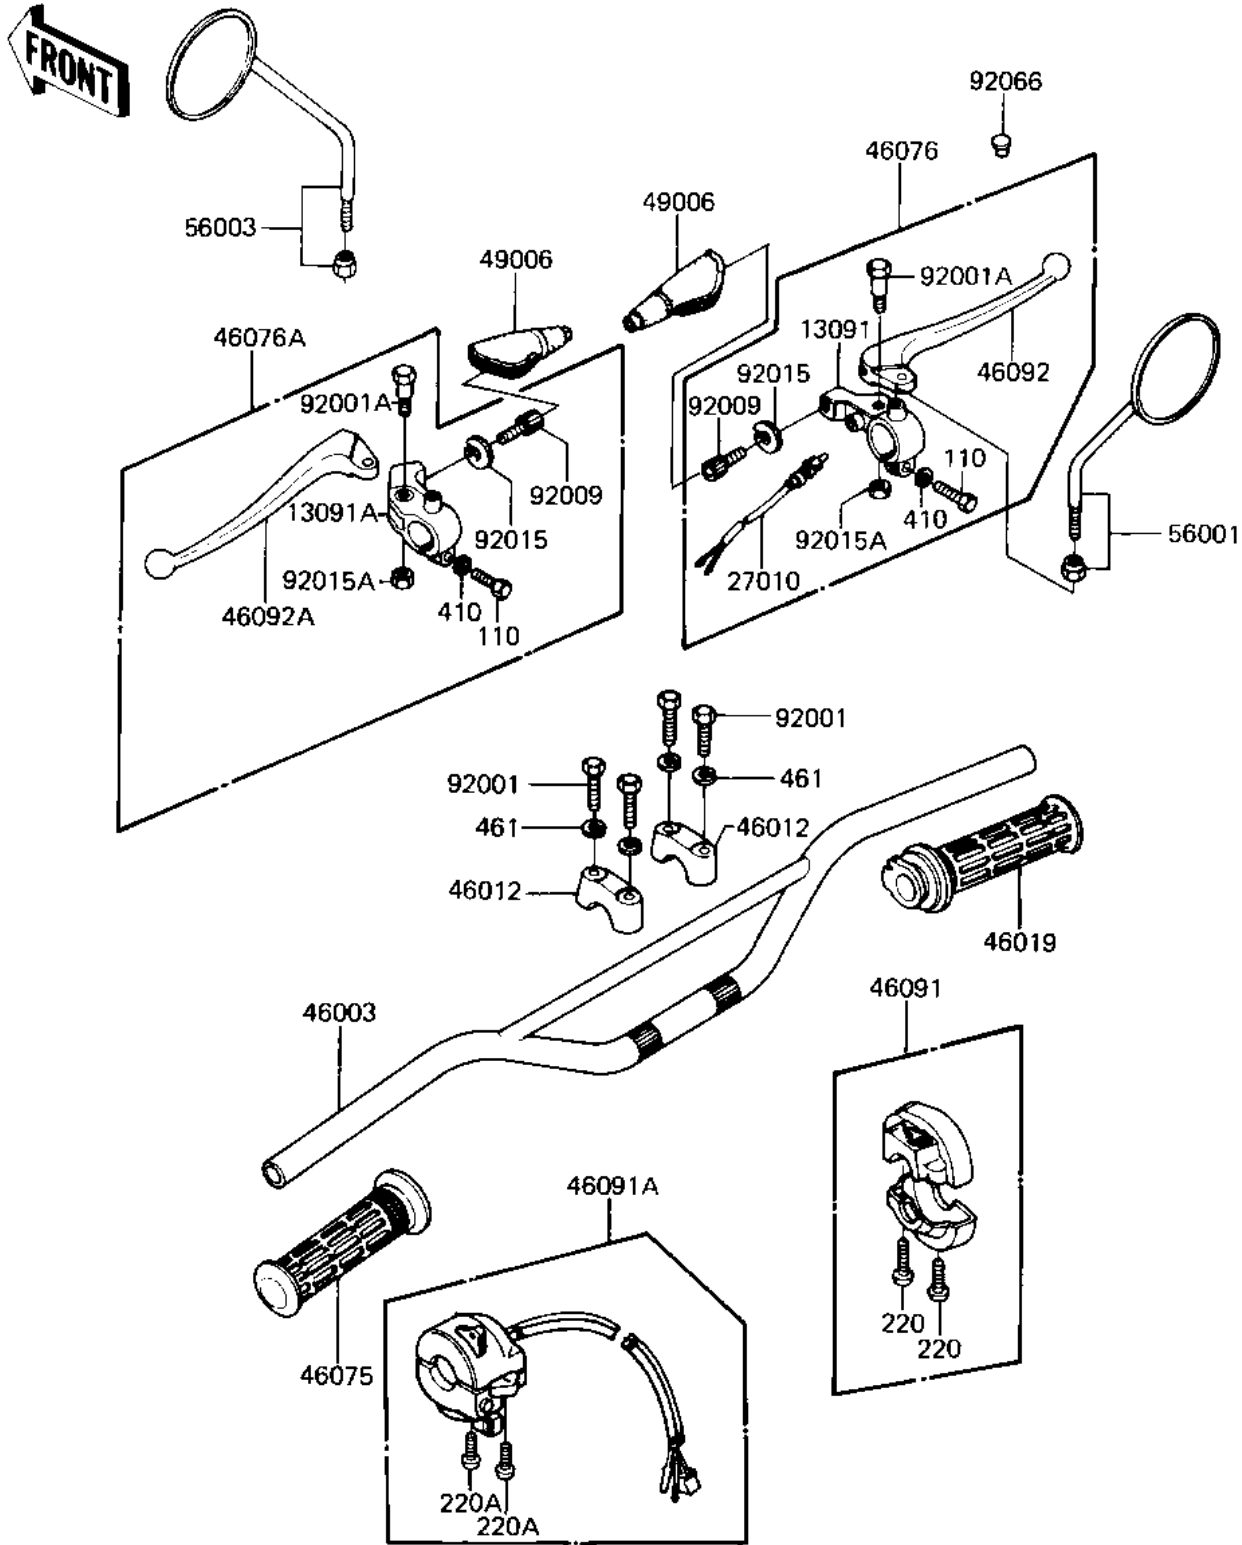

# 1983 KE125 PARTS DIAGRAM

HANDLEBAR ('82-'83 A9/A10)

# 1983 KE125 PARTS LIST

HANDLEBAR ('82-'83 A9/A10)

ITEM NAME	PART NUMBER	QUANTITY
HOLDER-FR BRK LEV,BLK (Ref # 13091)	46060-009-21	1
HOLDER-CLUTCH LEV,BLK (Ref # 13091A)	46094-011-21	1
SWITCH-FR. BRAKE LAMP (Ref # 27010)	27021-004	1
HANDLEBAR (Ref # 46003)	46004-033	1
HOLDER,HANDLEBAR (Ref # 46012)	46012-014	2
GRIP ASSY,THROTTLE (Ref # 46019)	46019-1005	1
GRIP,L.H. (Ref # 46075)	46075-1004	1
LEVER ASSY,FRNT BRAKE (Ref # 46076)	46021-031	1
LEVER ASSY,CLUTCH (Ref # 46076A)	46076-044	1
HOUSING ASSY,CONT,R.H (Ref # 46091)	46091-1041	1
HOUSING-ASSY-CONTROL (Ref # 46091A)	46091-1097	1
LEVER FRONT BRAKE (Ref # 46092)	46058-004	1
LEVER-CLUTCH (Ref # 46092A)	46092-015	1
BOOTS,LEVER HOLDER (Ref # 49006)	49006-1017	2
REAR VIEW MIRROR,L.H (Ref # 56003)	56003-009	1
BOLT 8X38 (Ref # 92001)	92001-1405	4
BOLT,HEX HEAD,5X22 (Ref # 92001A)	92007-046	2
SCREW CABLE ADJUST (Ref # 92009)	46055-003	2
NUT-LOCK (Ref # 92015)	46056-005	2
NUT-LOCK,5MM (Ref # 92015A)	92019-014	2
PLUG,9.5X8 (Ref # 92066)	92066-1077	1
BOLT HEX HEAD 6X25 (Ref # 110)	110N0625	2
SCREW PAN HEAD 5X18 (Ref # 220)	220B0518	2
SCREW PAN HEAD 5X22 (Ref # 220A)	220B0522	2
WASHER,PLAIN,6MM (Ref # 410)	410D0600	2
WASHER SPRING 8MM (Ref # 461)	461F0800	4