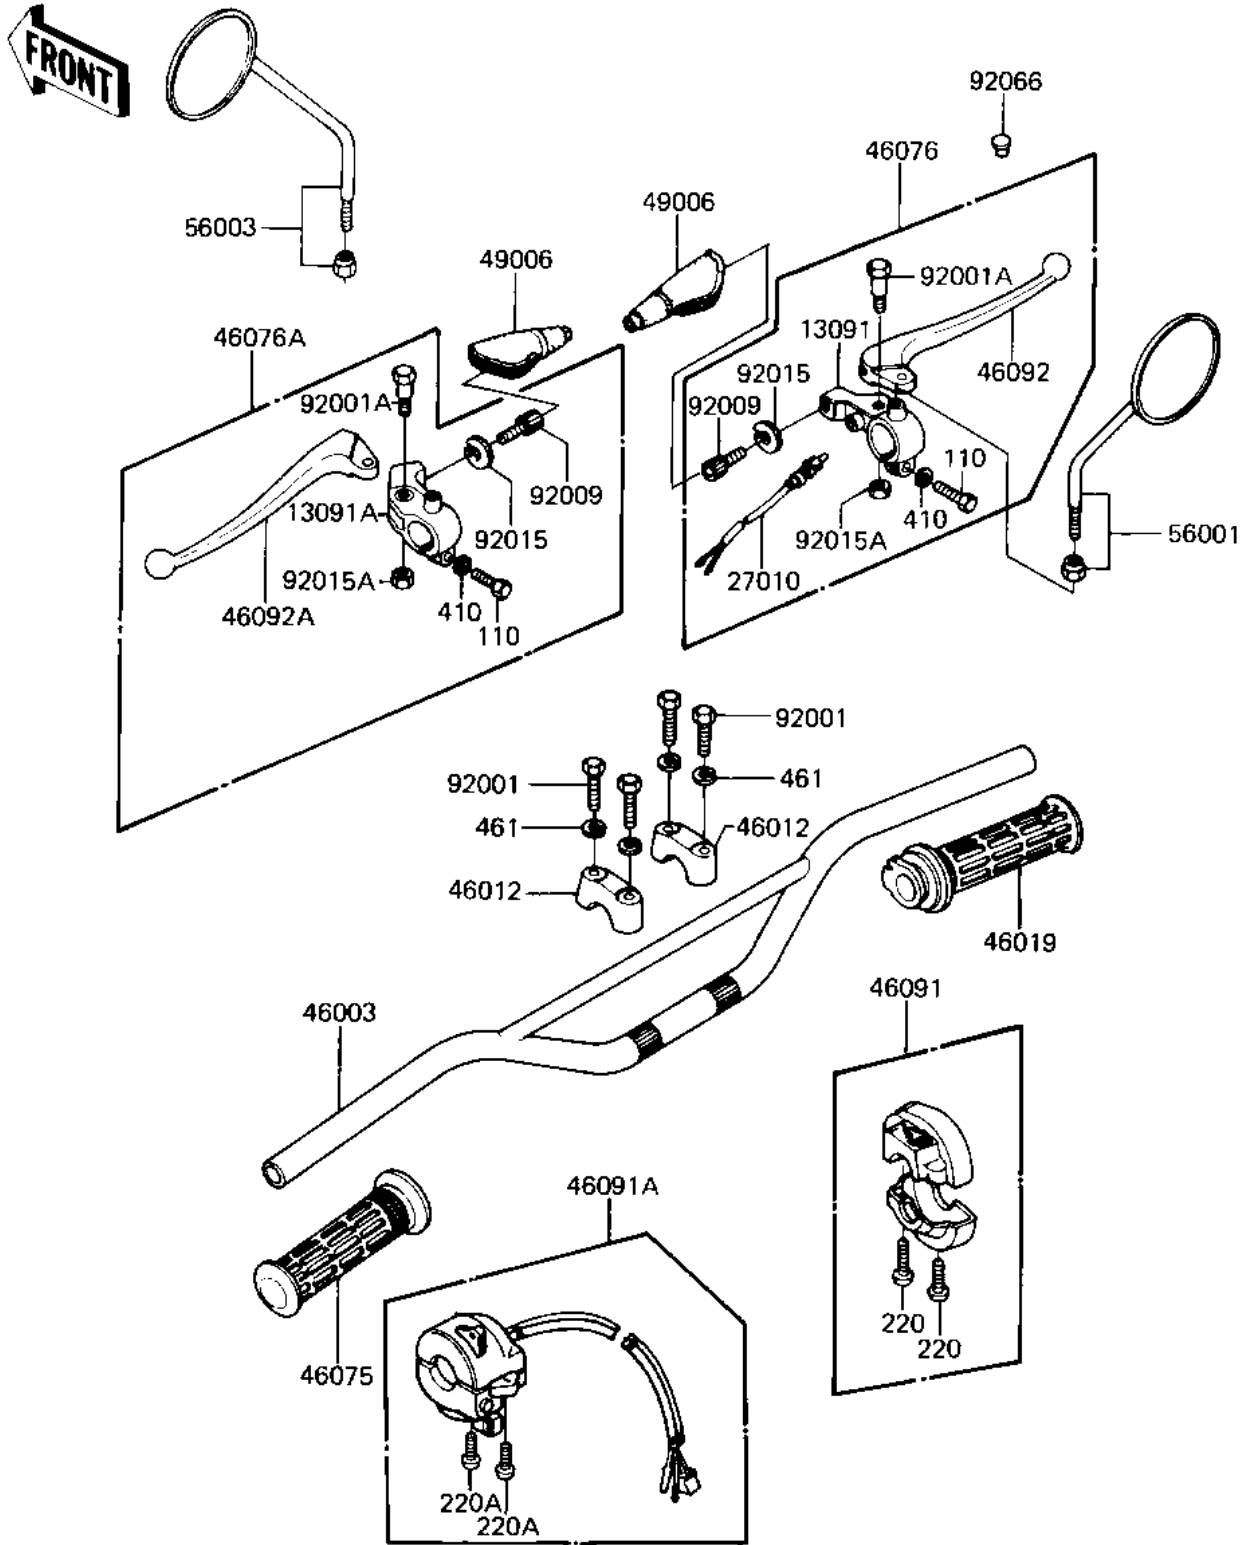

# 1982 KE125 PARTS DIAGRAM

HANDLEBAR ('82-'83 A9/A10)

# 1982 KE125 PARTS LIST

HANDLEBAR ('82-'83 A9/A10)

ITEM NAME	PART NUMBER	QUANTITY
HOLDER-FR BRK LEV,BLK (Ref # 13091)	46060-009-21	1
HOLDER-CLUTCH LEV,BLK (Ref # 13091A)	46094-011-21	1
SWITCH-FR. BRAKE LAMP (Ref # 27010)	27021-004	1
HANDLEBAR (Ref # 46003)	46004-033	1
HOLDER,HANDLEBAR (Ref # 46012)	46012-014	2
GRIP ASSY,THROTTLE (Ref # 46019)	46019-1005	1
GRIP,L.H. (Ref # 46075)	46075-1004	1
LEVER ASSY,FRNT BRAKE (Ref # 46076)	46021-031	1
LEVER ASSY,CLUTCH (Ref # 46076A)	46076-044	1
HOUSING ASSY,CONT,R.H (Ref # 46091)	46091-1041	1
HOUSING-ASSY-CONTROL (Ref # 46091A)	46091-1097	1
LEVER FRONT BRAKE (Ref # 46092)	46058-004	1
LEVER-CLUTCH (Ref # 46092A)	46092-015	1
BOOTS,LEVER HOLDER (Ref # 49006)	49006-1017	2
REAR VIEW MIRROR,R.H (Ref # 56001)	56002-020	1
REAR VIEW MIRROR,L.H (Ref # 56003)	56003-009	1
BOLT 8X38 (Ref # 92001)	92001-1405	4
BOLT,HEX HEAD,5X22 (Ref # 92001A)	92007-046	2
SCREW CABLE ADJUST (Ref # 92009)	46055-003	2
NUT-LOCK (Ref # 92015)	46056-005	2
NUT-LOCK,5MM (Ref # 92015A)	92019-014	2
PLUG,9.5X8 (Ref # 92066)	92066-1077	1
BOLT HEX HEAD 6X25 (Ref # 110)	110N0625	2
SCREW PAN HEAD 5X18 (Ref # 220)	220B0518	2
SCREW PAN HEAD 5X22 (Ref # 220A)	220B0522	2
WASHER,PLAIN,6MM (Ref # 410)	410D0600	2
WASHER SPRING 8MM (Ref # 461)	461F0800	4