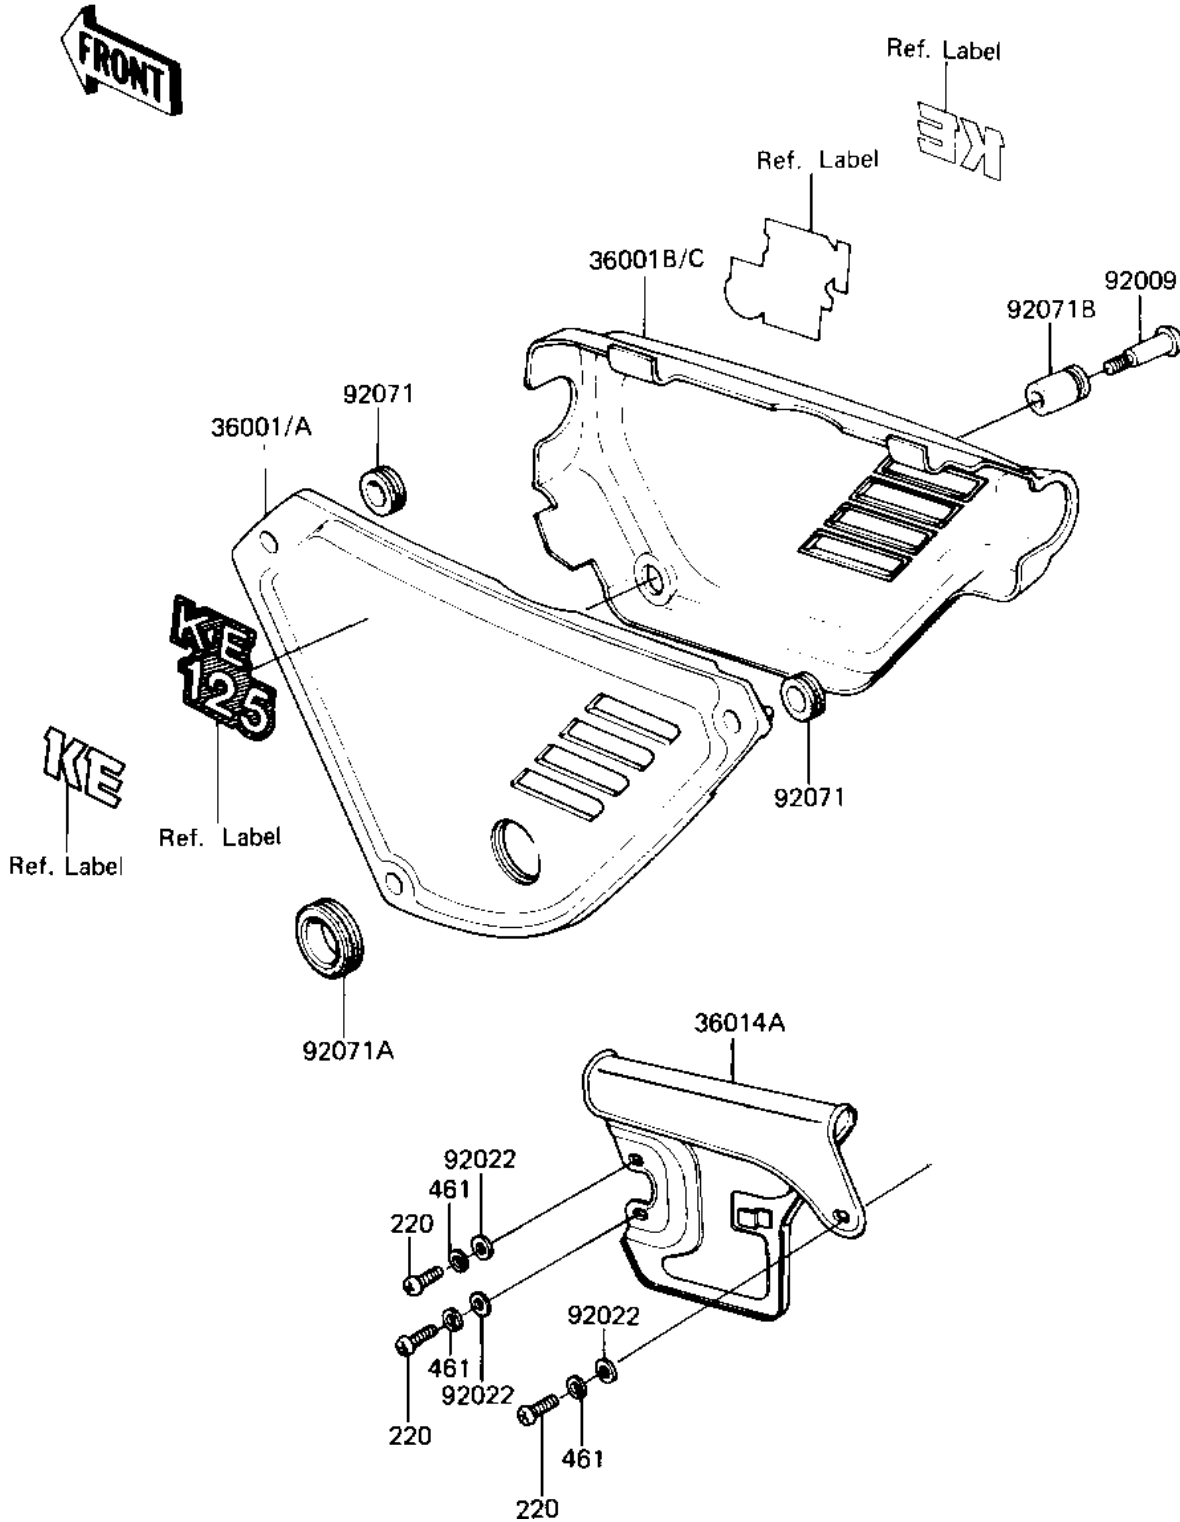

1983 KE125 PARTS DIAGRAM

SIDE COVERS/CHAIN COVER ('82-'83 A9/A10)

F2610-0148

1983 KE125 PARTS LIST

SIDE COVERS/CHAIN COVER ('82-'83 A9/A10)

ITEM NAME	PART NUMBER	QUANTITY
COVER-SIDE,LH,EBONY (Canada) (Ref # 36001)	36001-1080-6C	1
COVER-SIDE,RH,EBONY (Canada) (Ref # 36001B)	36001-1094-6C	1
CASE-CHAIN,FR BLACK (Ref # 36014A)	36014-051-21	1
SCREW,SIDE COVER (Ref # 92009)	92009-1091	1
WASHER PLAIN (Ref # 92022)	92022-024	3
GROMMET (Ref # 92071)	92071-056	3
GROMMET,L.H SIDE COV (Ref # 92071A)	92071-080	1
GROMMET,SIDE COVER (Ref # 92071B)	92071-1001	1
SCREW PAN HEAD 6X14 (Ref # 220)	220B0614	3
WASHER SPRING 6MM (Ref # 461)	461F0600	3