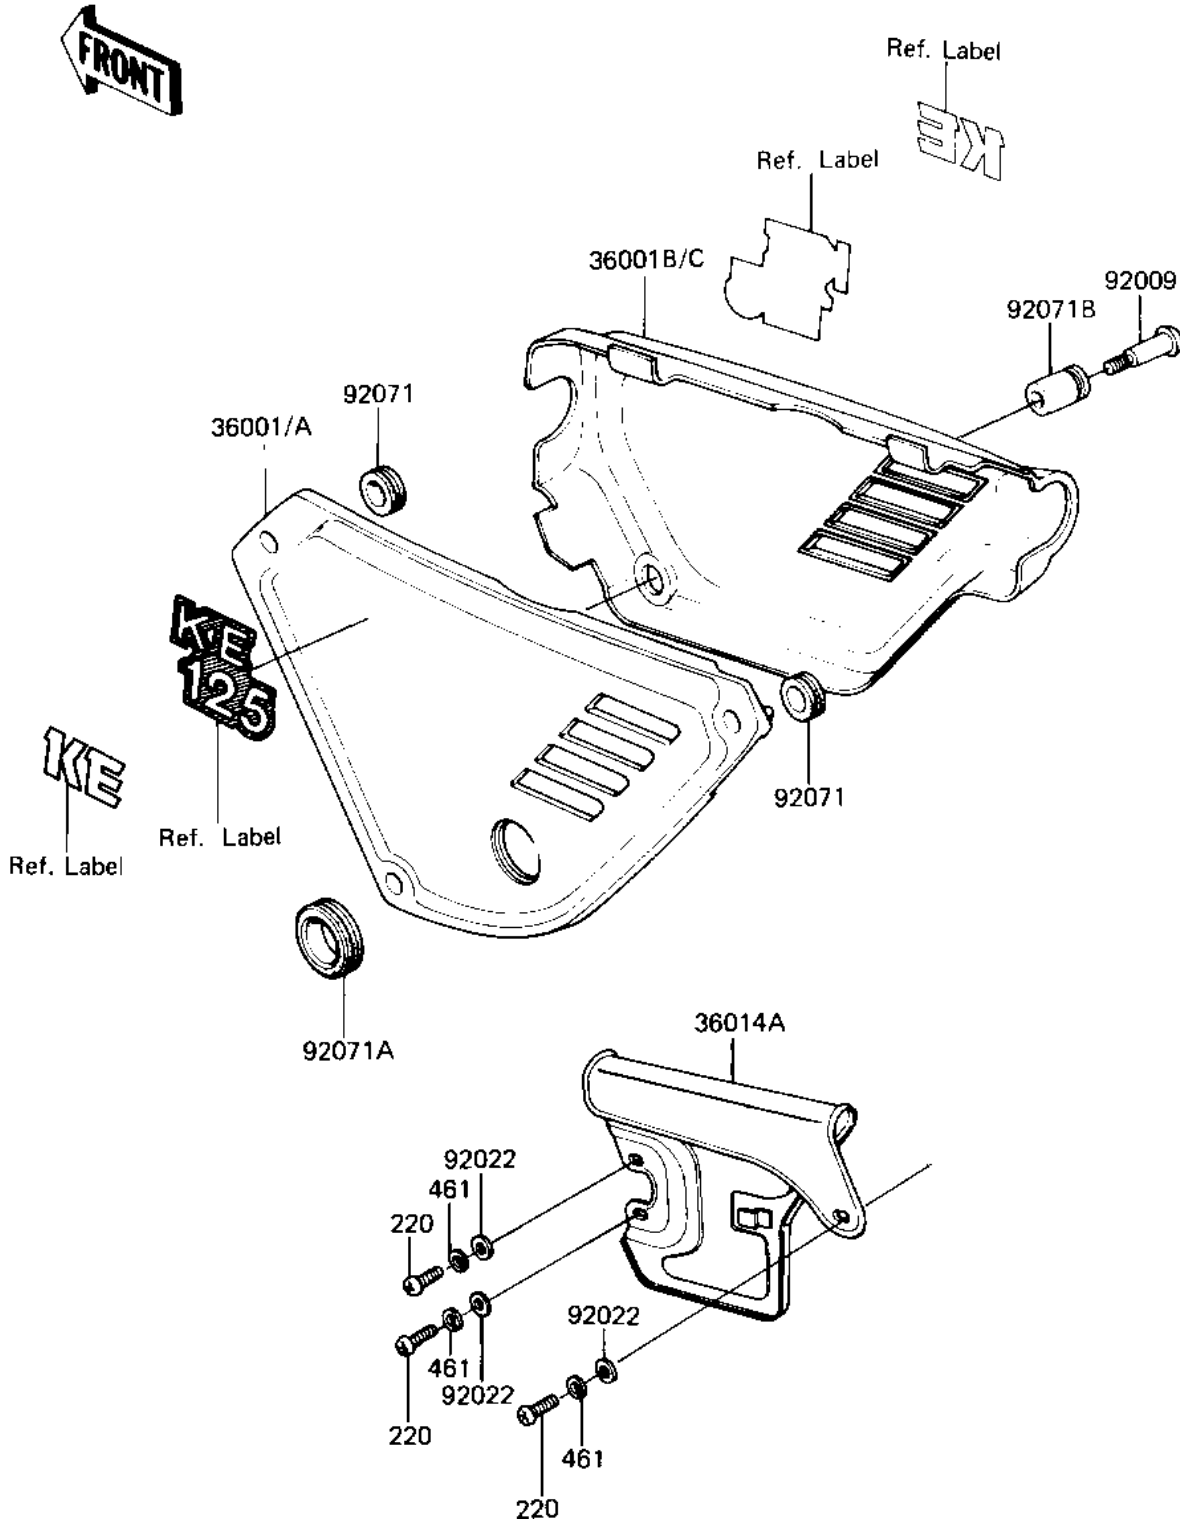

# 1982 KE125 PARTS DIAGRAM

SIDE COVERS/CHAIN COVER ('82-'83 A9/A10)

F2610-0148

# 1982 KE125 PARTS LIST

SIDE COVERS/CHAIN COVER ('82-'83 A9/A10)

ITEM NAME	PART NUMBER	QUANTITY
COVER,SIDE,L.H,F.RED (Ref # 36001A)	36001-1080-6L	1
COVER,SIDE,R.H,F.RED (Ref # 36001C)	36001-1094-6L	1
CASE-CHAIN,FR BLACK (Ref # 36014A)	36014-051-21	1
SCREW,SIDE COVER (Ref # 92009)	92009-1091	1
WASHER PLAIN (Ref # 92022)	92022-024	3
GROMMET (Ref # 92071)	92071-056	3
GROMMET,L.H SIDE COV (Ref # 92071A)	92071-080	1
GROMMET,SIDE COVER (Ref # 92071B)	92071-1001	1
SCREW PAN HEAD 6X14 (Ref # 220)	220B0614	3
WASHER SPRING 6MM (Ref # 461)	461F0600	3