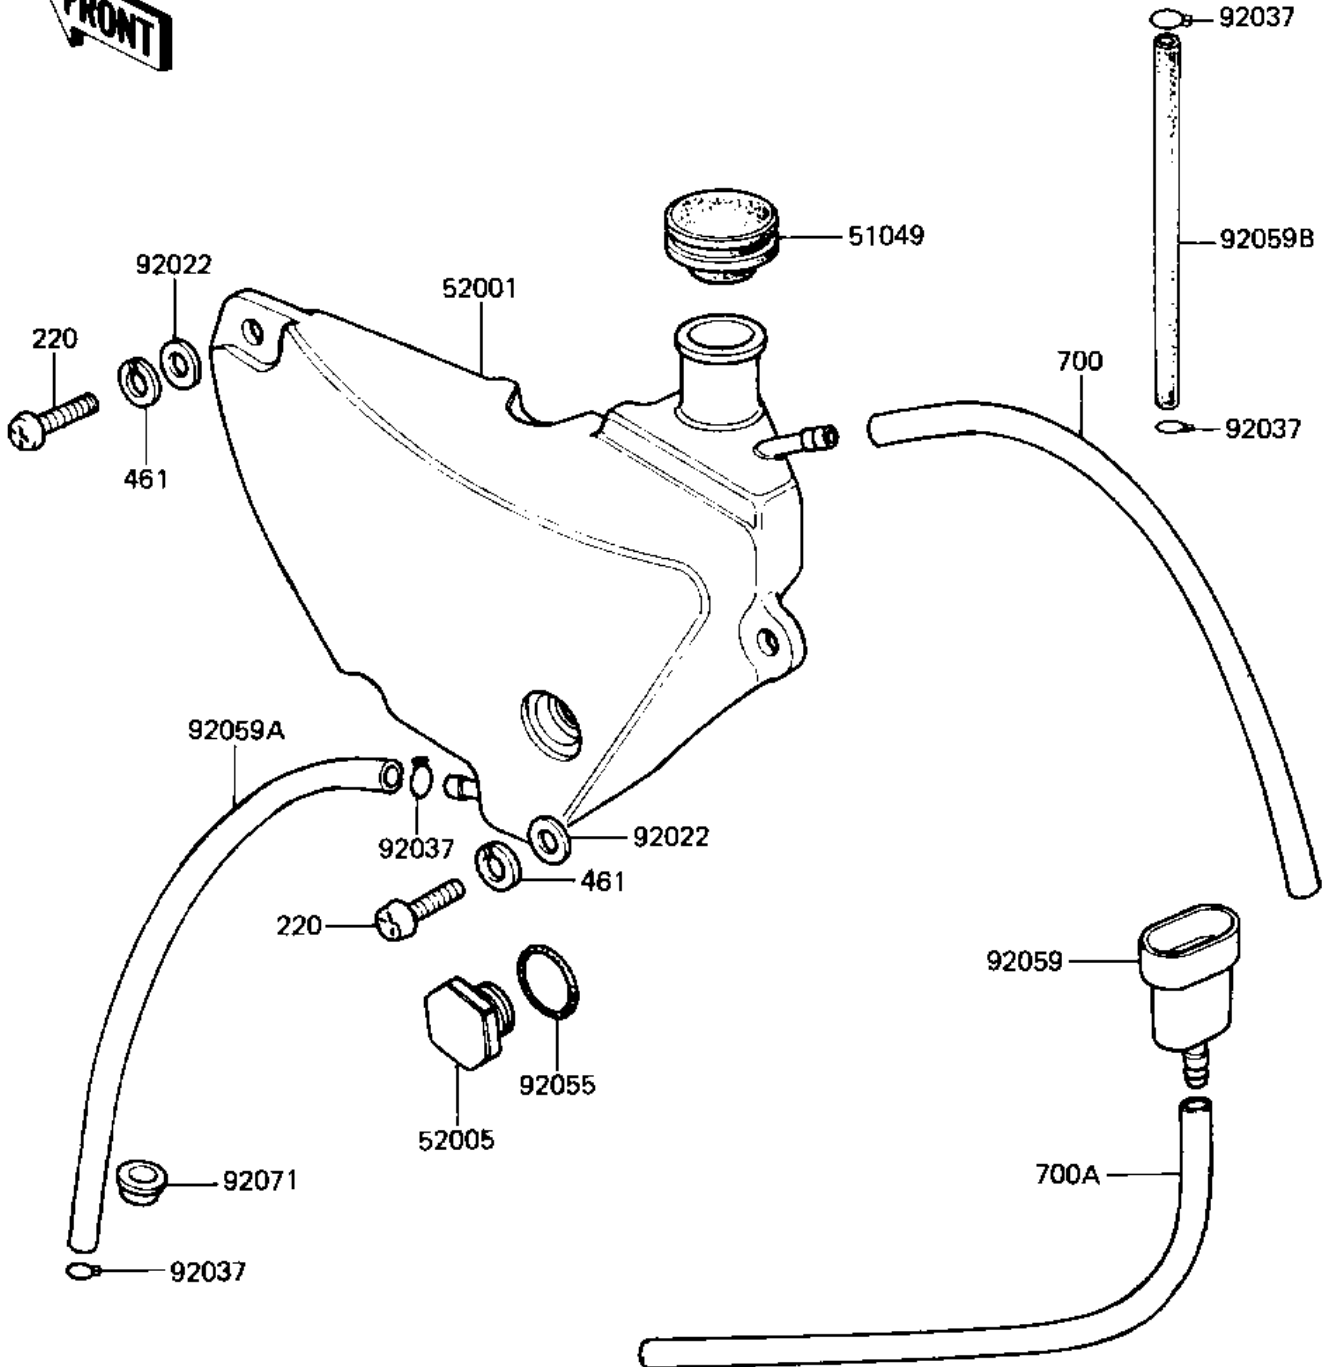

1983 KE125 PARTS DIAGRAM

OIL TANK ('82-'83 A9/A10)

F245U-0005

1983 KE125 PARTS LIST

OIL TANK ('82-'83 A9/A10)

ITEM NAME	PART NUMBER	QUANTITY
CAP-OIL TANK (Ref # 51049)	51049-1004	1
TANK,OIL (Ref # 52001)	52001-041	1
GUAGE-OIL LEVEL (Ref # 52005)	52015-002	1
WASHER 6.5X20X1.6T (Ref # 92022)	92022-125	3
CLAMP FUEL PIPE (Ref # 92037)	92037-010	4
"O" RING,20MM (Ref # 92055)	92055-051	1
CONNECTOR PIPE (Ref # 92059)	92059-101	1
PIPE,OIL (Ref # 92059A)	92059-106	1
TUBE,BREATHER (Ref # 92059B)	92059-129	1
GROMMET,OIL PIPE (Ref # 92071)	92071-085	1
SCREW PAN HEAD 6X14 (Ref # 220)	220B0614	3
WASHER SPRING 6MM (Ref # 461)	461F0600	3
TUBE-VINYL,5X400 (Ref # 700)	700Q05400	1
TUBE-PVC,7X450 (Ref # 700A)	700Q07450	1