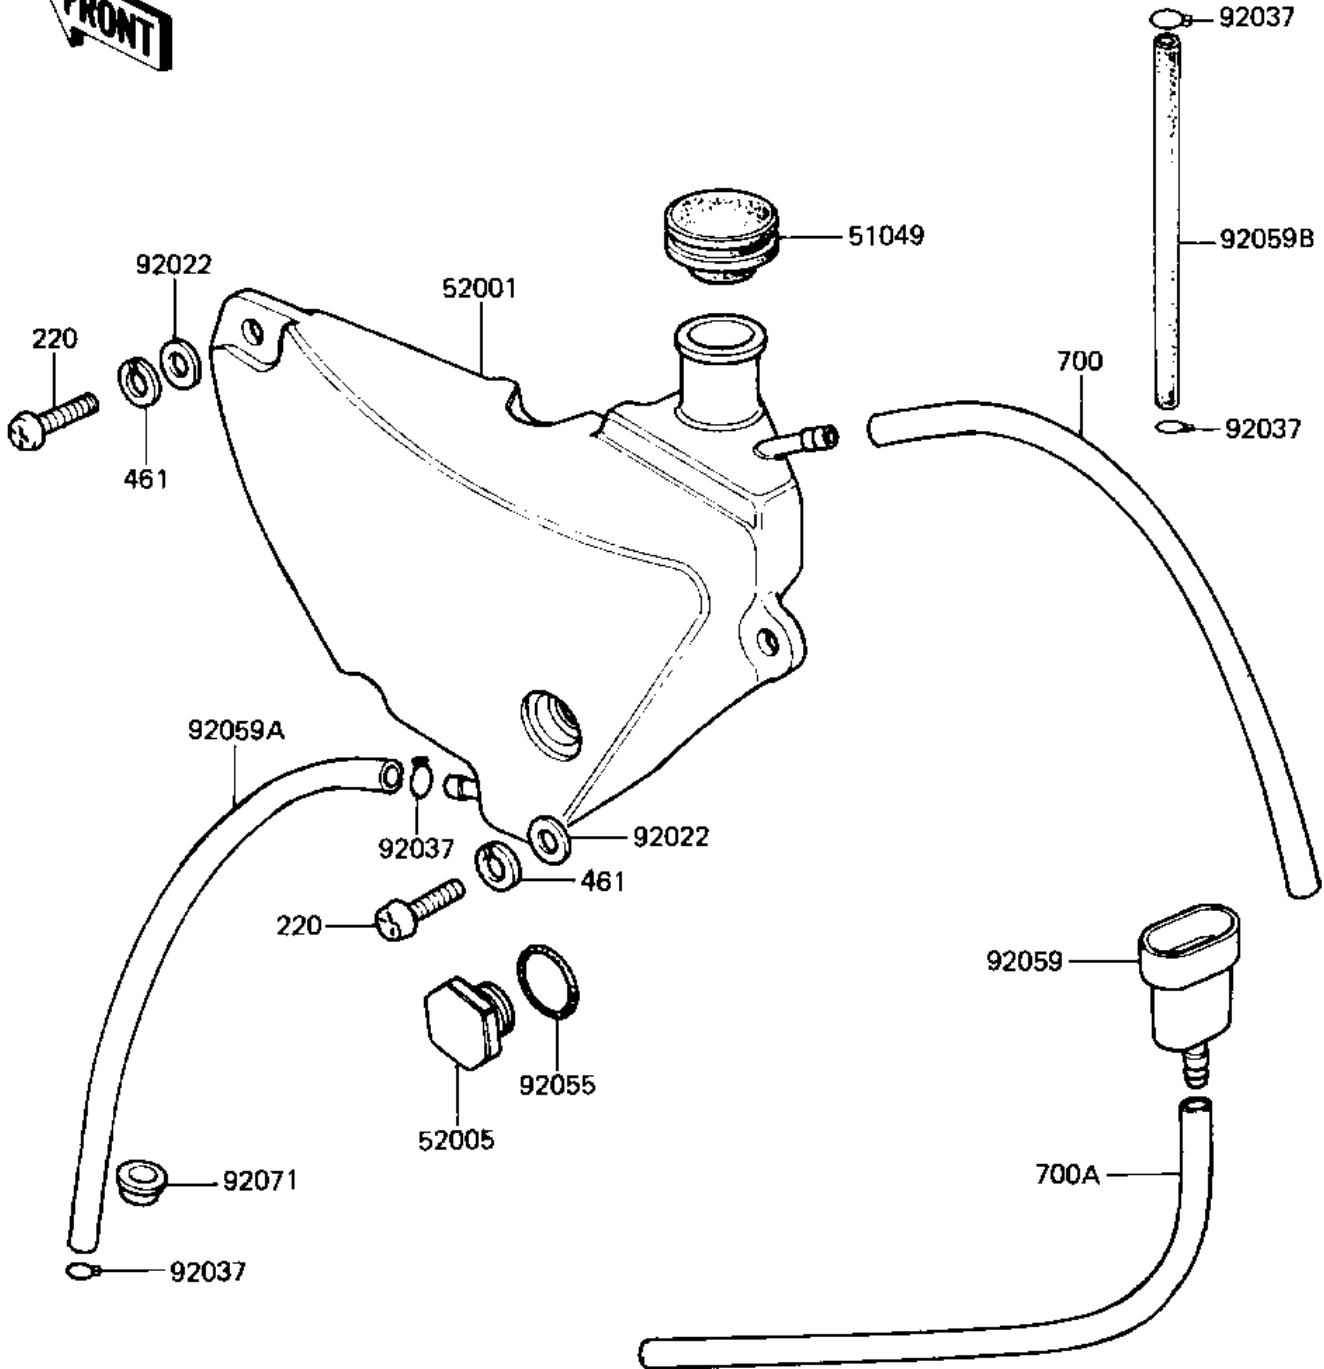

1982 KE125 PARTS DIAGRAM

OIL TANK ('82-'83 A9/A10)

F245U-0005

1982 KE125 PARTS LIST

OIL TANK ('82-'83 A9/A10)

ITEM NAME	PART NUMBER	QUANTITY
CAP-OIL TANK (Ref # 51049)	51049-1004	1
TANK,OIL (Ref # 52001)	52001-041	1
GUAGE-OIL LEVEL (Ref # 52005)	52015-002	1
WASHER 6.5X20X1.6T (Ref # 92022)	92022-125	3
CLAMP FUEL PIPE (Ref # 92037)	92037-010	4
"O" RING,20MM (Ref # 92055)	92055-051	1
CONNECTOR PIPE (Ref # 92059)	92059-101	1
PIPE,OIL (Ref # 92059A)	92059-106	1
TUBE,BREATHER (Ref # 92059B)	92059-129	1
GROMMET,OIL PIPE (Ref # 92071)	92071-085	1
SCREW PAN HEAD 6X14 (Ref # 220)	220B0614	3
WASHER SPRING 6MM (Ref # 461)	461F0600	3
TUBE-VINYL,5X400 (Ref # 700)	700Q05400	1
TUBE-PVC,7X450 (Ref # 700A)	700Q07450	1