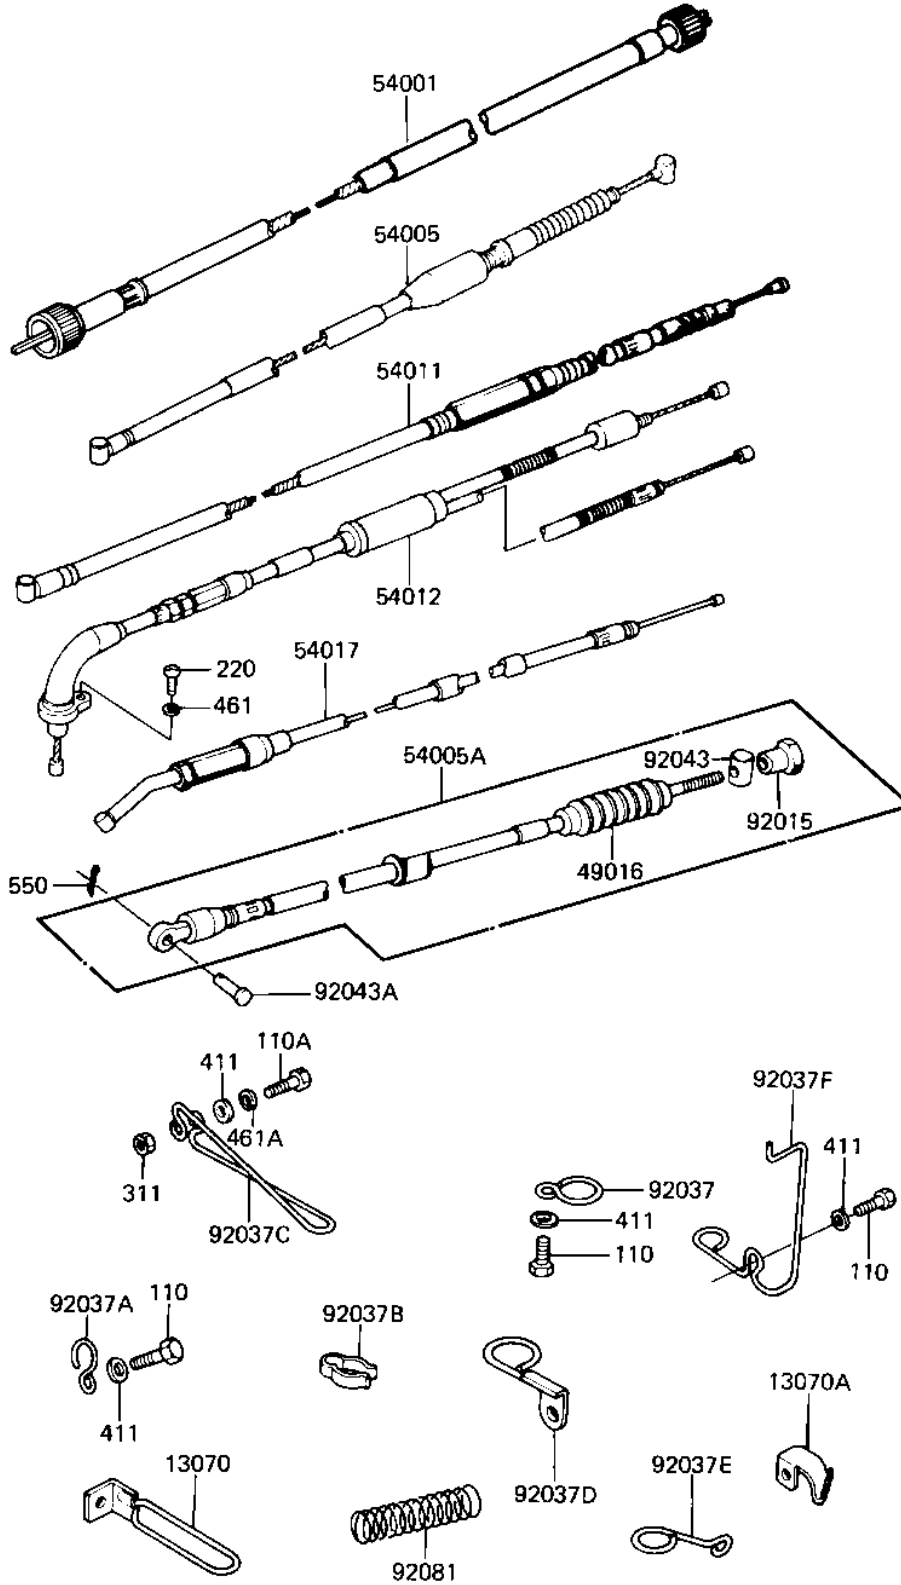

1983 KE125 PARTS DIAGRAM

CABLES ('82-'83 A9/A10)

F2540-0058

1983 KE125 PARTS LIST

CABLES ('82-'83 A9/A10)

ITEM NAME	PART NUMBER	QUANTITY
GUIDE,CABLE (Ref # 13070)	54030-011	1
GUIDE,CABLE (Ref # 13070A)	54030-012	1
DUST COVER-BRKE CABLE (Ref # 49016)	54009-007	1
CABLE,SPEEDOMETER (Ref # 54001)	54001-1035	1
CABLE-BRAKE (Ref # 54005)	54005-1032	1
CABLE,REAR BRAKE (Ref # 54005A)	54022-024	1
CABLE,CLUTCH (Ref # 54011)	54011-071	1
CABLE,THROTTLE CNTRL (Ref # 54012)	54012-1066	1
CABLE,STARTER (Ref # 54017)	54017-064	1
NUT-BRAKE CABLE ADJST (Ref # 92015)	92015-041	1
CLAMP (Ref # 92037)	92037-083	1
CLAMP,CABLE (Ref # 92037A)	92037-092	1
CLAMP,CABLE (Ref # 92037B)	92037-093	1
CLAMP,CABLE (Ref # 92037C)	92037-1014	1
CLAMP,CABLE (Ref # 92037D)	92037-1015	1
CLAMP,CABLE (Ref # 92037E)	92037-1197	1
CLAMP,CABLE (Ref # 92037F)	92037-176	1
PIN BRAKE ROD (Ref # 92043)	92043-053	1
PIN RR BRAKE CABLE (Ref # 92043A)	92043-107	1
SPRING,CABLE SUPPORT (Ref # 92081)	92081-1365	1
BOLT-UPSET,6X12 (Ref # 110)	112G0612	3
BOLT-UPSET (Ref # 110A)	112G0625	1
SCREW PAN HEAD 5X10 (Ref # 220)	220B0510	1
NUT 6MM (Ref # 311)	311B0600	1
WASHER PLAIN 6MM (Ref # 411)	411B0600	4
WASHER SPRING 5MM (Ref # 461)	461F0500	1
WASHER SPRING 6MM (Ref # 461A)	461F0600	1
PIN COTTER 2.0X15 (Ref # 550)	550D2015	1