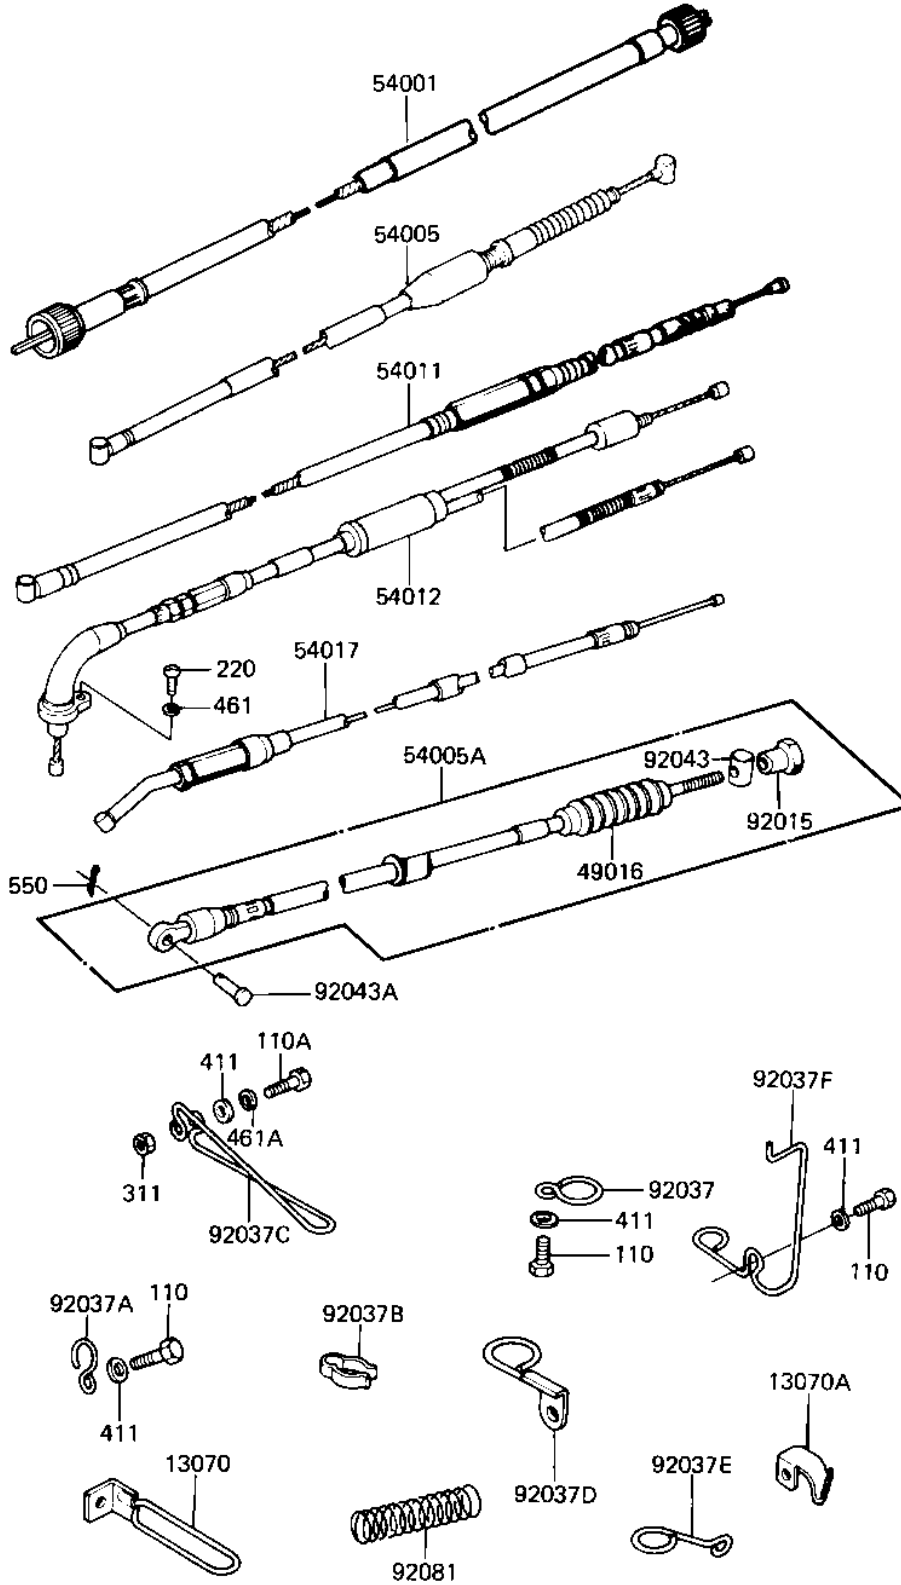

1982 KE125 PARTS DIAGRAM

CABLES ('82-'83 A9/A10)

F2540-0058

1982 KE125 PARTS LIST

CABLES ('82-'83 A9/A10)

ITEM NAME	PART NUMBER	QUANTITY
GUIDE,CABLE (Ref # 13070)	54030-011	1
GUIDE,CABLE (Ref # 13070A)	54030-012	1
DUST COVER-BRKE CABLE (Ref # 49016)	54009-007	1
CABLE,SPEEDOMETER (Ref # 54001)	54001-1035	1
CABLE-BRAKE (Ref # 54005)	54005-1032	1
CABLE,REAR BRAKE (Ref # 54005A)	54022-024	1
CABLE,CLUTCH (Ref # 54011)	54011-071	1
CABLE,THROTTLE CNTRL (Ref # 54012)	54012-1066	1
CABLE,STARTER (Ref # 54017)	54017-064	1
NUT-BRAKE CABLE ADJST (Ref # 92015)	92015-041	1
CLAMP (Ref # 92037)	92037-083	1
CLAMP,CABLE (Ref # 92037A)	92037-092	1
CLAMP,CABLE (Ref # 92037B)	92037-093	1
CLAMP,CABLE (Ref # 92037C)	92037-1014	1
CLAMP,CABLE (Ref # 92037D)	92037-1015	1
CLAMP,CABLE (Ref # 92037E)	92037-1197	1
CLAMP,CABLE (Ref # 92037F)	92037-176	1
PIN BRAKE ROD (Ref # 92043)	92043-053	1
PIN RR BRAKE CABLE (Ref # 92043A)	92043-107	1
SPRING,CABLE SUPPORT (Ref # 92081)	92081-1365	1
BOLT-UPSET,6X12 (Ref # 110)	112G0612	3
BOLT-UPSET (Ref # 110A)	112G0625	1
SCREW PAN HEAD 5X10 (Ref # 220)	220B0510	1
NUT 6MM (Ref # 311)	311B0600	1
WASHER PLAIN 6MM (Ref # 411)	411B0600	4
WASHER SPRING 5MM (Ref # 461)	461F0500	1
WASHER SPRING 6MM (Ref # 461A)	461F0600	1
PIN COTTER 2.0X15 (Ref # 550)	550D2015	1