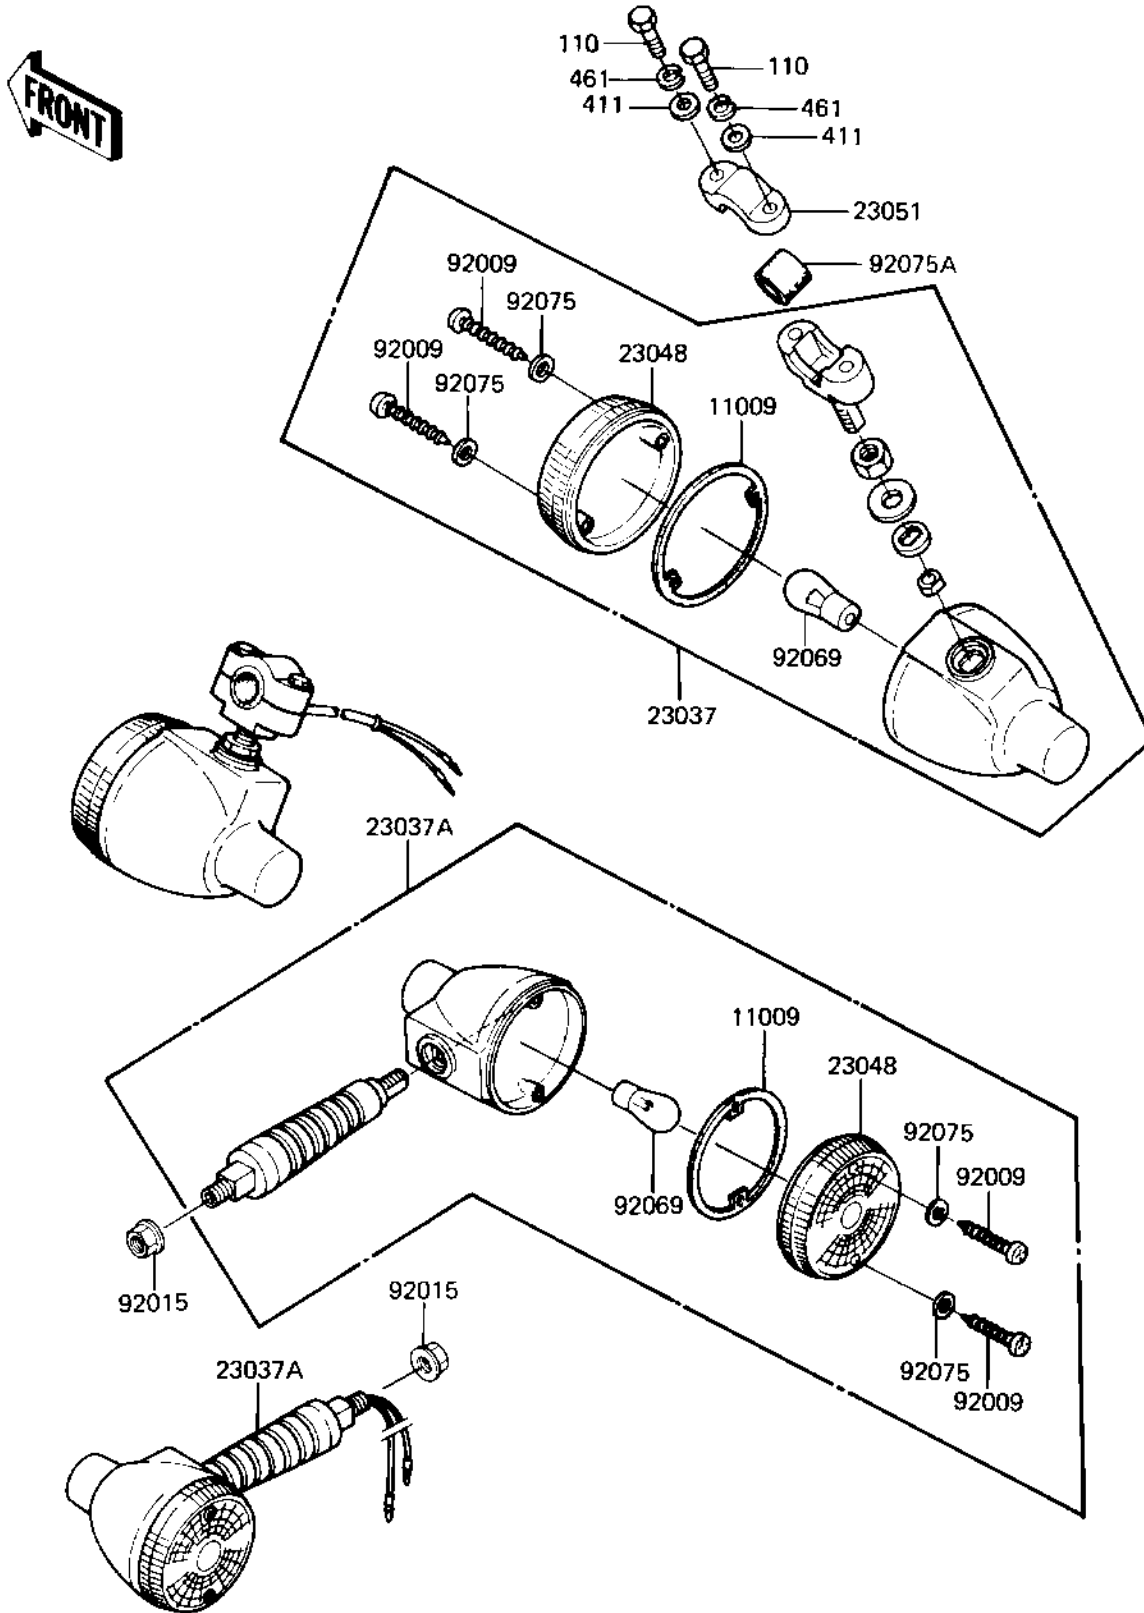

1983 KE125 PARTS DIAGRAM

TURN SIGNALS ('82-'83 A9/A10)

1983 KE125 PARTS LIST

TURN SIGNALS ('82-'83 A9/A10)

ITEM NAME	PART NUMBER	QUANTITY
GASKET,SGNL LAMP LENS (Ref # 11009)	11009-1128	4
LAMP ASSY,FR SIGNAL (Ref # 23037)	23037-1039	2
LAMP ASSY,SIGNAL (Ref # 23037A)	23037-1087	2
LENS-SIGNAL LAMP (Ref # 23048)	23048-1076	4
BRACKET,F SIGNAL LAMP (Ref # 23051)	23051-1018	2
SCREW,TAPPING (Ref # 92009)	92009-1056	8
NUT,FLANGED,10MM (Ref # 92015)	92015-1428	2
BULB,6V 21CP (Ref # 92069)	92069-056	4
WASHER-PLAIN,4MM (Ref # 92075)	23058-002	8
DAMPER RUBBER (Ref # 92075A)	23066-003	2
BOLT,HEX HEAD,5X30 (Ref # 110)	110B0530A	4
WASHER PLAIN 5MM (Ref # 411)	411B0500	4
WASHER SPRING 5MM (Ref # 461)	461F0500	4