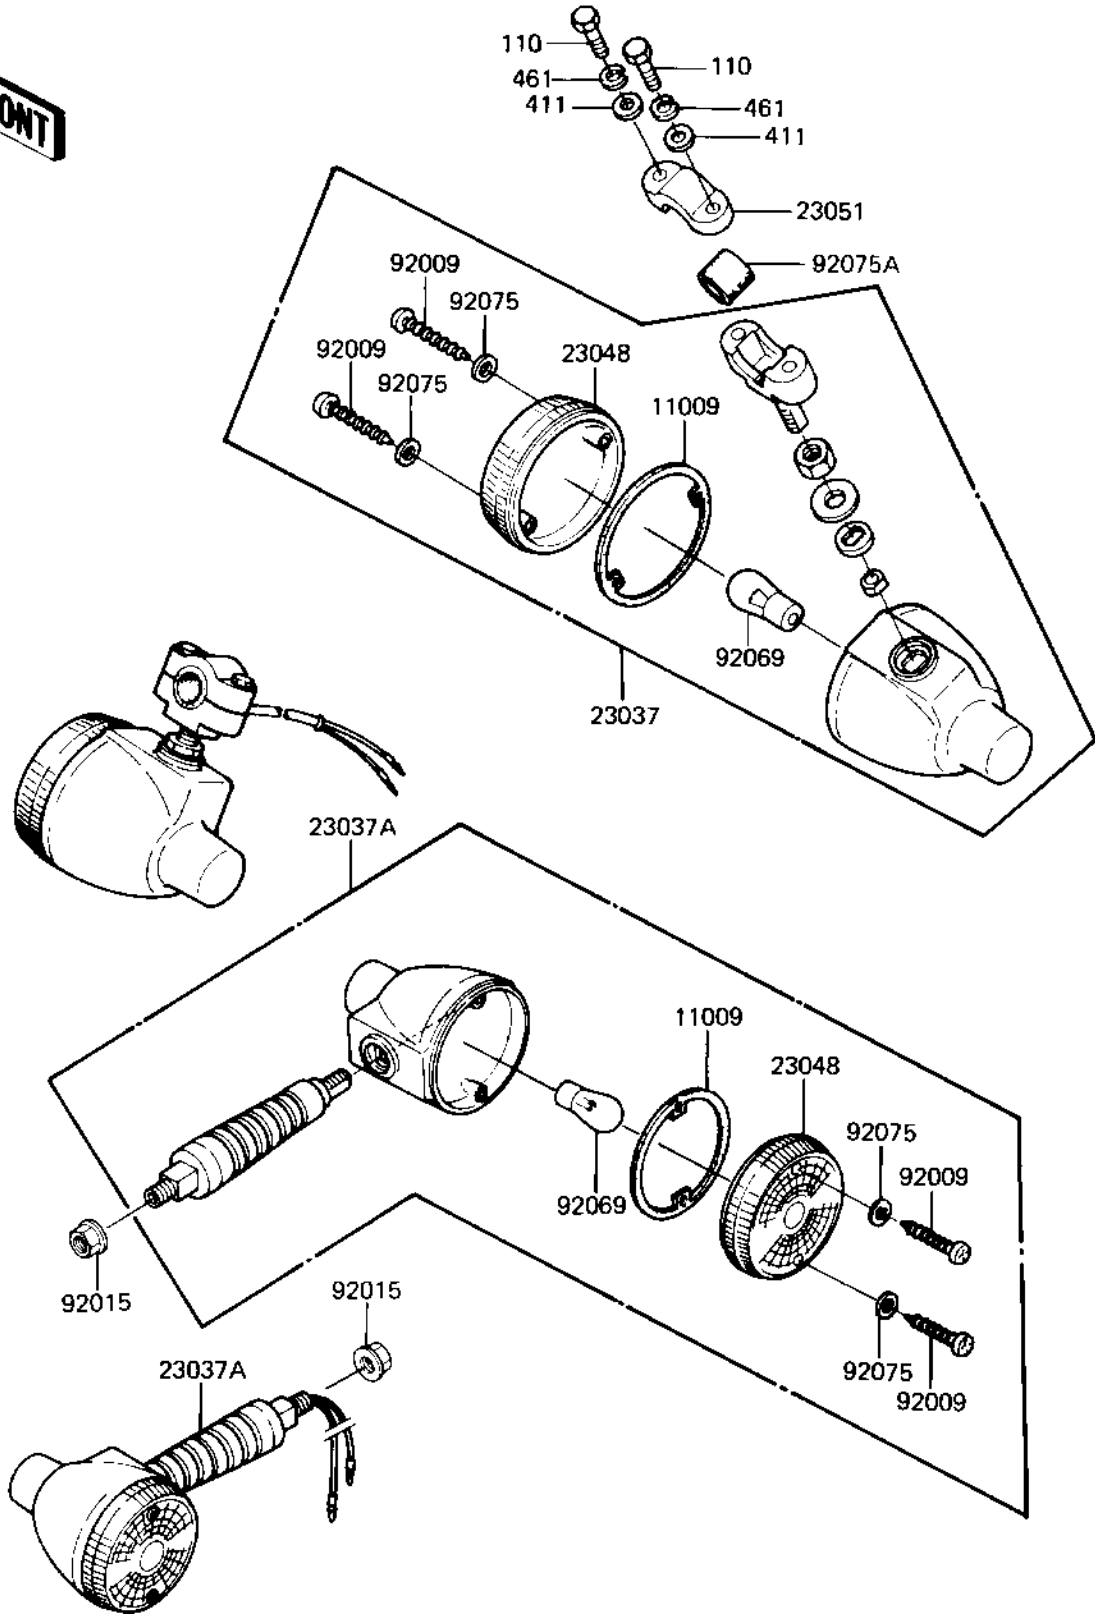

# 1982 KE125 PARTS DIAGRAM

TURN SIGNALS ('82-'83 A9/A10)

# 1982 KE125 PARTS LIST

TURN SIGNALS ('82-'83 A9/A10)

ITEM NAME	PART NUMBER	QUANTITY
GASKET,SGNL LAMP LENS (Ref # 11009)	11009-1128	4
LAMP ASSY,FR SIGNAL (Ref # 23037)	23037-1039	2
LAMP ASSY,SIGNAL (Ref # 23037A)	23037-1087	2
LENS-SIGNAL LAMP (Ref # 23048)	23048-1076	4
BRACKET,F SIGNAL LAMP (Ref # 23051)	23051-1018	2
SCREW,TAPPING (Ref # 92009)	92009-1056	8
NUT,FLANGED,10MM (Ref # 92015)	92015-1428	2
BULB,6V 21CP (Ref # 92069)	92069-056	4
WASHER-PLAIN,4MM (Ref # 92075)	23058-002	8
DAMPER RUBBER (Ref # 92075A)	23066-003	2
BOLT,HEX HEAD,5X30 (Ref # 110)	110B0530A	4
WASHER PLAIN 5MM (Ref # 411)	411B0500	4
WASHER SPRING 5MM (Ref # 461)	461F0500	4