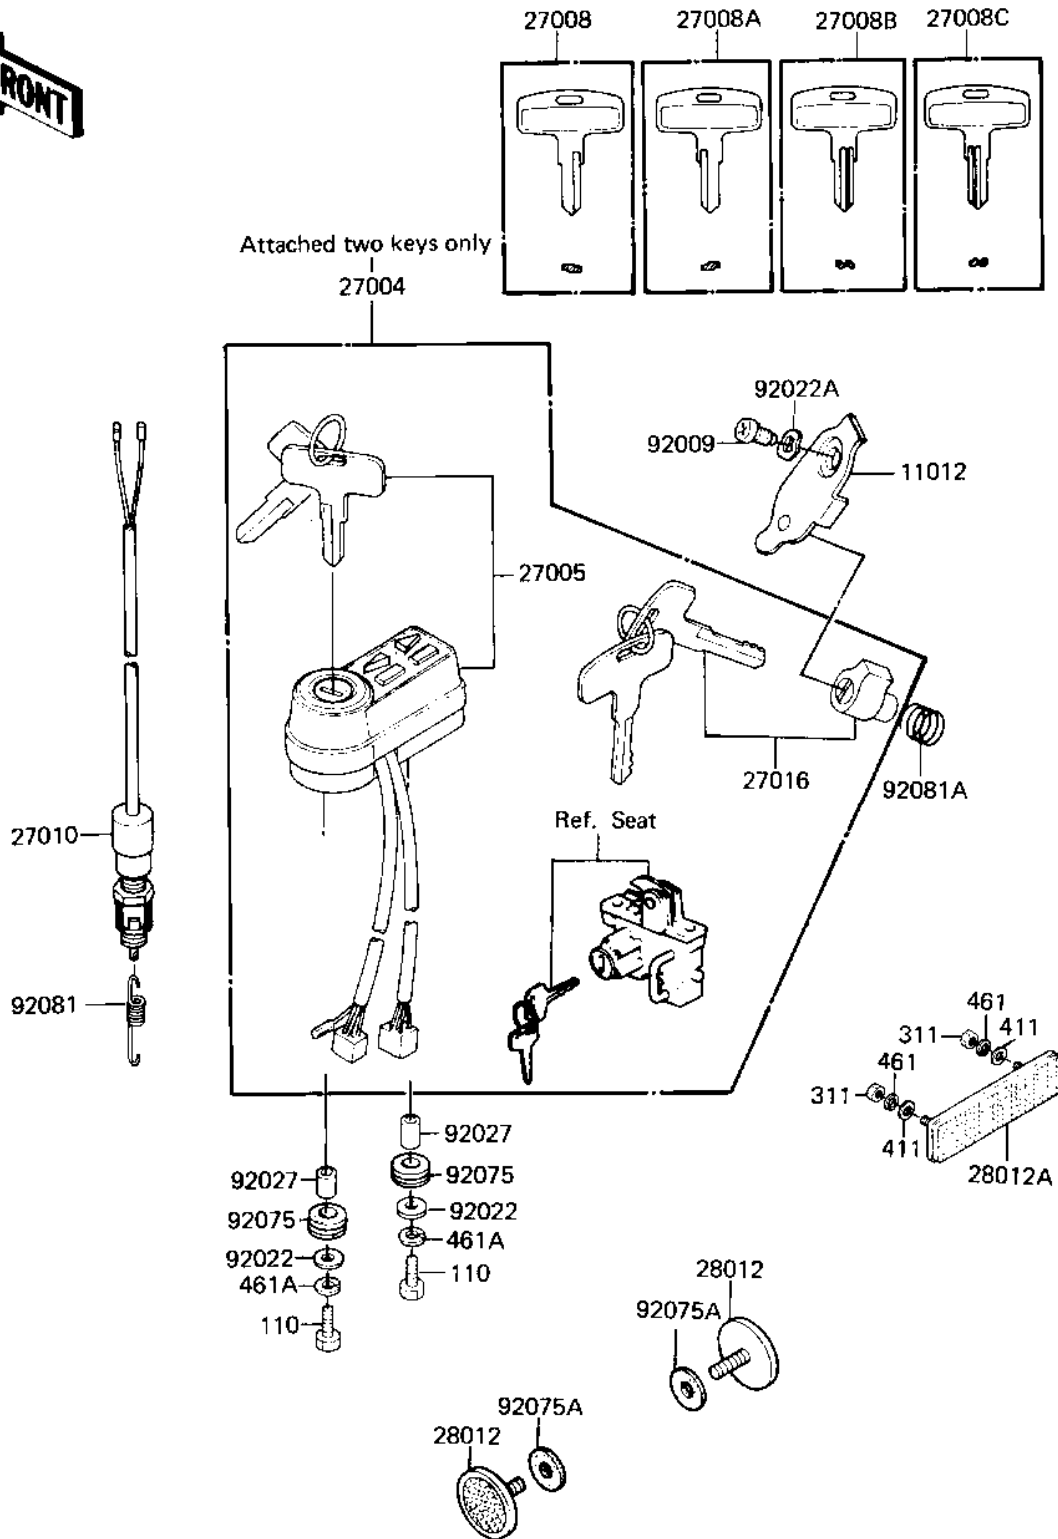

1983 KE125 PARTS DIAGRAM

IGNITION SWITCH/LOCKS/REFLECTORS ('82-'8

1983 KE125 PARTS LIST

IGNITION SWITCH/LOCKS/REFLECTORS ('82-'8

ITEM NAME	PART NUMBER	QUANTITY
CAP,STEERING LOCK (Ref # 11012)	11012-1134	1
SWITCH-ASSY,ALL (Ref # 27004)	27004-5145	1
SWITCH ASSY,IGNITION (Ref # 27005)	27005-1040	1
KEY,BLANK (Ref # 27008)	27008-1024	1
KEY,BLANK (Ref # 27008A)	27008-1025	1
KEY,BLANK (Ref # 27008B)	27008-1026	1
KEY,BLANK (Ref # 27008C)	27008-1027	1
SWITCH,BRAKE LIGHT (Ref # 27010)	27010-025	1
LOCK ASSY,STEERING (Ref # 27016)	27016-042	1
REFLECTOR,REFLEX (Ref # 28012)	28012-016	2
REFLECTOR,REAR REFLEX (Ref # 28012A)	28012-1005	1
SCREW-TAPPING (Ref # 92009)	92008-007	1
WASHER 6.5X20X1.6T (Ref # 92022)	92022-125	2
WASHER (Ref # 92022A)	92097-003	1
COLLAR,REAR FENDER (Ref # 92027)	92027-162	2
DAMPER RUBBER,RR FENR (Ref # 92075)	92075-209	2
DAMPER RUBBER,REFLECT (Ref # 92075A)	92094-011	2
SPRING BRAKE LAMP SW (Ref # 92081)	27011-006	1
SPRING-STEERING LOCK (Ref # 92081A)	27032-001	1
BOLT 6X22 (Ref # 110)	112B0622	2
NUT,5MM (Ref # 311)	311B0500	2
WASHER PLAIN 5MM (Ref # 411)	411B0500	2
WASHER SPRING 5MM (Ref # 461)	461F0500	2
WASHER SPRING 6MM (Ref # 461A)	461F0600	2