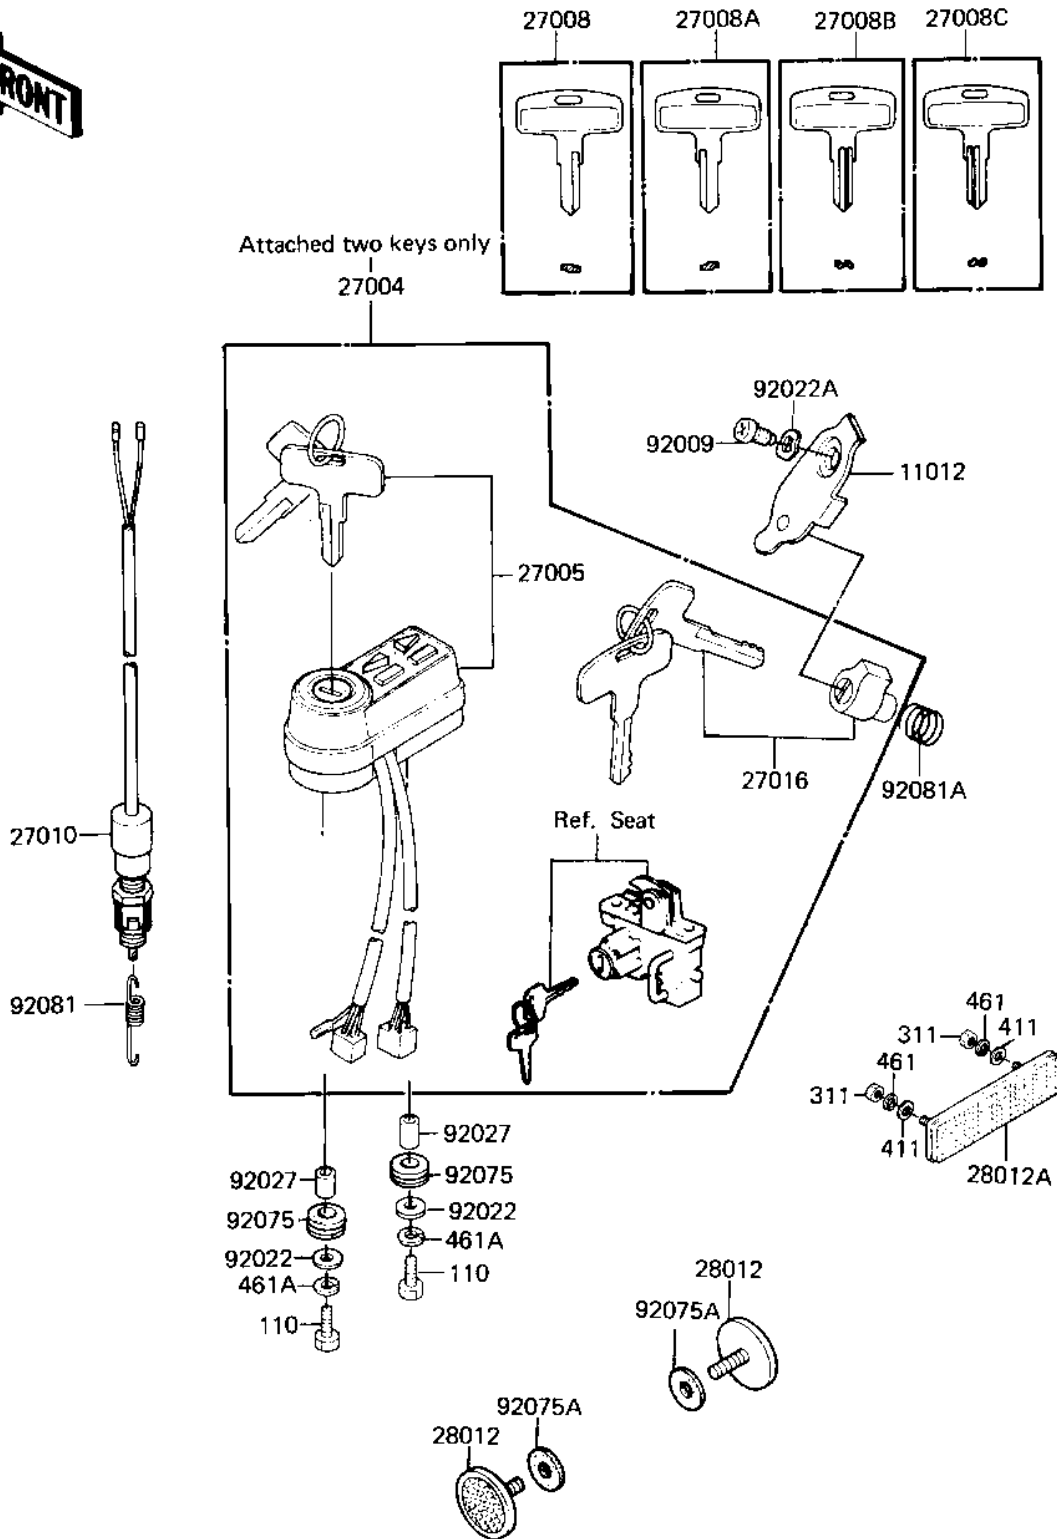

1982 KE125 PARTS DIAGRAM

IGNITION SWITCH/LOCKS/REFLECTORS ('82-'8

1982 KE125 PARTS LIST

IGNITION SWITCH/LOCKS/REFLECTORS ('82-'8

ITEM NAME	PART NUMBER	QUANTITY
CAP,STEERING LOCK (Ref # 11012)	11012-1134	1
SWITCH-ASSY,ALL (Ref # 27004)	27004-5145	1
SWITCH ASSY,IGNITION (Ref # 27005)	27005-1040	1
KEY,BLANK (Ref # 27008)	27008-1024	1
KEY,BLANK (Ref # 27008A)	27008-1025	1
KEY,BLANK (Ref # 27008B)	27008-1026	1
KEY,BLANK (Ref # 27008C)	27008-1027	1
SWITCH,BRAKE LIGHT (Ref # 27010)	27010-025	1
LOCK ASSY,STEERING (Ref # 27016)	27016-042	1
REFLECTOR,REFLEX (Ref # 28012)	28012-016	2
REFLECTOR,REAR REFLEX (Ref # 28012A)	28012-1005	1
SCREW-TAPPING (Ref # 92009)	92008-007	1
WASHER 6.5X20X1.6T (Ref # 92022)	92022-125	2
WASHER (Ref # 92022A)	92097-003	1
COLLAR,REAR FENDER (Ref # 92027)	92027-162	2
DAMPER RUBBER,RR FENR (Ref # 92075)	92075-209	2
DAMPER RUBBER,REFLECT (Ref # 92075A)	92094-011	2
SPRING BRAKE LAMP SW (Ref # 92081)	27011-006	1
SPRING-STEERING LOCK (Ref # 92081A)	27032-001	1
BOLT 6X22 (Ref # 110)	112B0622	2
NUT,5MM (Ref # 311)	311B0500	2
WASHER PLAIN 5MM (Ref # 411)	411B0500	2
WASHER SPRING 5MM (Ref # 461)	461F0500	2
WASHER SPRING 6MM (Ref # 461A)	461F0600	2