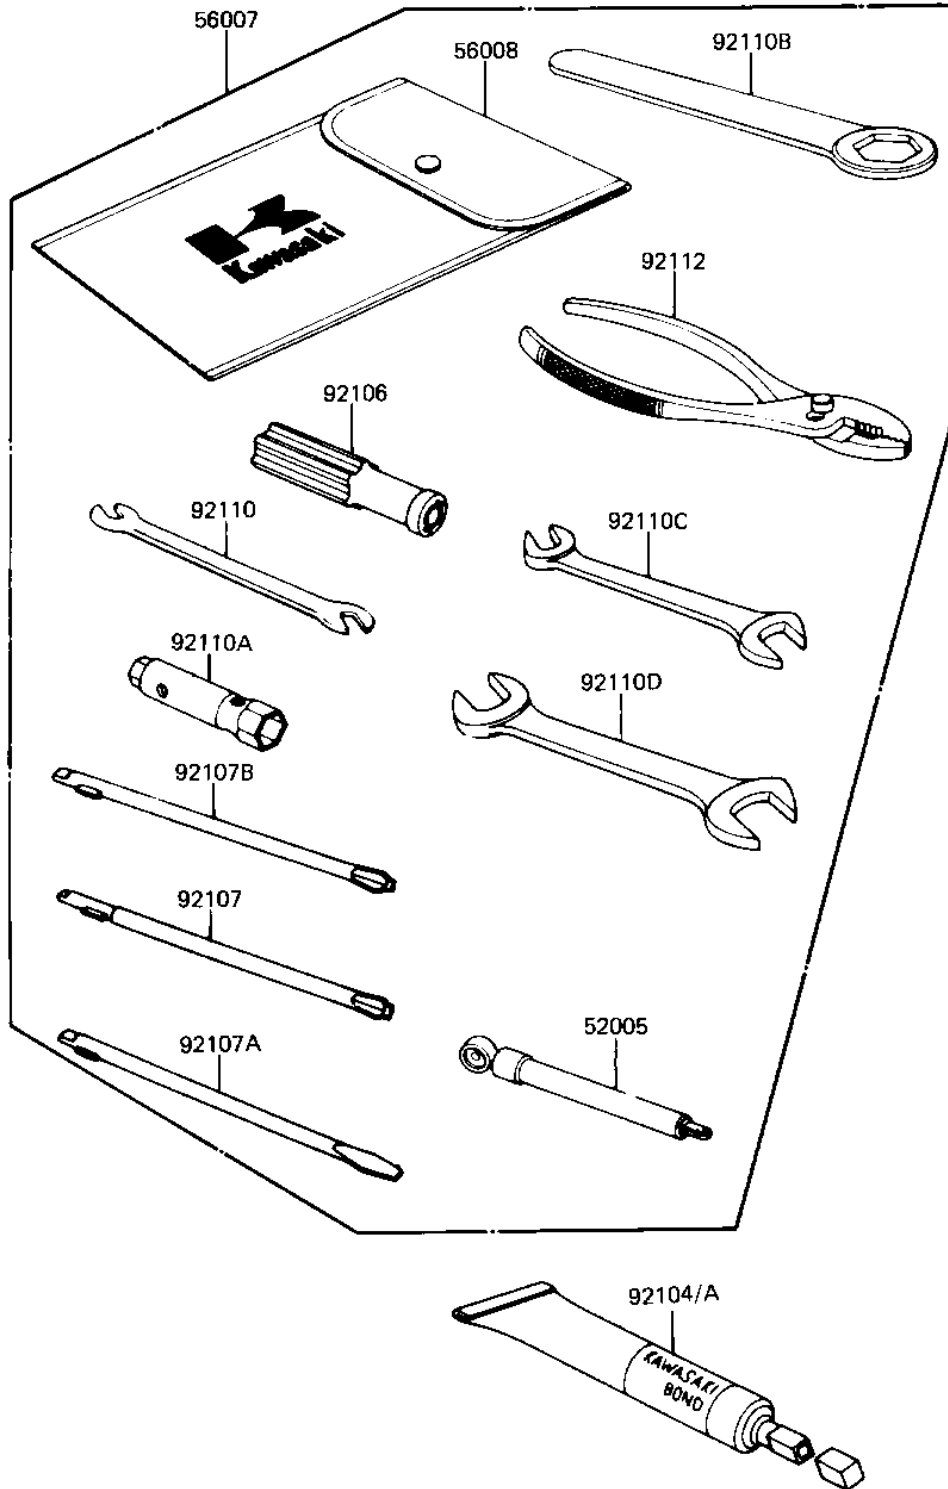

1982 KE125 PARTS DIAGRAM

OWNER TOOLS (KE125-A9)

F2810-0096

1982 KE125 PARTS LIST

OWNER TOOLS (KE125-A9)

ITEM NAME	PART NUMBER	QUANTITY
GAUGE,AIR,3.5KG/CM2 (Ref # 52005)	52005-1031	1
TOOL KIT (Ref # 56007)	56007-1072	1
BAG,TOOL (Ref # 56008)	56008-008	1
LIQUID GASKET (Ref # 92104)	92104-002	1
GASKET-LIQUID,BLACK (Ref # 92104A)	92104-1003	1
GRIP,SCREW DRIVER (Ref # 92106)	92106-1001	1
TOOL-DRIVER (Ref # 92107)	92107-1052	1
92107-1052 (Canada) (Ref # 92107A)	92107-007	1
92107-1002 (Canada) (Ref # 92107B)	92107-008	1
TIGHTENER,SPOKE (Ref # 92110)	92108-011	1
WRENCH,BOX,17X21 (Ref # 92110A)	92110-012	1
TOOL-WRENCH,BOX END,2 (Ref # 92110B)	92110-1148	1
TOOL-WRENCH,OPEN END (Ref # 92110C)	92110-1038	1
TOOL-WRENCH,OPEN END, (Ref # 92110D)	92110-1153	2
PLIERS,160MM (Ref # 92112)	92112-003	1