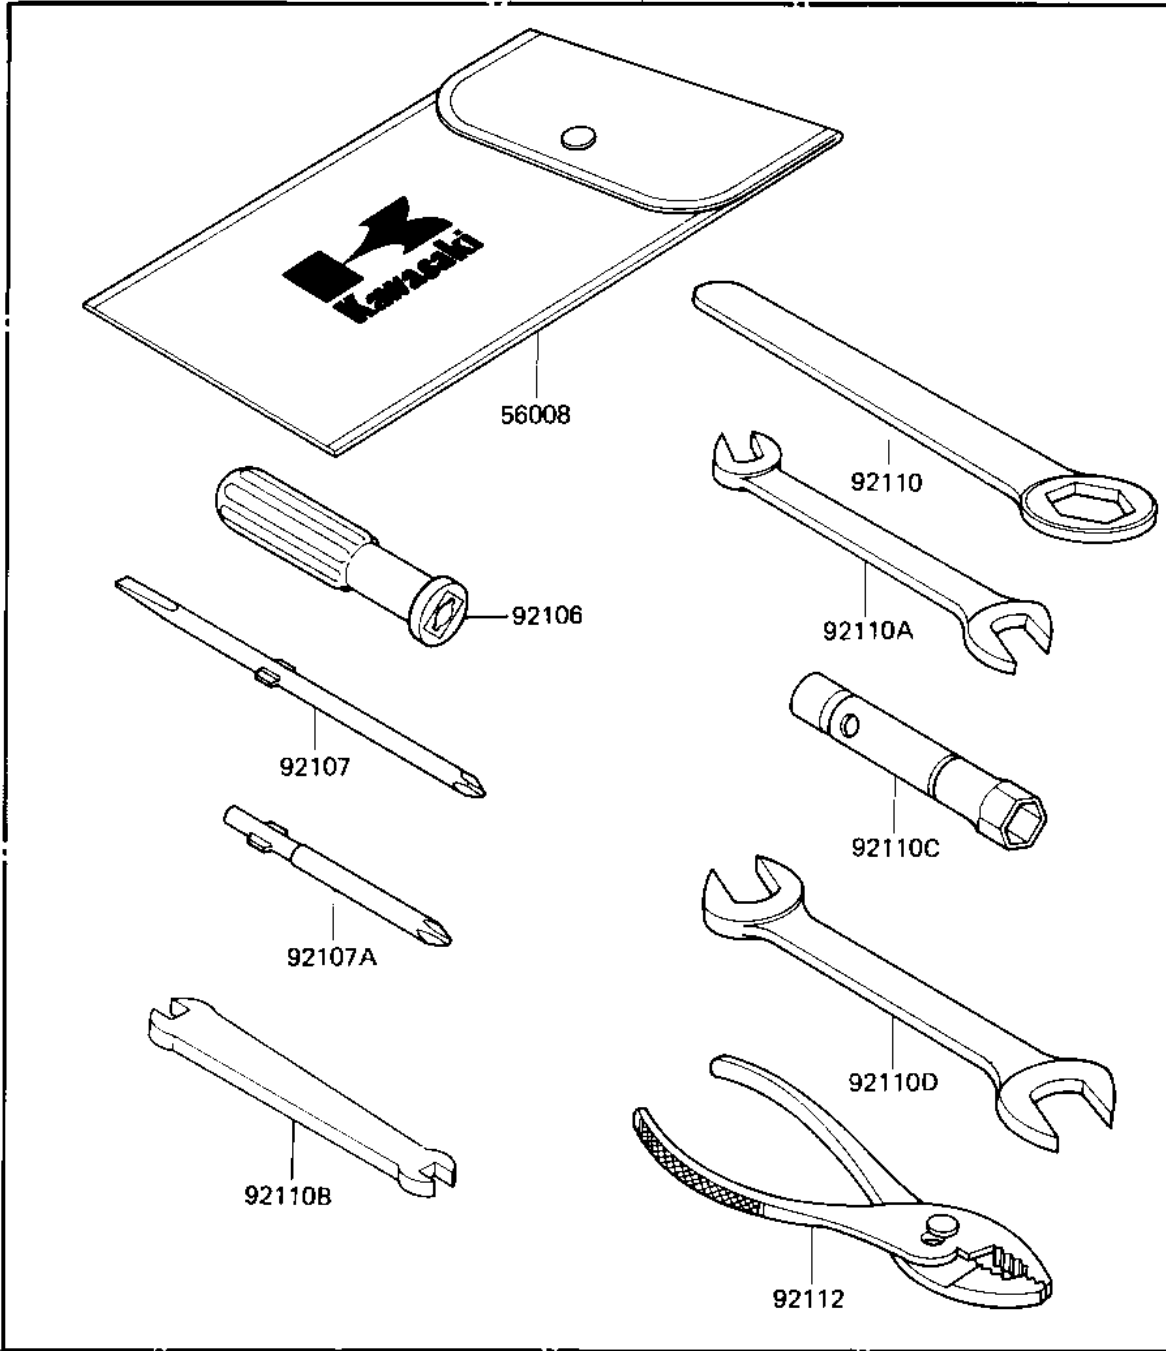

# 1983 KE125 PARTS DIAGRAM

OWNER TOOLS (KE125-A10)

F-2810-0097

56007

## 1983 KE125 PARTS LIST

### OWNER TOOLS (KE125-A10)

ITEM NAME	PART NUMBER	QUANTITY
TOOLKIT (Ref # 56007)	56007-1280	1
BAG,TOOLKIT (Ref # 56008)	56008-1019	1
LIQUID GASKET (Ref # 92104)	92104-002	1
GASKET-LIQUID,BLACK (Ref # 92104A)	92104-1003	1
GRIP,SCREW DRIVER (Ref # 92106)	92106-1001	1
TOOL-DRIVER (Ref # 92107)	92107-1052	1
SCREW DRIVER #3 PHLIP (Ref # 92107A)	92107-005	1
TOOL-WRENCH,BOX END,2 (Ref # 92110)	92110-1148	1
TOOL-WRENCH,OPEN END (Ref # 92110A)	92110-1038	1
TOOL-WRENCH,SPROK,5.1 (Ref # 92110B)	92110-1044	1
WRENCH,SPARK PLUG (Ref # 92110C)	92108-008	1
TOOL-WRENCH,OPEN END, (Ref # 92110D)	92110-1153	1
PLIERS,160MM (Ref # 92112)	92112-003	1