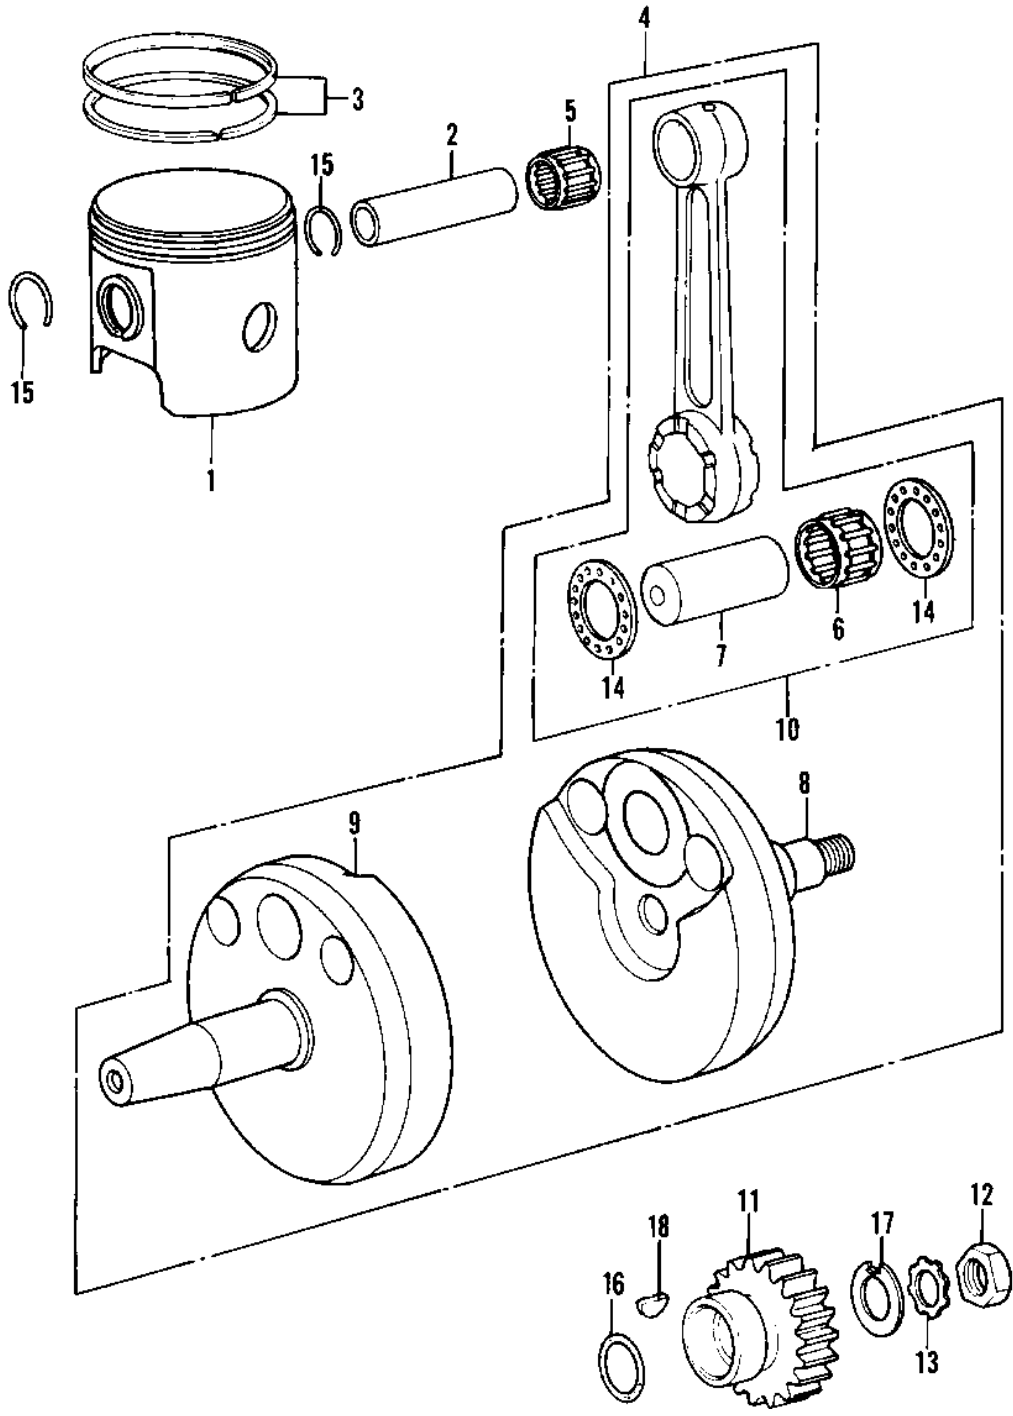

1982 KDX450 PARTS DIAGRAM

CRANKSHAFT/PISTON

101

1982 KDX450 PARTS LIST

CRANKSHAFT/PISTON

ITEM NAME	PART NUMBER	QUANTITY
PISTON-ENGINE (Ref # 1)	13001-1075	1
PIN-PISTON (Ref # 2)	13002-031	1
RING SET,PISTON (Ref # 3)	13008-5030	1
CRANKSHAFT-COMP (Ref # 4)	13031-1060	1
BEARING-SMALL END,KTV (Ref # 5)	13033-1055	1
BEARING N,KT263322EGS (Ref # 6)	13034-1012	1
PIN,CRANK,12X26X62 (Ref # 7)	13035-1003	1
CRANKSHAFT,RH (Ref # 8)	13037-1113	1
CRANKSHAFT (Ref # 9)	13037-1116	1
CONNECTING ROD ASSY (Ref # 10)	13044-5011	1
GEAR,PRIMARY,26T (Ref # 11)	13097-1019	1
NUT 18MM (Ref # 12)	92015-019	1
WASHER LOCK 18MM (Ref # 13)	92024-015	1
WASHER,CONROD SIDE (Ref # 14)	92026-093	2
CIRCLIP PISTON PIN (Ref # 15)	92036-008	2
"O" RING,30MM (Ref # 16)	92055-1047	1
WASHER,LOCK,18M/M (Ref # 17)	464H1800	1
WOODRUFF KEY (Ref # 18)	510A5100	1