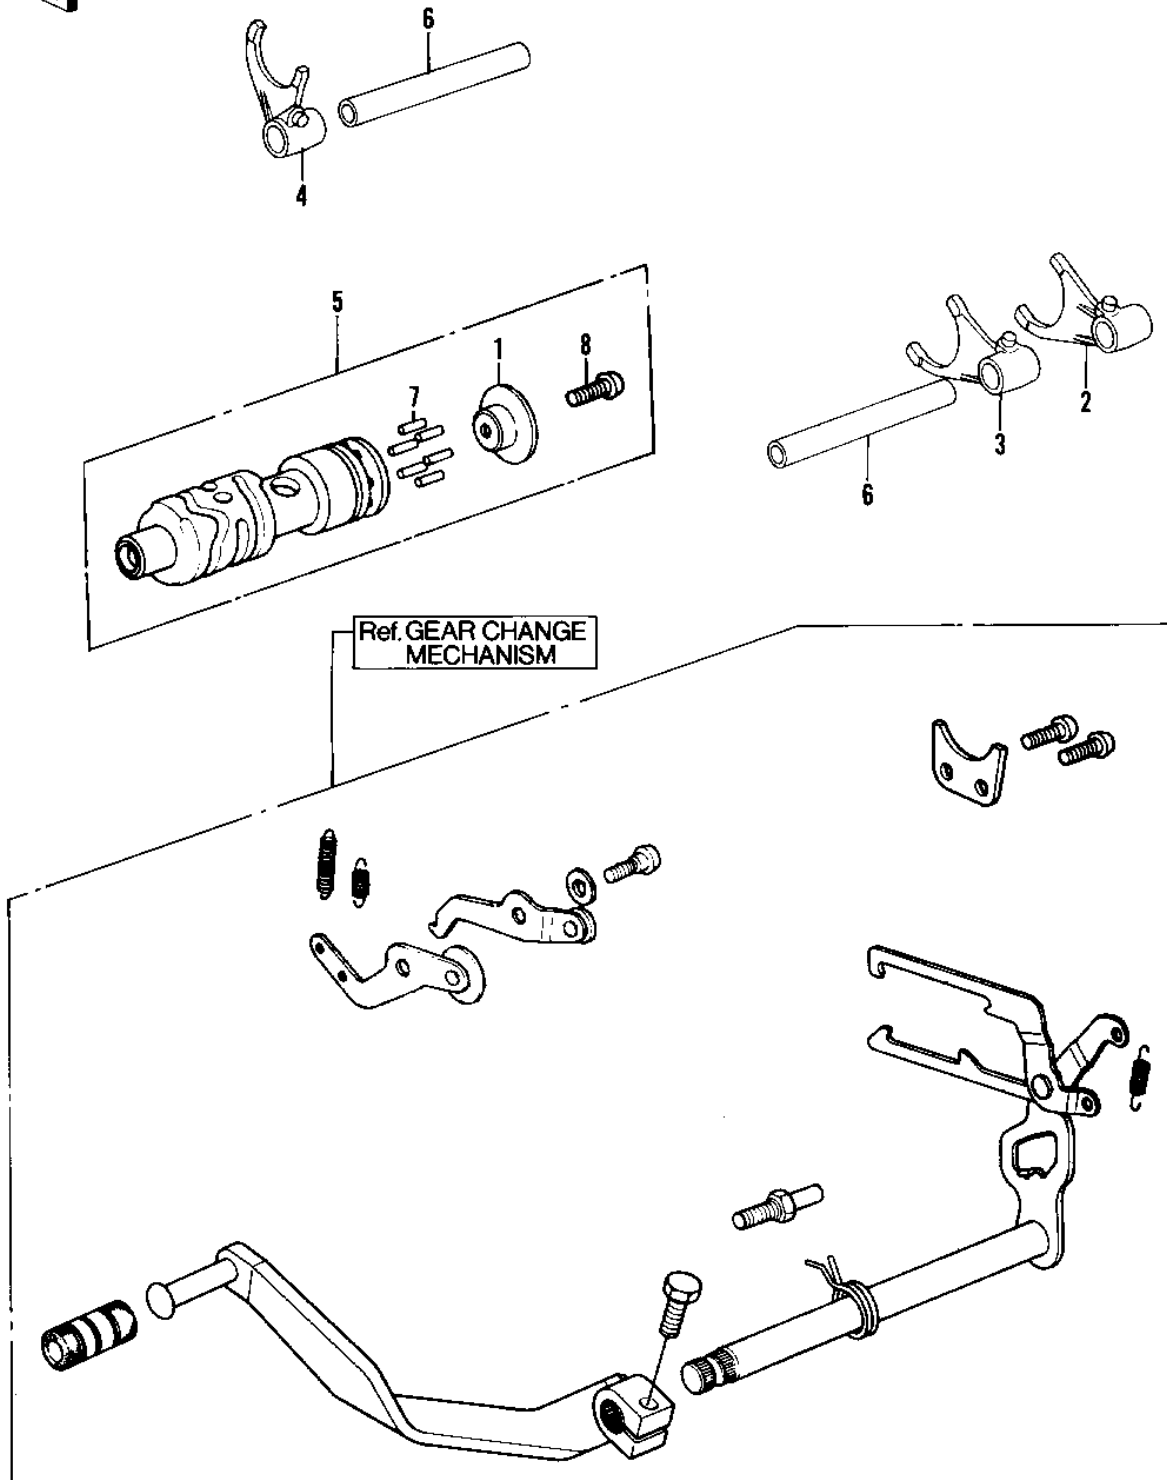

1982 KDX450 PARTS DIAGRAM

GEAR CHANGE DRUM & FORKS

1982 KDX450 PARTS LIST

GEAR CHANGE DRUM & FORKS

ITEM NAME	PART NUMBER	QUANTITY
HOLDER,CHANGE DRUM (Ref # 1)	13142-014	1
FORK,SHIFT,LOW (Ref # 2)	13140-1023	1
FORK,SHIFT,2ND&3RD (Ref # 3)	13140-1024	1
FORK,SHIFT,4TH&TOP (Ref # 4)	13140-1025	1
DRUM ASSY,CHANGE (Ref # 5)	13239-1023	1
ROD,SHIFT 93.7M/M (Ref # 6)	49047-1003	2
PIN,CHANGE DRUM (Ref # 7)	92043-1060	6
SCREW PAN HEAD 6X14 (Ref # 8)	220B0614	1