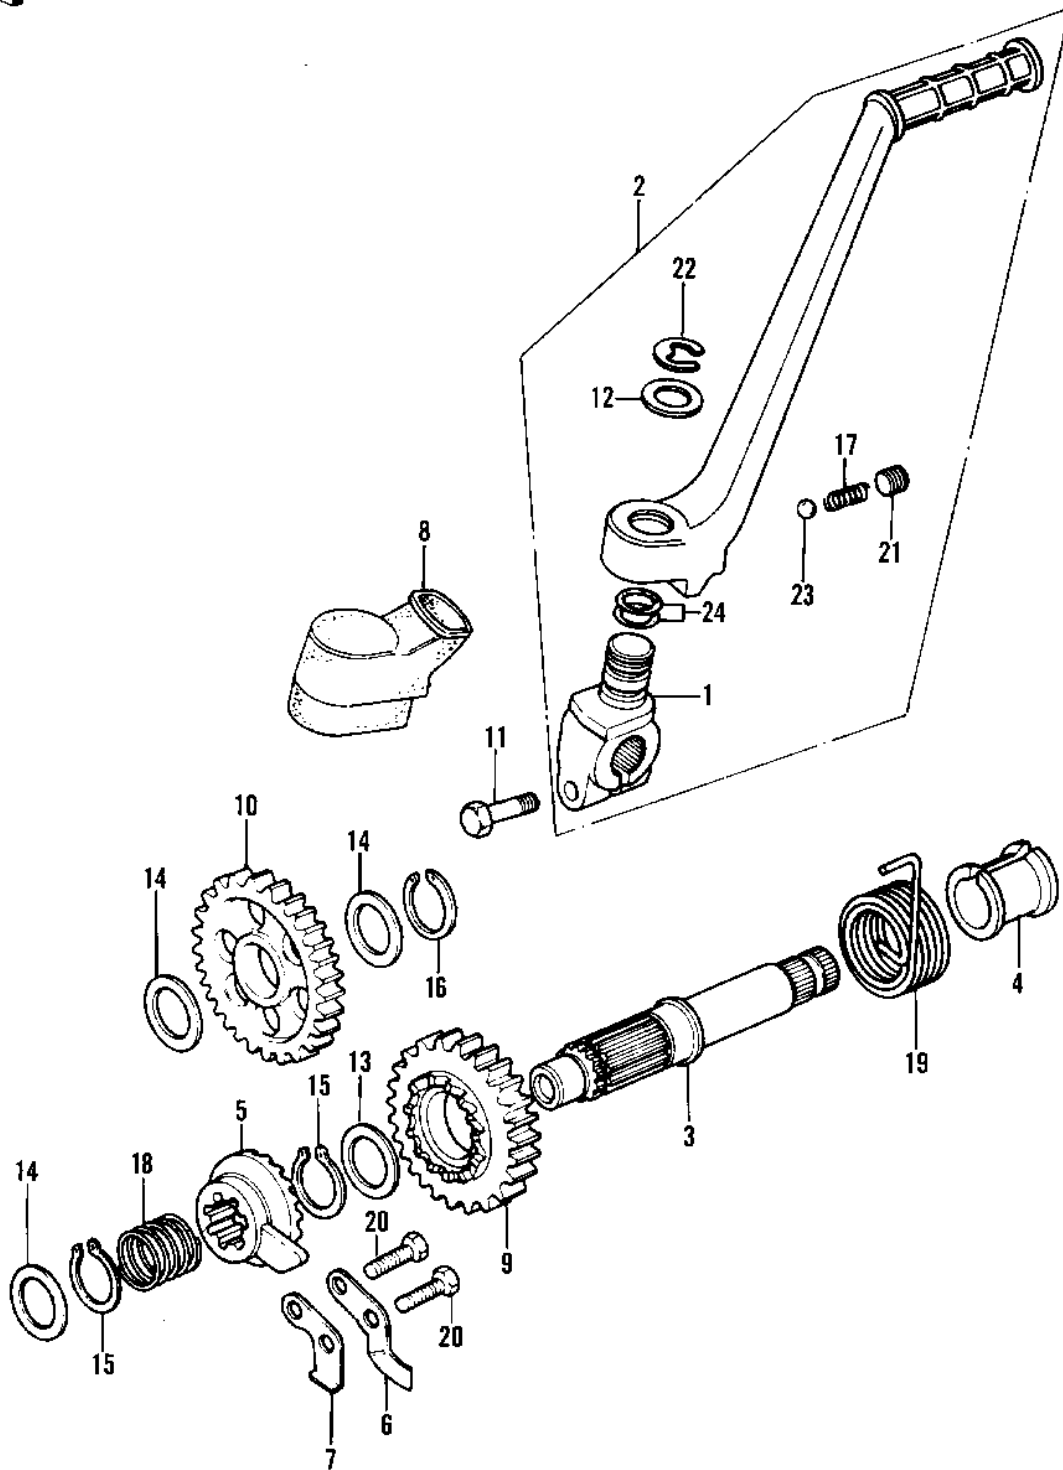

# 1982 KDX450 PARTS DIAGRAM

# 1982 KDX450 PARTS LIST

## KICKSTARTER MECHANISM

ITEM NAME	PART NUMBER	QUANTITY
BOSS,KICKSTARTER (Ref # 1)	13061-1007	1
PEDAL ASSY,KICK (Ref # 2)	13064-5003	1
SHAFT,KICK (Ref # 3)	13066-1009	1
GUIDE,KICKSTARTER (Ref # 4)	13070-007	1
RATCHET (Ref # 5)	13078-007	1
GUIDE,KICKSTARTER (Ref # 6)	13206-1003	1
STOPPER,KICKSTARTER (Ref # 7)	13072-014	1
BOOT,KICKSTARTER (Ref # 8)	49006-1006	1
GEAR,KICKSTARTER,25T (Ref # 9)	59051-1016	1
GEAR,IDLE,27T (Ref # 10)	59051-1017	1
BOLT,HEX HEAD,8X28 (Ref # 11)	92001-1042	1
WASHER,PLAIN (Ref # 12)	92022-1019	1
WASHER-PLAIN 25MM (Ref # 13)	92022-159	1
WASHER (Ref # 14)	92022-252	3
CIRCLIP (Ref # 15)	92033-026	2
CIRCLIP,18MM (Ref # 16)	92033-029	1
SPRING KICK PEDAL (Ref # 17)	92081-020	1
SPRING (Ref # 18)	92081-097	1
SPRING-KICKSTARTER (Ref # 19)	92082-003	1
BOLT-UPSET (Ref # 20)	112G0618	2
SCREW,8X8 (Ref # 21)	290Q0808	1
CIR CLIP (Ref # 22)	482K0100	1
BALL STEEL 1/4' (Ref # 23)	600A0800	1
"O" RING,15MM (Ref # 24)	670B2015	2