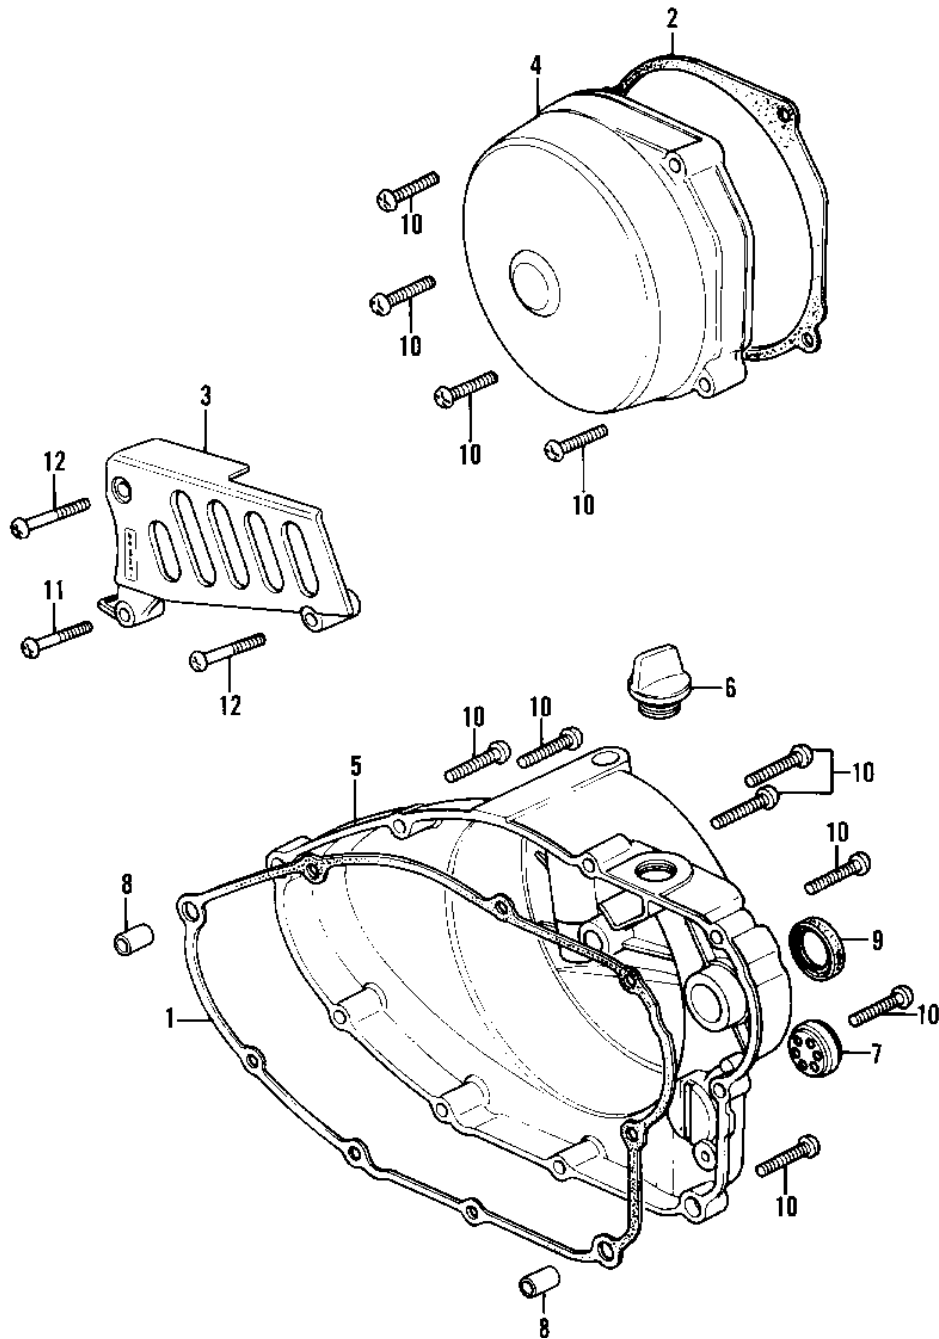

1982 KDX450 PARTS DIAGRAM

ENGINE COVERS

1982 KDX450 PARTS LIST

ENGINE COVERS

ITEM NAME	PART NUMBER	QUANTITY
GASKET,CLUTCH COVER (Ref # 1)	11009-1131	1
GASKET,MAGNETO COVER (Ref # 2)	11009-1132	1
COVER,FRONT CHAIN (Ref # 3)	14026-1012-21	1
COVER,MAGNETO,F.BLACK (Ref # 4)	14031-1035	1
COVER,CLUTCH,F.BLACK (Ref # 5)	14032-1021	1
FILLER,OIL (Ref # 6)	16115-018	1
GAUGE,OIL LEVEL (Ref # 7)	52005-1009	1
PIN,DOWEL,10X8.2X14 (Ref # 8)	92043-1037	2
OIL SEAL SB20285 (Ref # 9)	92049-012	1
SCREW PAN HEAD 6X30 (Ref # 10)	220B0630	13
SCREW PAN HEAD 6X35 (Ref # 11)	220B0635	1
SCREW PAN HEAD 6X40 (Ref # 12)	220B0640	2