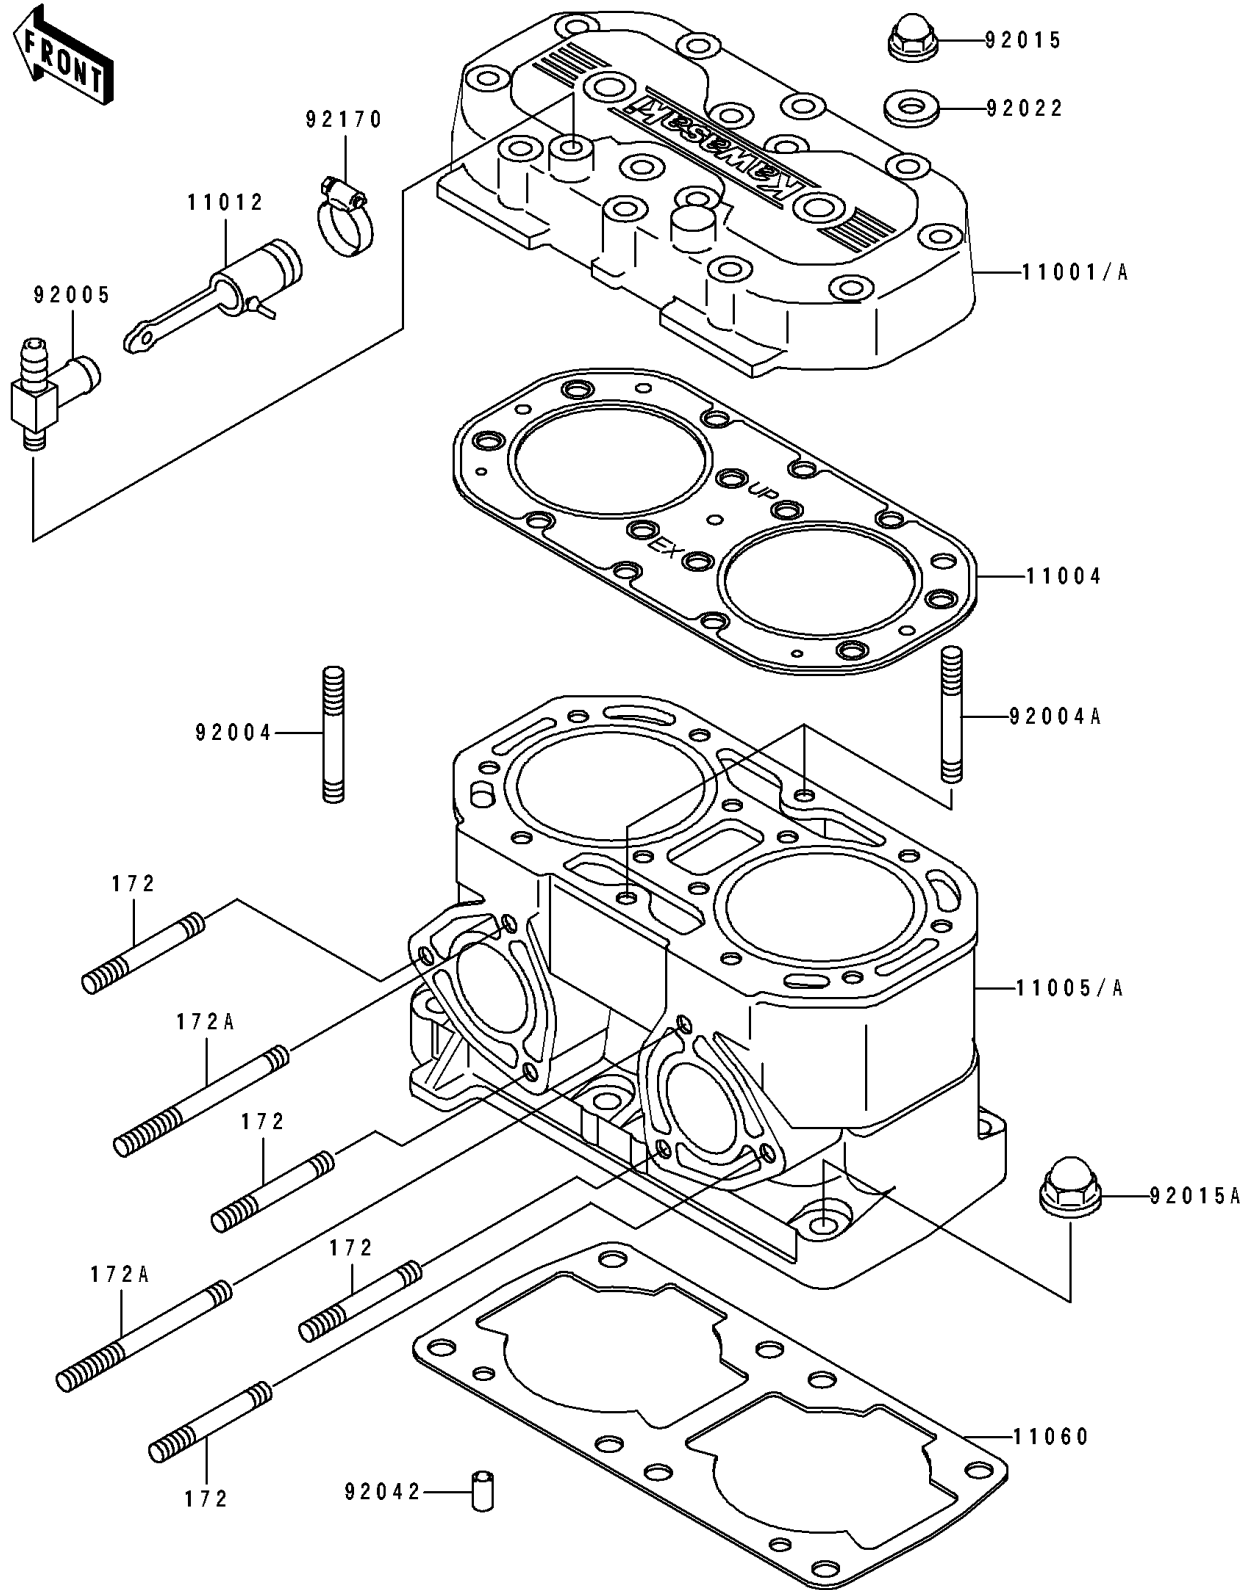

1993 750 SS PARTS DIAGRAM

Cylinder Head/Cylinder

E1110

1993 750 SS PARTS LIST

Cylinder Head/Cylinder

ITEM NAME	PART NUMBER	QUANTITY
HEAD-CYLINDER (Ref # 11001)	11001-3717	1
GASKET-HEAD (Ref # 11004)	11004-3708	1
CYLINDER-ENGINE (Ref # 11005)	11005-3720	1
CAP (Ref # 11012)	11012-3757	1
GASKET,CYLINDER BASE (Ref # 11060)	11060-3711	1
STUD,8X43 (Ref # 92004)	92004-3715	12
STUD,8X43 (Ref # 92004A)	92004-3719	2
FITTING (Ref # 92005)	92005-3711	1
NUT,CAP,8MM (Ref # 92015)	92015-1371	14
NUT,10MM (Ref # 92015A)	92015-1649	8
WASHER,8.2X18X1.5 (Ref # 92022)	92022-1964	14
PIN,DOWEL,6.3X8X14 (Ref # 92042)	92042-007	2
CLAMP (Ref # 92170)	92170-3729	1
BOLT-STUD (Ref # 172)	172R0830	4
BOLT-STUD,8X75 (Ref # 172A)	172R0875	2