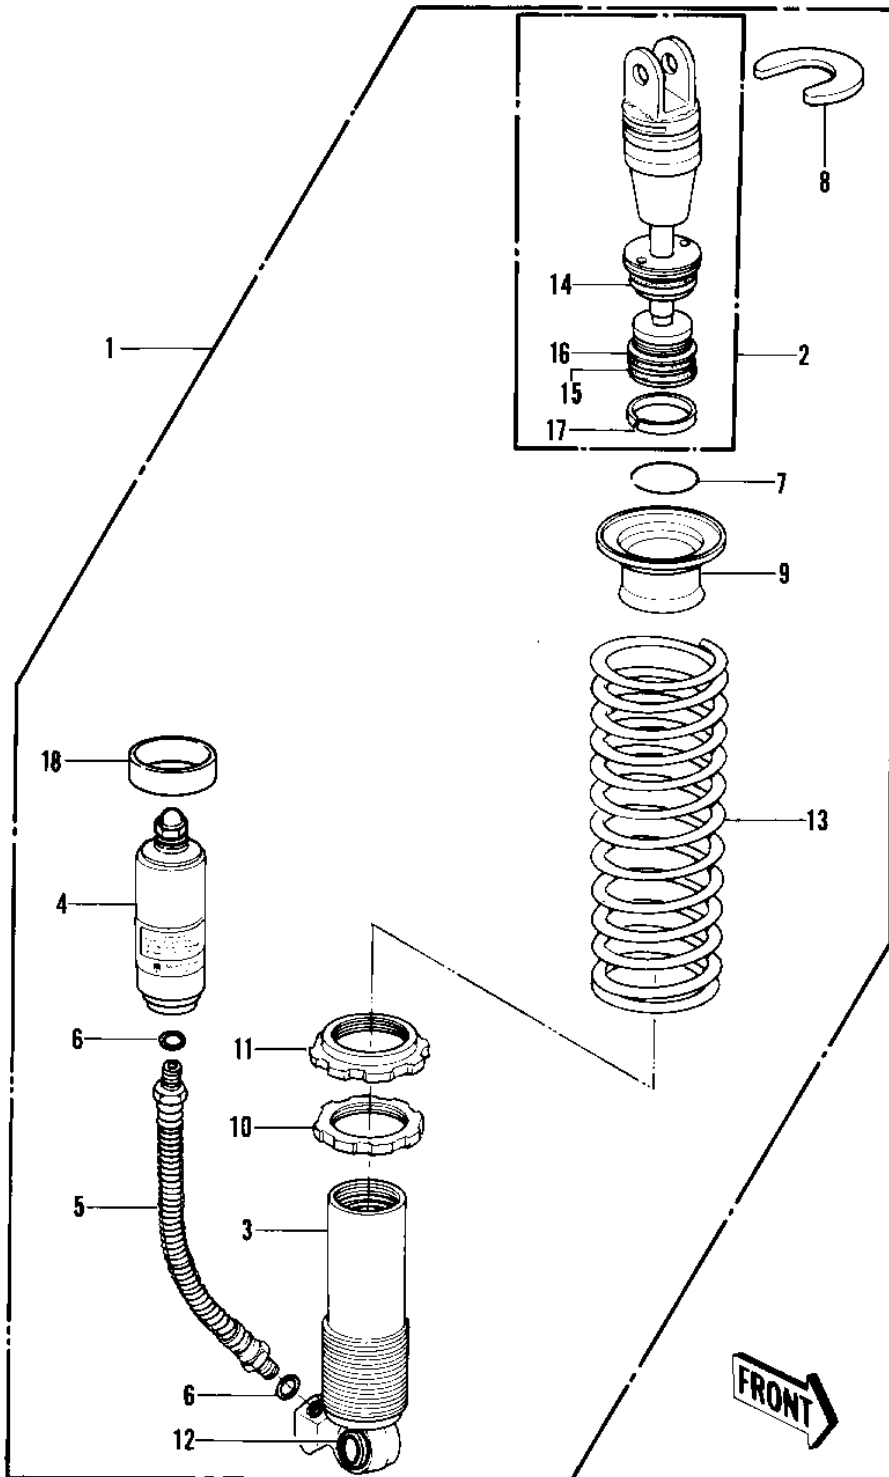

1982 KDX450 PARTS DIAGRAM

SHOCK ABSORBER

1982 KDX450 PARTS LIST

SHOCK ABSORBER

ITEM NAME	PART NUMBER	QUANTITY
SHOCK ABSBR RR (Ref # 1)	45014-1148	1
SPRING, THROTTLE RETUR (Ref # 2)	92081-1382	1
SPRING (Ref # 2)	92081-1320	(1
SPRING (Ref # 2)	92081-1322	(1