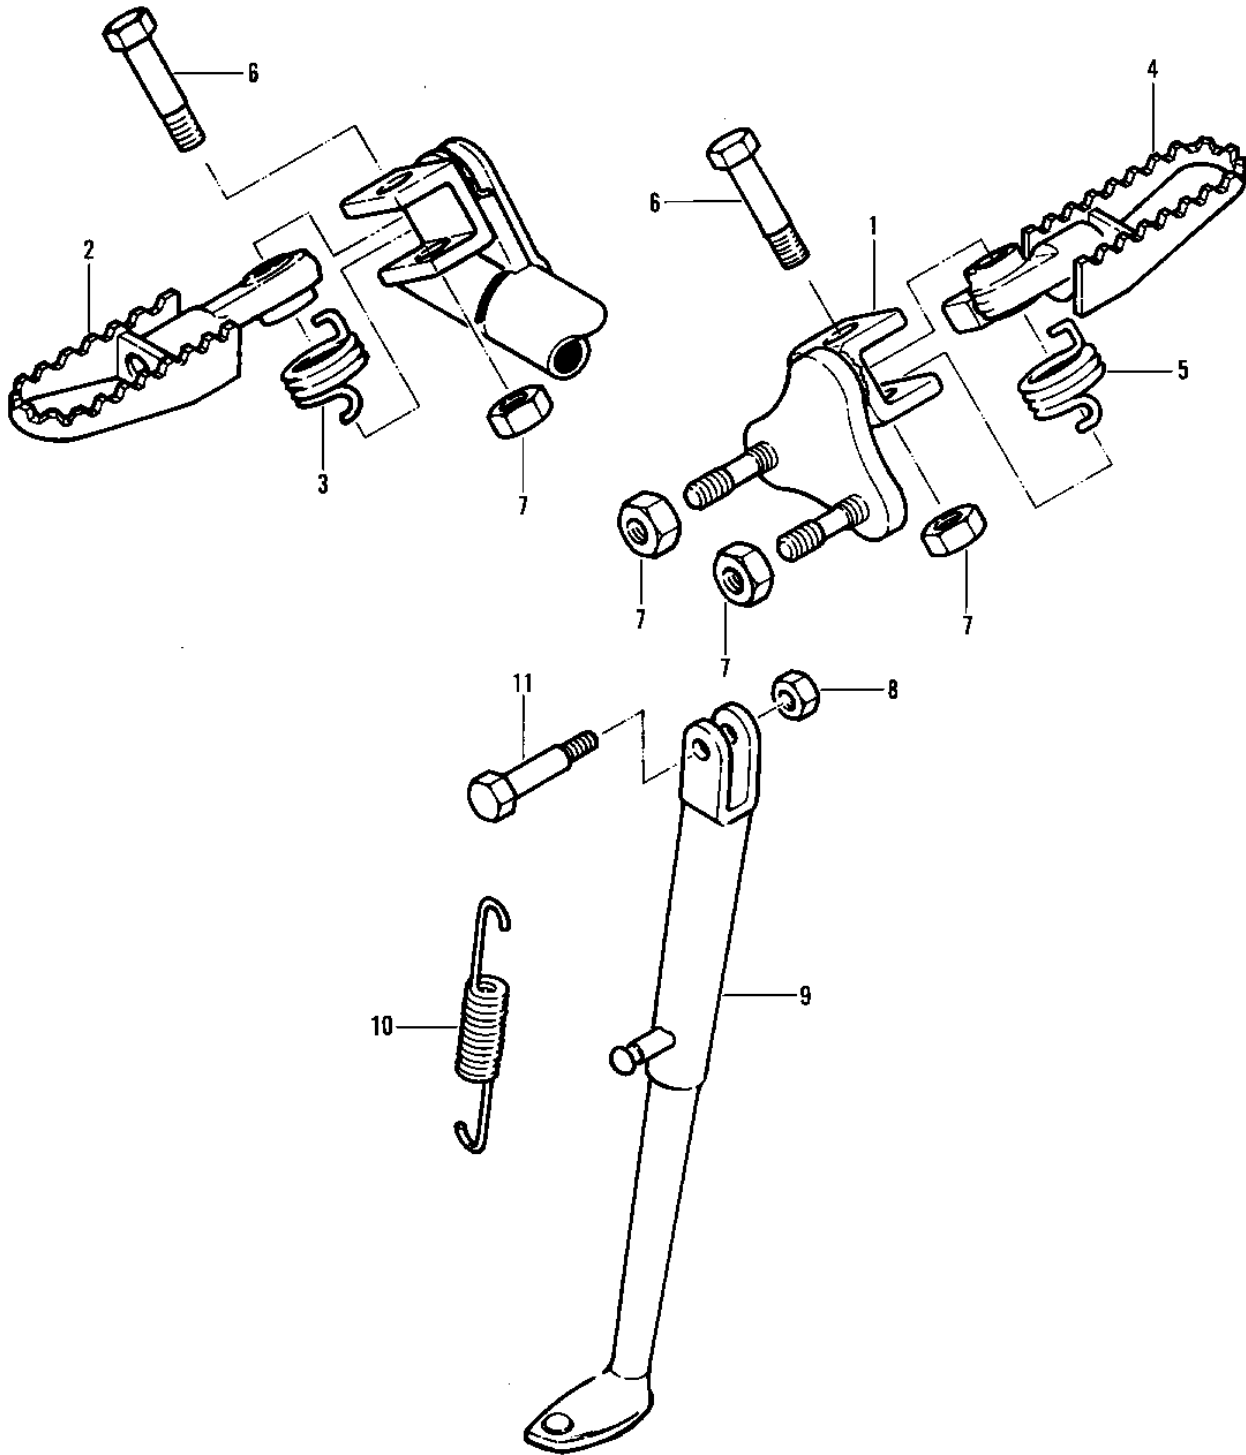

1982 KDX450 PARTS DIAGRAM

FOOTRESTS/STAND

10

1982 KDX450 PARTS LIST

FOOTRESTS/STAND

| ITEM NAME | PART NUMBER | QUANTITY |
|-------------------------------|-------------|----------|
| HOLDER-STEP,R.H. (Ref # 1) | 34003-4005 | 1 |
| STEP,FOOTREST,L.H (Ref # 2) | 34028-1026 | 1 |
| SPRING,L.H,FOOTREST (Ref # 3) | 92081-1254 | 1 |
| STEP,FOOTREST,R.H (Ref # 4) | 34028-1027 | 1 |
| SPRING,R.H,FOOTREST (Ref # 5) | 92081-1255 | 1 |
| BOLT,HEX HEAD 10X40 (Ref # 6) | 92001-1028 | 2 |
| NUT,LOCK,10MM (Ref # 7) | 92019-021 | 4 |
| NUT,10MM (Ref # 8) | 92015-1415 | 1 |
| STAND-SIDE (Ref # 9) | 34024-1079 | 1 |
| SPRING (Ref # 10) | 92081-1419 | 1 |
| BOLT (Ref # 11) | 92001-1514 | 1 |