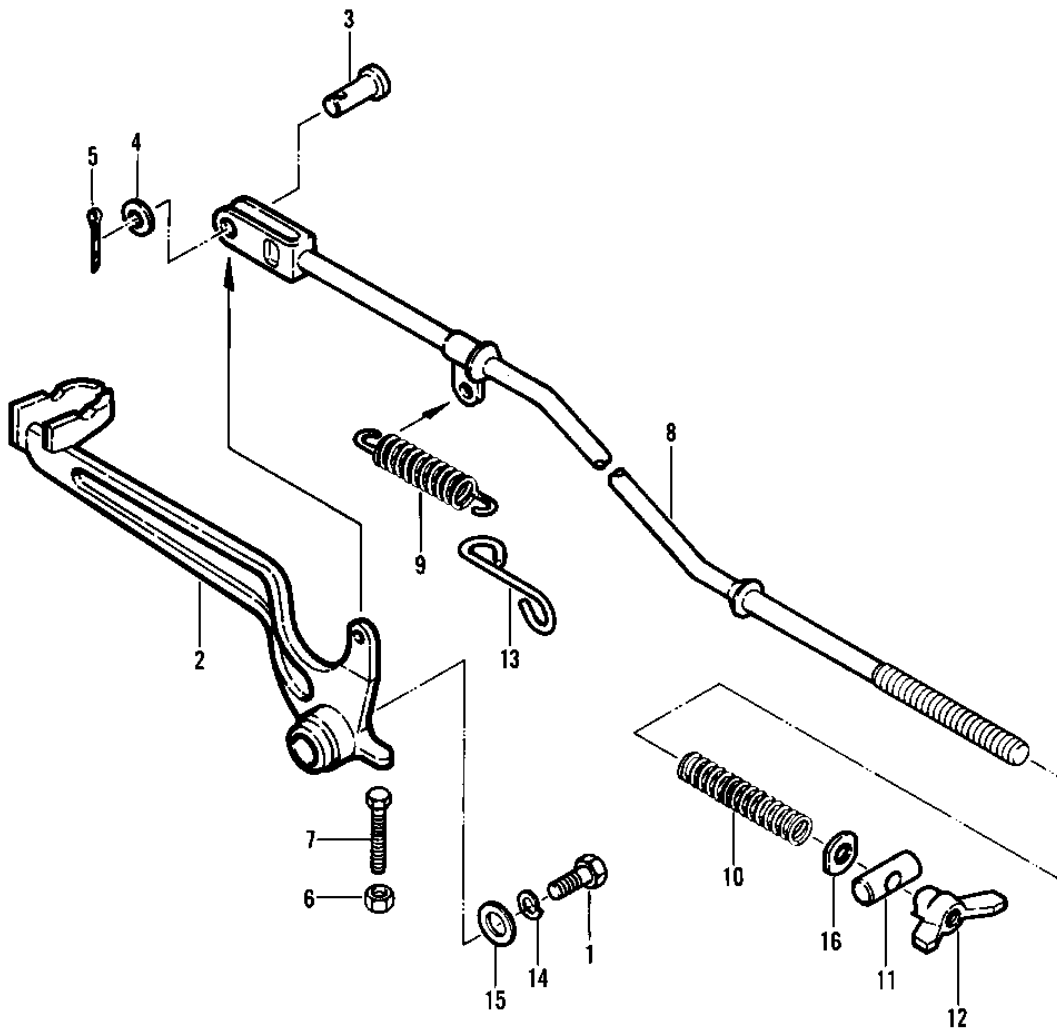

1982 KDX450 PARTS DIAGRAM

BRAKE PEDAL

10

1982 KDX450 PARTS LIST

BRAKE PEDAL

ITEM NAME	PART NUMBER	QUANTITY
BOLT SMALL (Ref # 1)	114G0812	1
LEVER-BRAKE,PEDAL (Ref # 2)	43001-4007	1
PIN-BRAKE ROD FITTING (Ref # 3)	92043-064	1
WASHER PLAIN 6MM (Ref # 4)	410B0600	1
PIN COTTER 2.0X15 (Ref # 5)	550D2015	1
NUT 6MM (Ref # 6)	311B0600	1
BOLT 6X22 (Ref # 7)	112B0622	1
ROD-BRAKE (Ref # 8)	43011-4004	1
SPRING RETURN (Ref # 9)	92081-1059	1
SPRING,BRAKE ROD (Ref # 10)	43012-001	1
PIN,BRAKE (Ref # 11)	92043-1024	1
NUT,WING,6M/M (Ref # 12)	92015-4004	1
HOOK (Ref # 13)	27012-4001	1
WASHER SPRING 8MM (Ref # 14)	461F0800	1
WASHER,8.5X20X1.6 (Ref # 15)	92022-1561	1
WASHER, BRAKE ROD (Ref # 16)	92022-4003	1