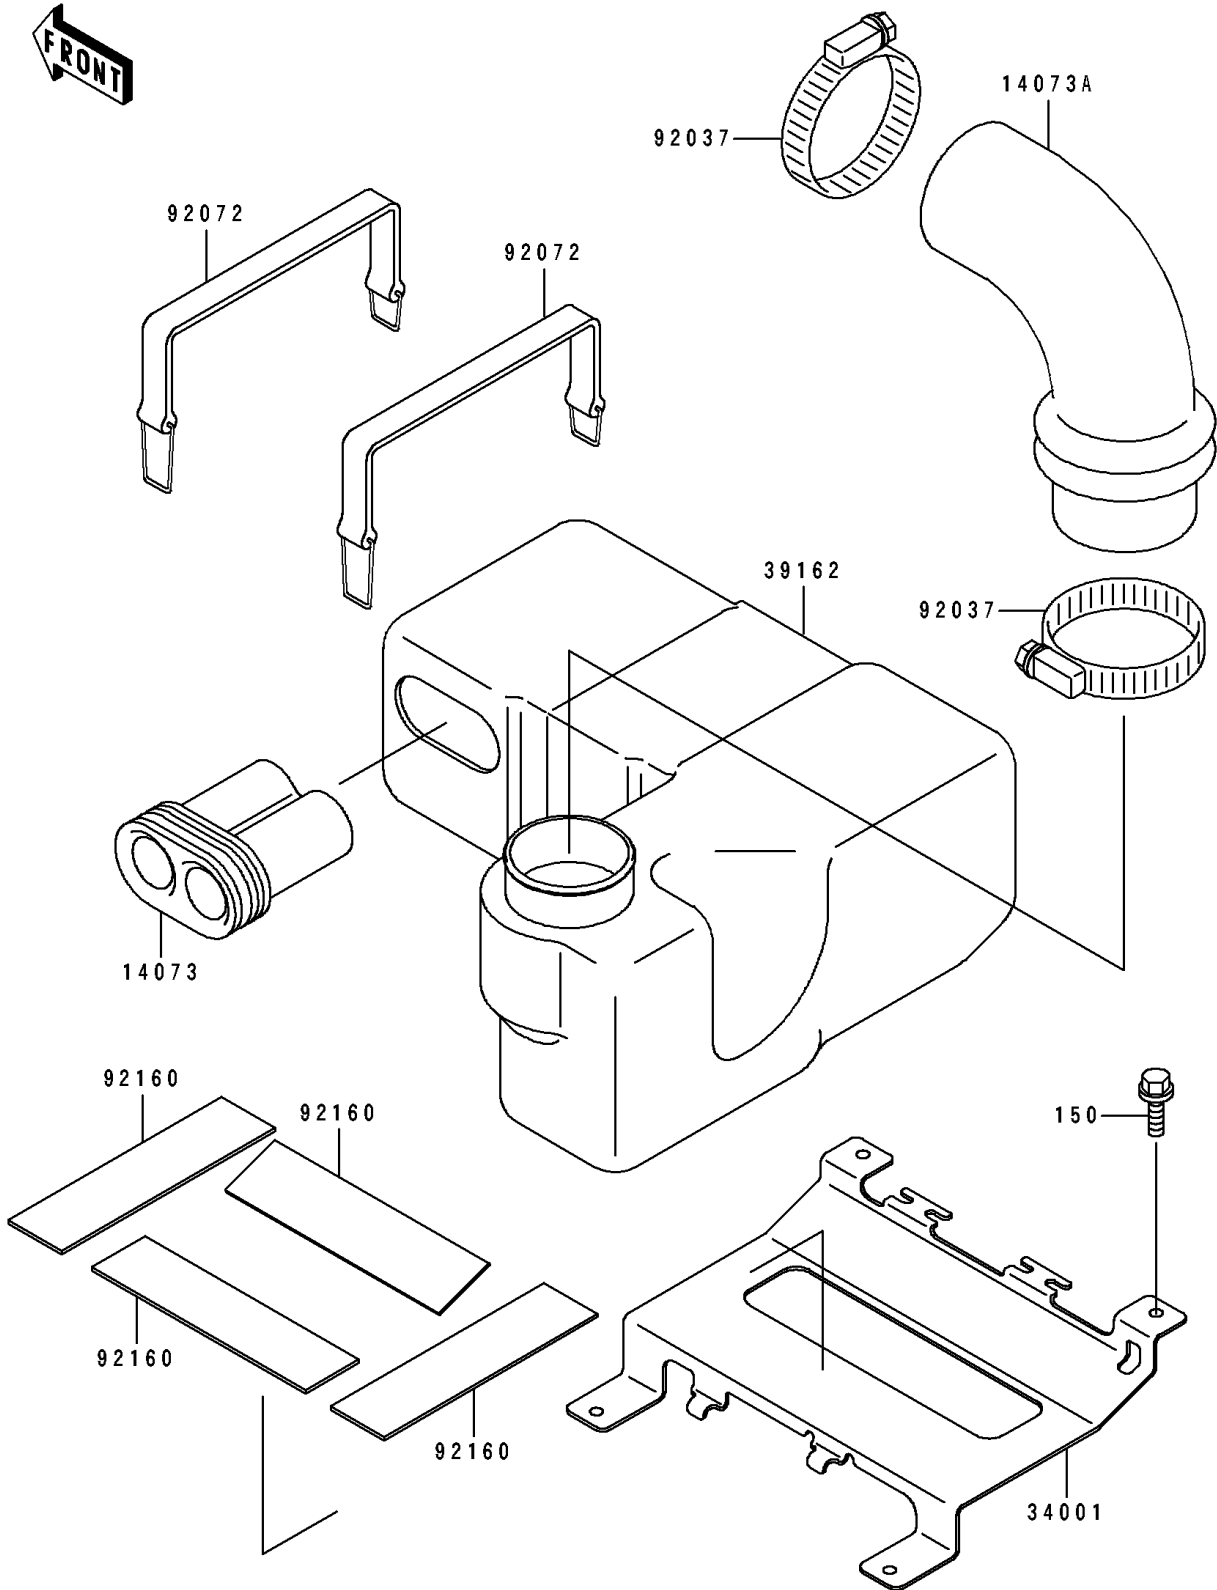

# 1992 750 SS PARTS DIAGRAM

Intake Silencer

E 1130

## 1992 750 SS PARTS LIST

### Intake Silencer

ITEM NAME	PART NUMBER	QUANTITY
DUCT (Ref # 14073)	14073-3735	1
DUCT,SILENCER-INTAKE COVER (Ref # 14073A)	14073-3738	1
STAND (Ref # 34001)	34001-3706	1
SILENCER-INTAKE (Ref # 39162)	39162-3709	1
CLAMP (Ref # 92037)	92037-3711	2
BAND,BATTERY,L=306 (Ref # 92072)	92072-512	2
DAMPER (Ref # 92160)	92160-1266	4
BOLT-WS,6X14 (Ref # 150)	150R0614	4