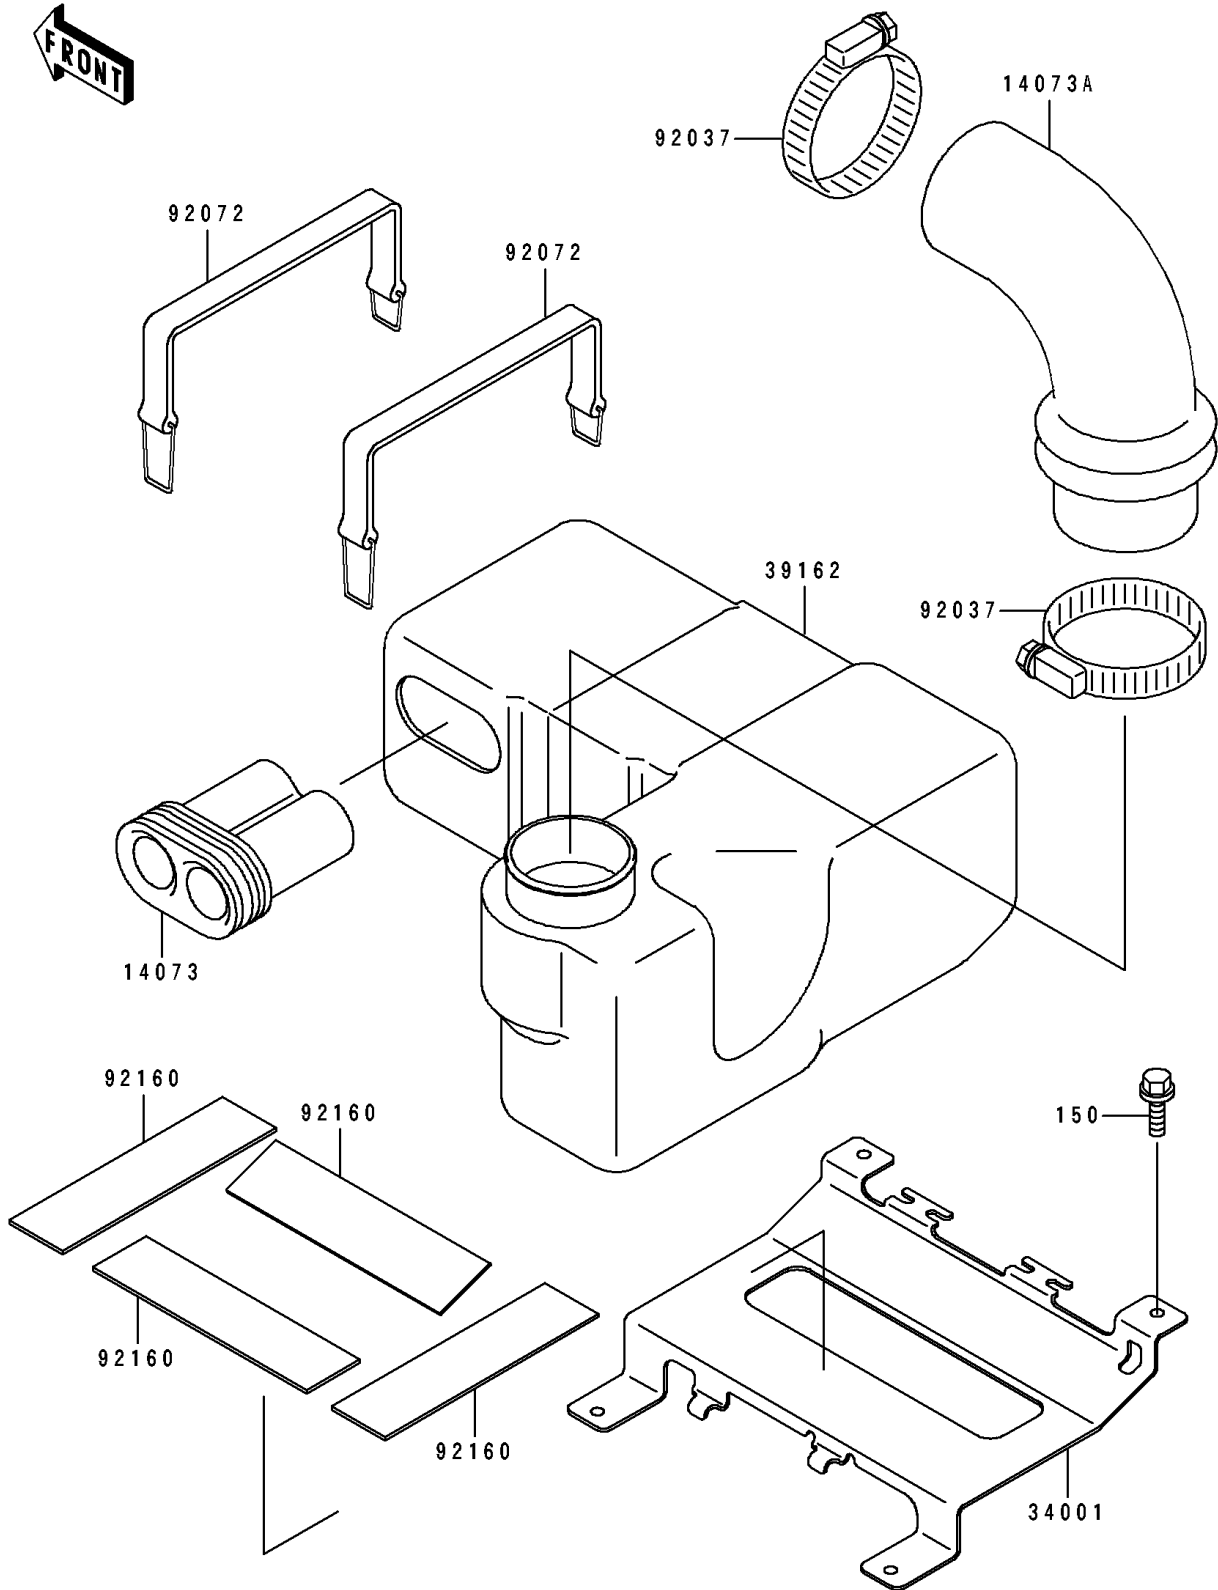

1993 750 SS PARTS DIAGRAM

Intake Silencer

E 1130

1993 750 SS PARTS LIST

Intake Silencer

ITEM NAME	PART NUMBER	QUANTITY
DUCT (Ref # 14073)	14073-3735	1
DUCT,SILENCER-INTAKE COVER (Ref # 14073A)	14073-3738	1
STAND (Ref # 34001)	34001-3706	1
SILENCER-INTAKE (Ref # 39162)	39162-3709	1
CLAMP (Ref # 92037)	92037-3711	2
BAND,BATTERY,L=306 (Ref # 92072)	92072-512	2
DAMPER (Ref # 92160)	92160-1266	4
BOLT-WS,6X14 (Ref # 150)	150R0614	4