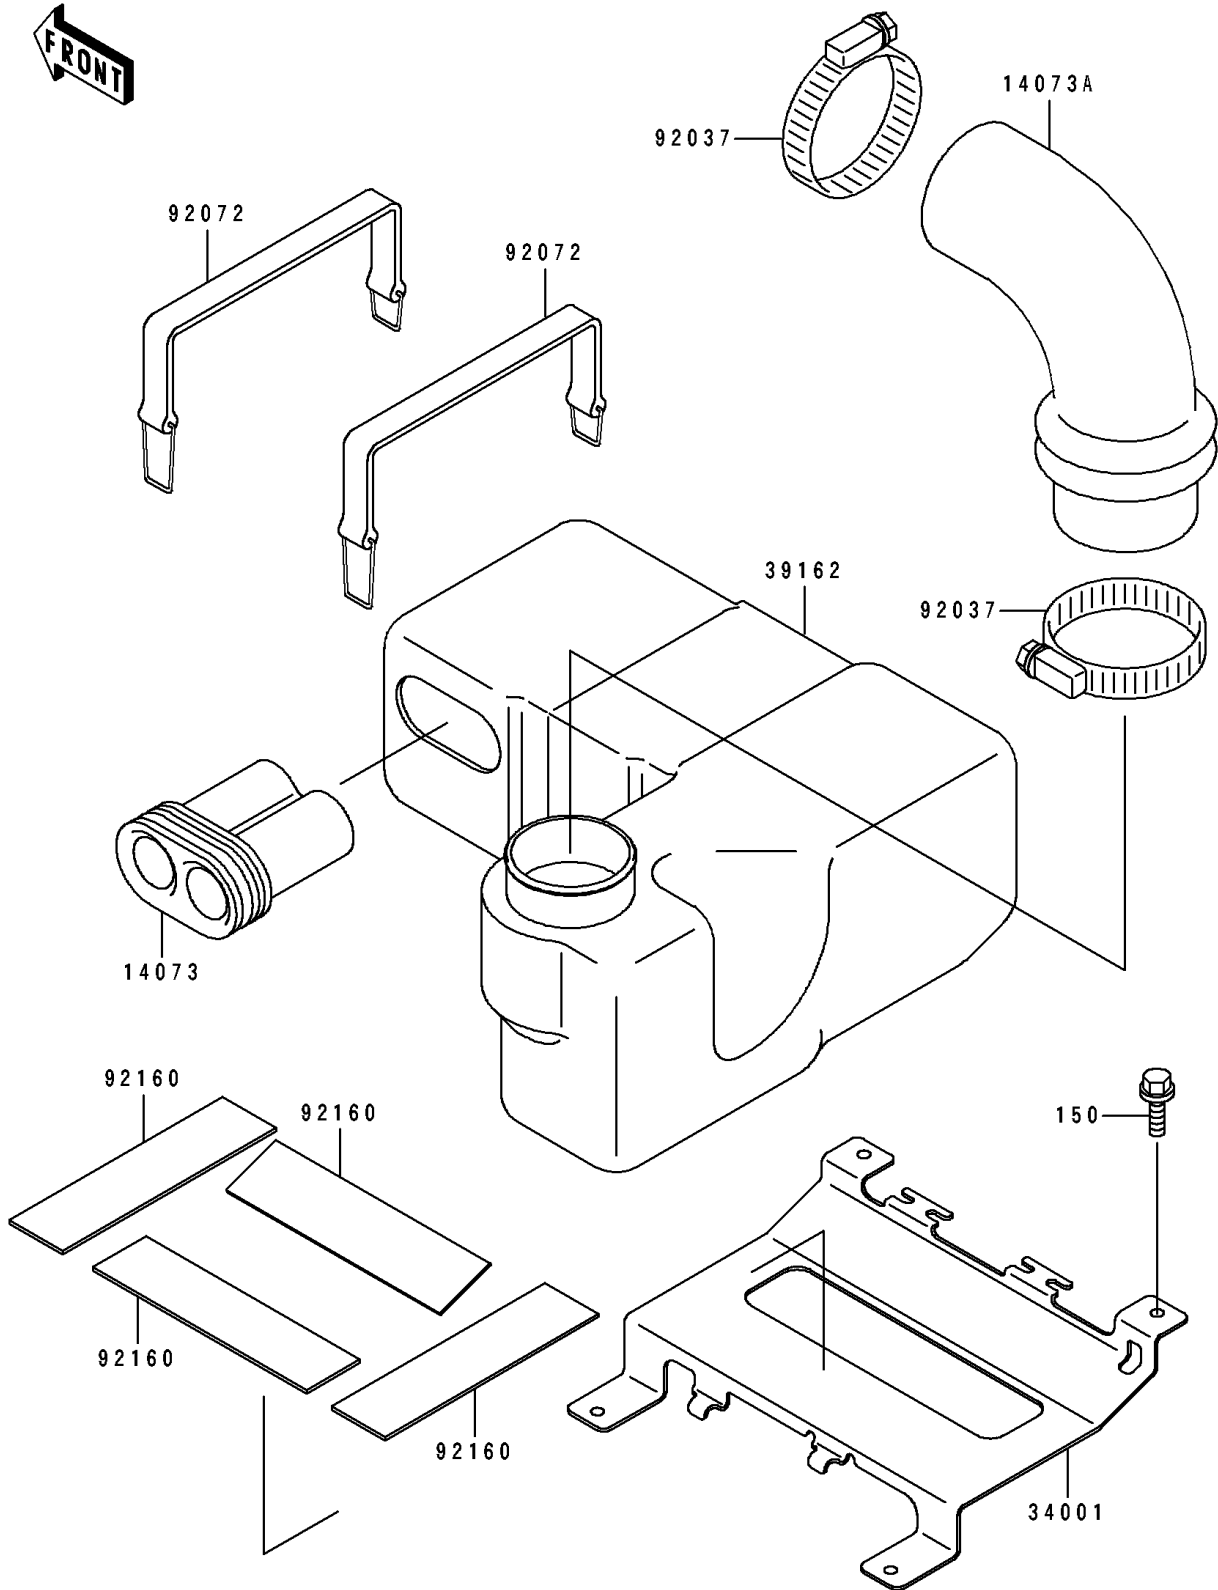

1994 750 SS PARTS DIAGRAM

Intake Silencer

E 1130

1994 750 SS PARTS LIST

Intake Silencer

ITEM NAME	PART NUMBER	QUANTITY
DUCT (Ref # 14073)	14073-3735	1
DUCT,SILENCER-INTAKE COVER (Ref # 14073A)	14073-3738	1
STAND (Ref # 34001)	34001-3706	1
SILENCER-INTAKE (Ref # 39162)	39162-3709	1
CLAMP (Ref # 92037)	92037-3711	2
BAND,BATTERY,L=306 (Ref # 92072)	92072-512	2
DAMPER (Ref # 92160)	92160-1266	4
BOLT-WS,6X14 (Ref # 150)	150R0614	4