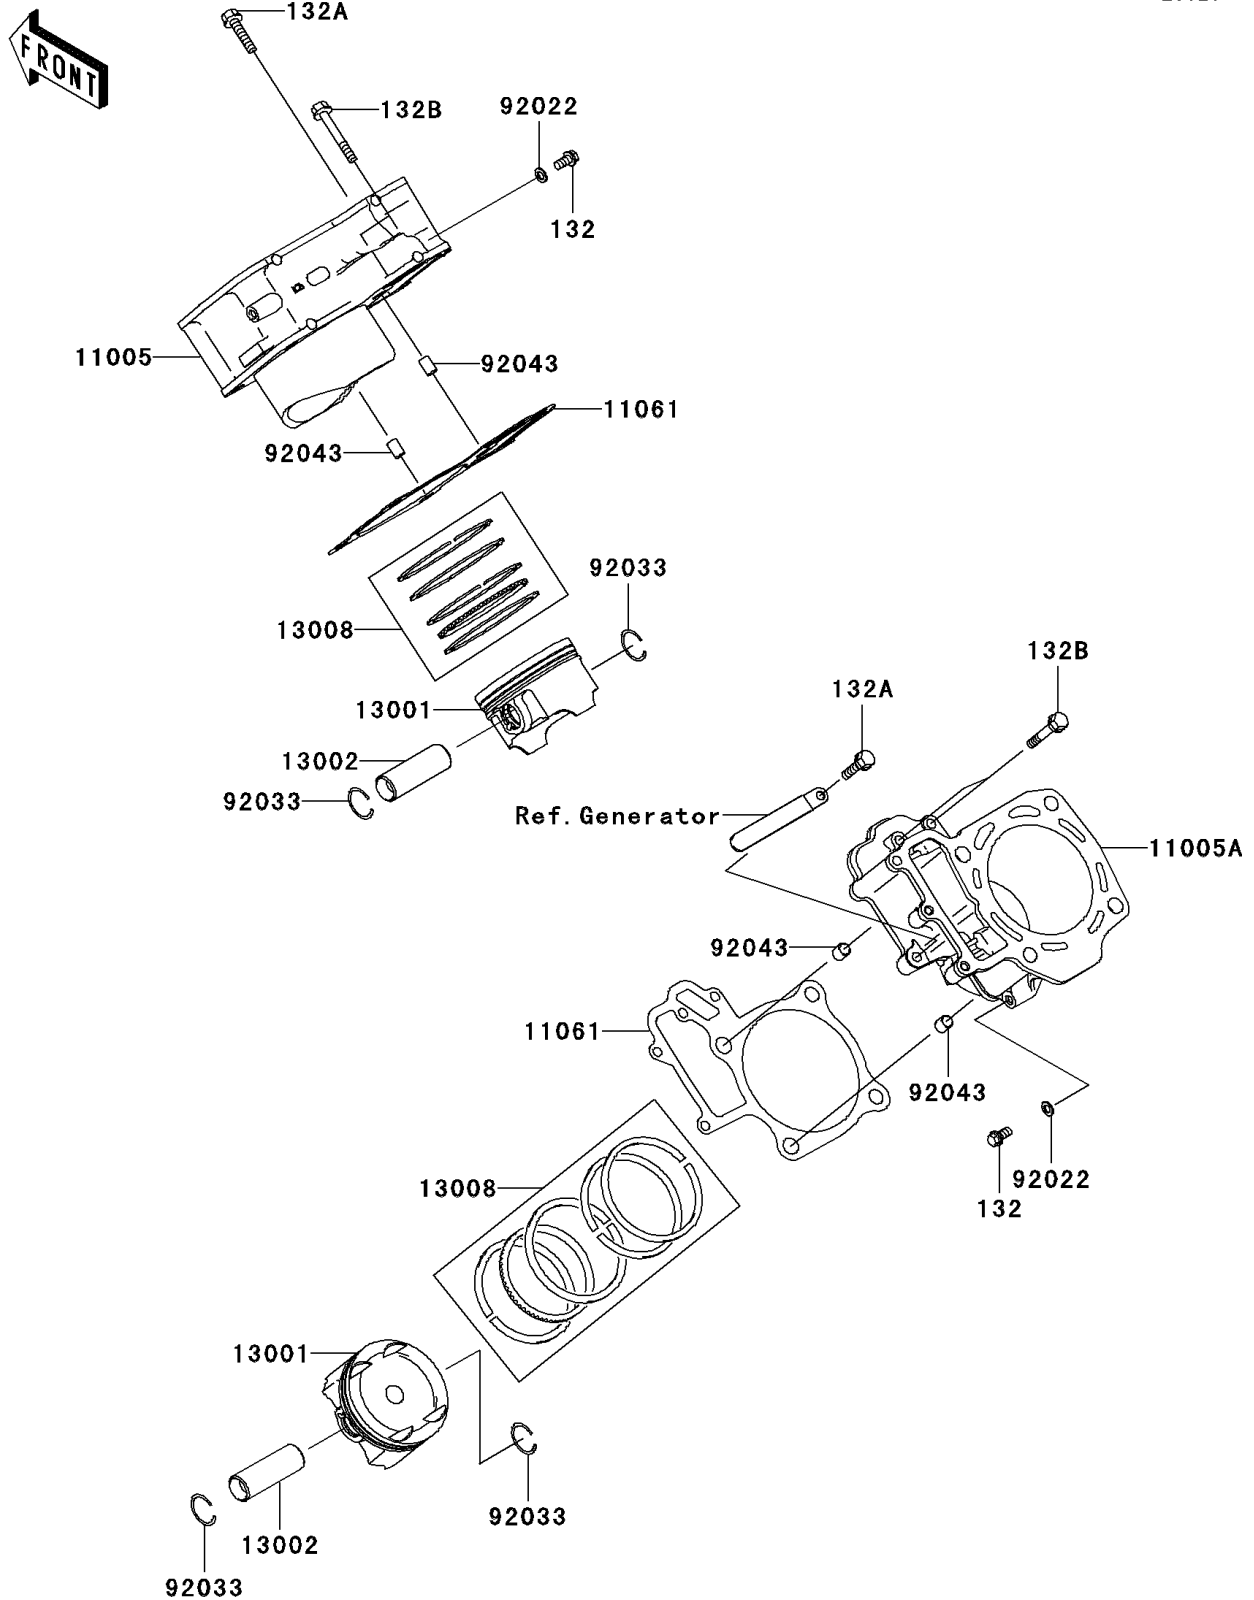

2008 Teryx® 750 4x4 NRA OUTDOORS™ PARTS DIAGRAM

Cylinder/Piston(s)

E1120

2008 Teryx® 750 4x4 NRA OUTDOORS™ PARTS LIST

Cylinder/Piston(s)

ITEM NAME	PART NUMBER	QUANTITY
BOLT-FLANGED-SMALL,6X12 (Ref # 132)	132BD0612	2
BOLT-FLANGED-SMALL,6X30 (Ref # 132A)	132BD0630	2
BOLT-FLANGED-SMALL,6X40 (Ref # 132B)	132BD0640	4
CYLINDER-ENGINE,FR (Ref # 11005)	11005-0107	1
CYLINDER-ENGINE,RR (Ref # 11005A)	11005-0108	1
GASKET,CYLINDER BASE (Ref # 11061)	11061-0063	2
PISTON-ENGINE (Ref # 13001)	13001-0021	2
PIN-PISTON (Ref # 13002)	13002-1060	2
RING-SET-PISTON (Ref # 13008)	13008-0008	2
WASHER,6.2X11X1 (Ref # 92022)	92022-304	2
RING-SNAP (Ref # 92033)	92033-1207	4
PIN,10.1X12X14 (Ref # 92043)	92043-4009	4