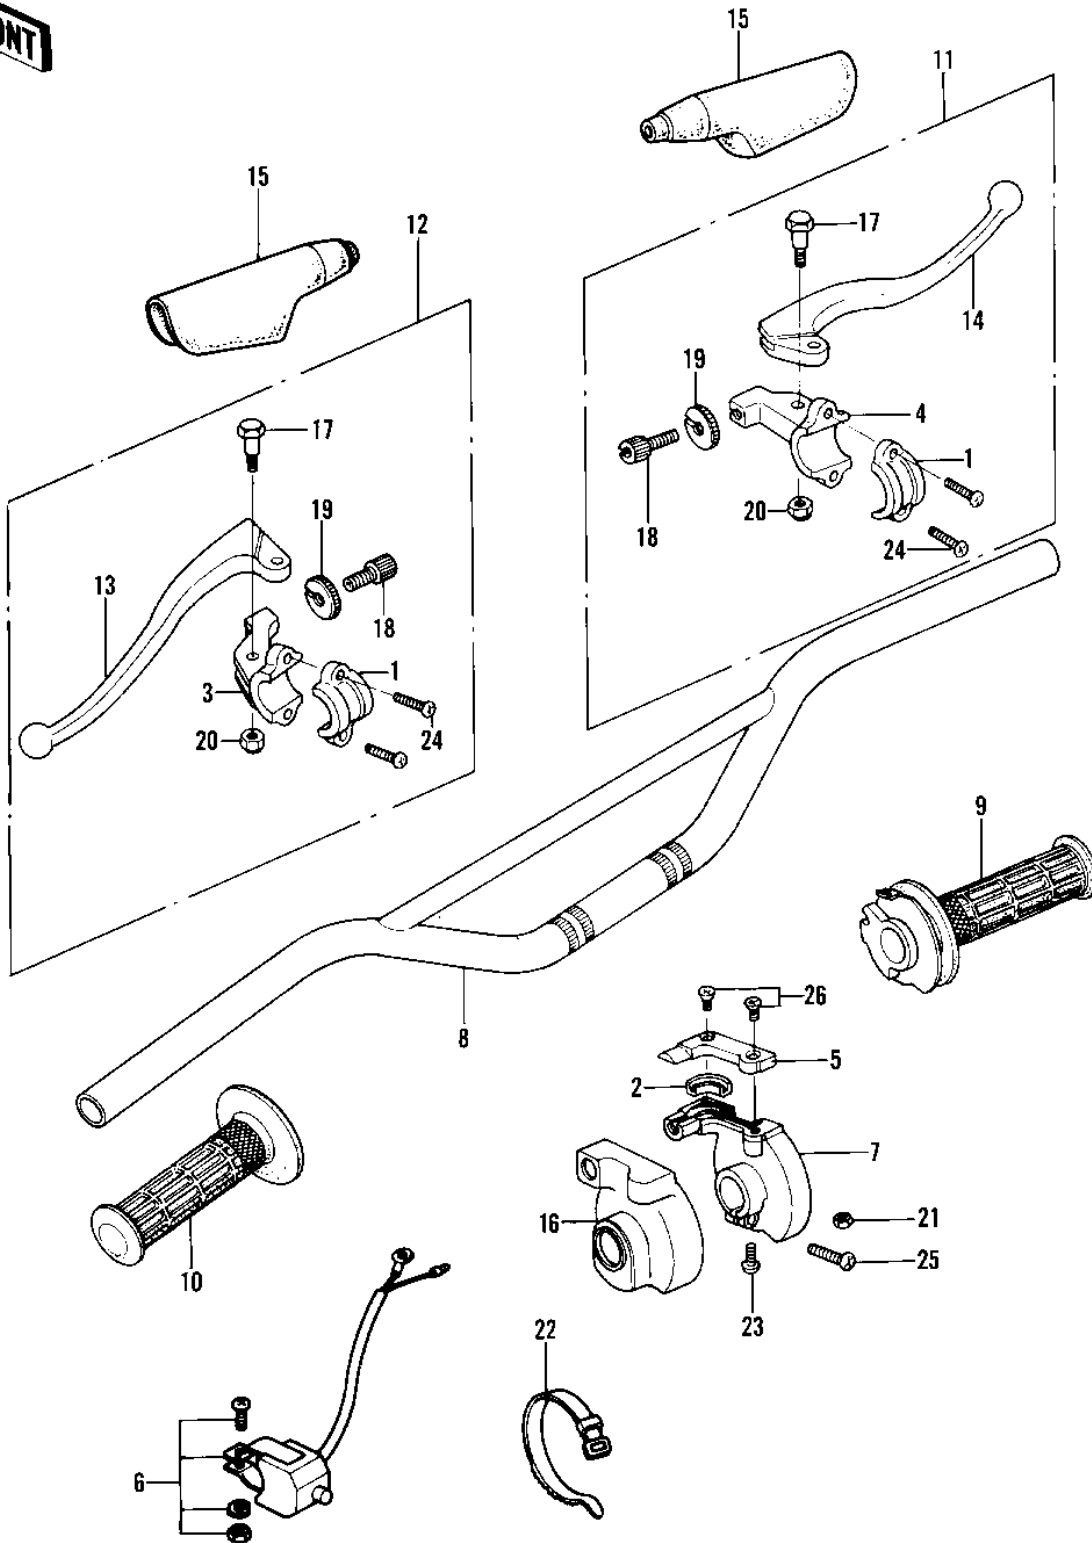

# 1982 KDX450 PARTS DIAGRAM

## HANDLEBAR

# 1982 KDX450 PARTS LIST

## HANDLEBAR

ITEM NAME	PART NUMBER	QUANTITY
BRACKET, A (Ref # 1)	11036-1297	2
GUIDE,THROTTLE PEACE (Ref # 2)	13070-1053	1
HOLDER,CLUTCH LEVER (Ref # 3)	13091-1131	1
HOLDER,BRAKE LEVER (Ref # 4)	13091-1135	1
COVER,THROTTLE UPP,RH (Ref # 5)	14025-1392	1
SWITCH,ASSY,ENG STOP (Ref # 6)	27010-1018	1
CASE,THROTTLE LWR,RH (Ref # 7)	32099-1024	1
HANDLEBAR (Ref # 8)	46003-4001	1
GRIP-ASSY,THROTTLE (Ref # 9)	46019-1020	1
GRIP,LH (Ref # 10)	46075-1024	1
LEVER-ASSY-GRIP (Ref # 11)	46076-1120	1
LEVER-ASSY-GRIP (Ref # 12)	46076-1023	1
LEVER-GRIP,CLUTCH (Ref # 13)	46092-1110	1
LEVER-GRIP,BRAKE (Ref # 14)	46092-1109	1
DUST COVER (Ref # 15)	46071-003	2
BOOT,THROTTLE CASE,RH (Ref # 16)	49006-1082	1
BOLT,HEX HEAD,6MM (Ref # 17)	92001-140	2
SCREW,CABLE ADJUST (Ref # 18)	46055-009	2
NUT,CABLE ADJUST LOCK (Ref # 19)	46056-006	2
NUT (Ref # 20)	92019-008	2
NUT (Ref # 21)	92019-008	1
BAND (Ref # 22)	92072-3505	1
SCREW PAN HEAD 4X8 (Ref # 23)	220B0408	1
SCREW-PAN-CROS (Ref # 24)	220B0514	4
SCREW PAN HEAD 5X20 (Ref # 25)	220B0520	1
SCREW OVL CNTSNK 4X12 (Ref # 26)	222E0412	2