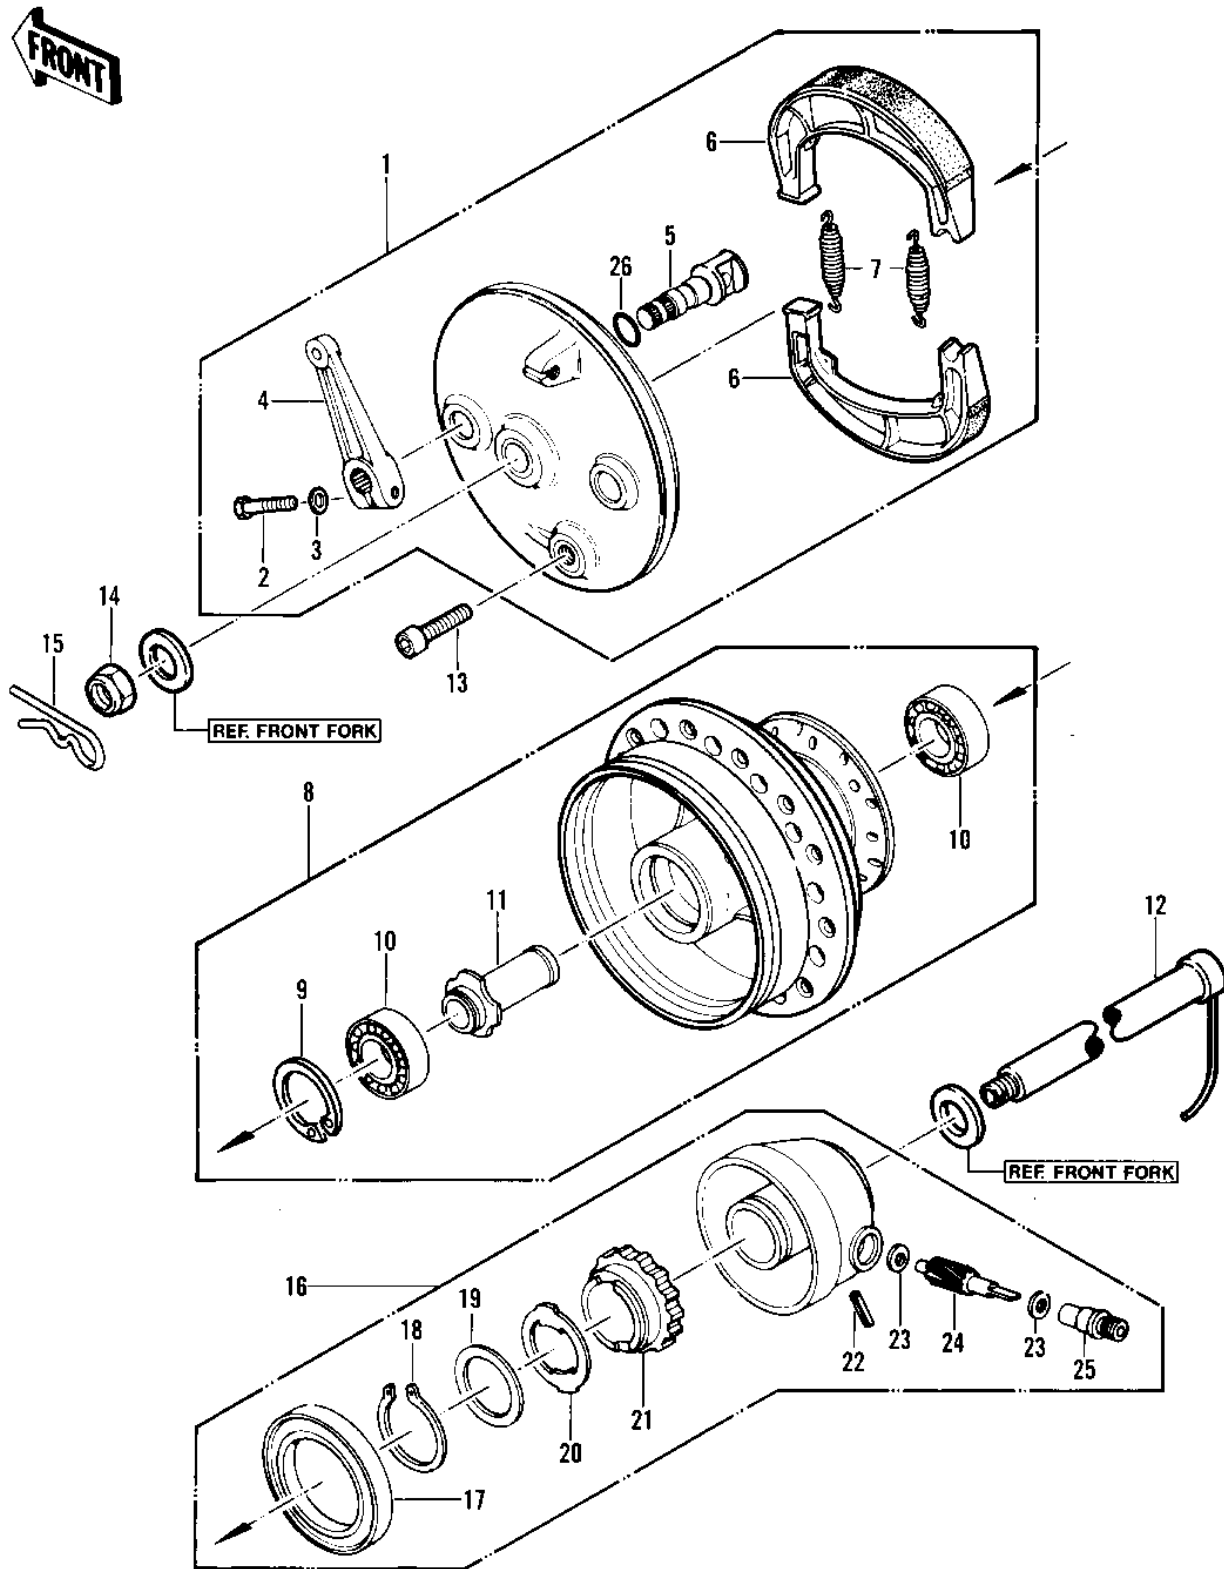

1982 KDX450 PARTS DIAGRAM

FRONT HUB/BRAKE

1982 KDX450 PARTS LIST

FRONT HUB/BRAKE

ITEM NAME	PART NUMBER	QUANTITY
PANEL-ASY,FR BRK (Ref # 1)	41035-1072	1
BOLT-UPSET (Ref # 2)	112G0622	1
WASHER PLAIN 6MM (Ref # 3)	410B0600	1
LEVER,FRONT BRAKE CAM (Ref # 4)	41053-1003	1
CAM SHAFT,BRAKE (Ref # 5)	41050-1002	1
SHOE-BRAKE (Ref # 6)	41048-1068	2
SPRING-BRAKE SHOE (Ref # 7)	42020-004	2
DRUM-ASSY,FR BRK (Ref # 8)	41034-4001	1
CIRCLIP,42MM (Ref # 9)	92033-1041	1
BEARING,FRONT DRUM (Ref # 10)	92045-033	2
COLLAR,FRONT BRAKE (Ref # 11)	92027-1034	1
AXLE,FRONT (Ref # 12)	41068-4001	1
BOLT,SOCKET,10X40 (Ref # 13)	92001-4002	1
NUT,14MM (Ref # 14)	42045-020	1
PIN,COTTER (Ref # 15)	550D3230	1
GEAR BOX ASSY (Ref # 16)	41078-011	1
OIL SEAL,#50659 (Ref # 17)	654A506509	1
CIRCLIP 24MM (Ref # 18)	480J2400	1
WASHER,THRUST (Ref # 19)	41065-005	1
RECEIVER,SPEEDOMETER (Ref # 20)	41064-015	1
GEAR,SPEEDOMETER (Ref # 21)	41059-027	1
PIN,SPRING (Ref # 22)	41082-001	1
WASHER THRST SPD PINI (Ref # 23)	41063-001	2
PINION,SPEEDOMETER (Ref # 24)	41060-015	1
BUSH,SPEEDMETER CABLE (Ref # 25)	41062-005	1
"O" RING,15MM (Ref # 26)	670B2015	1