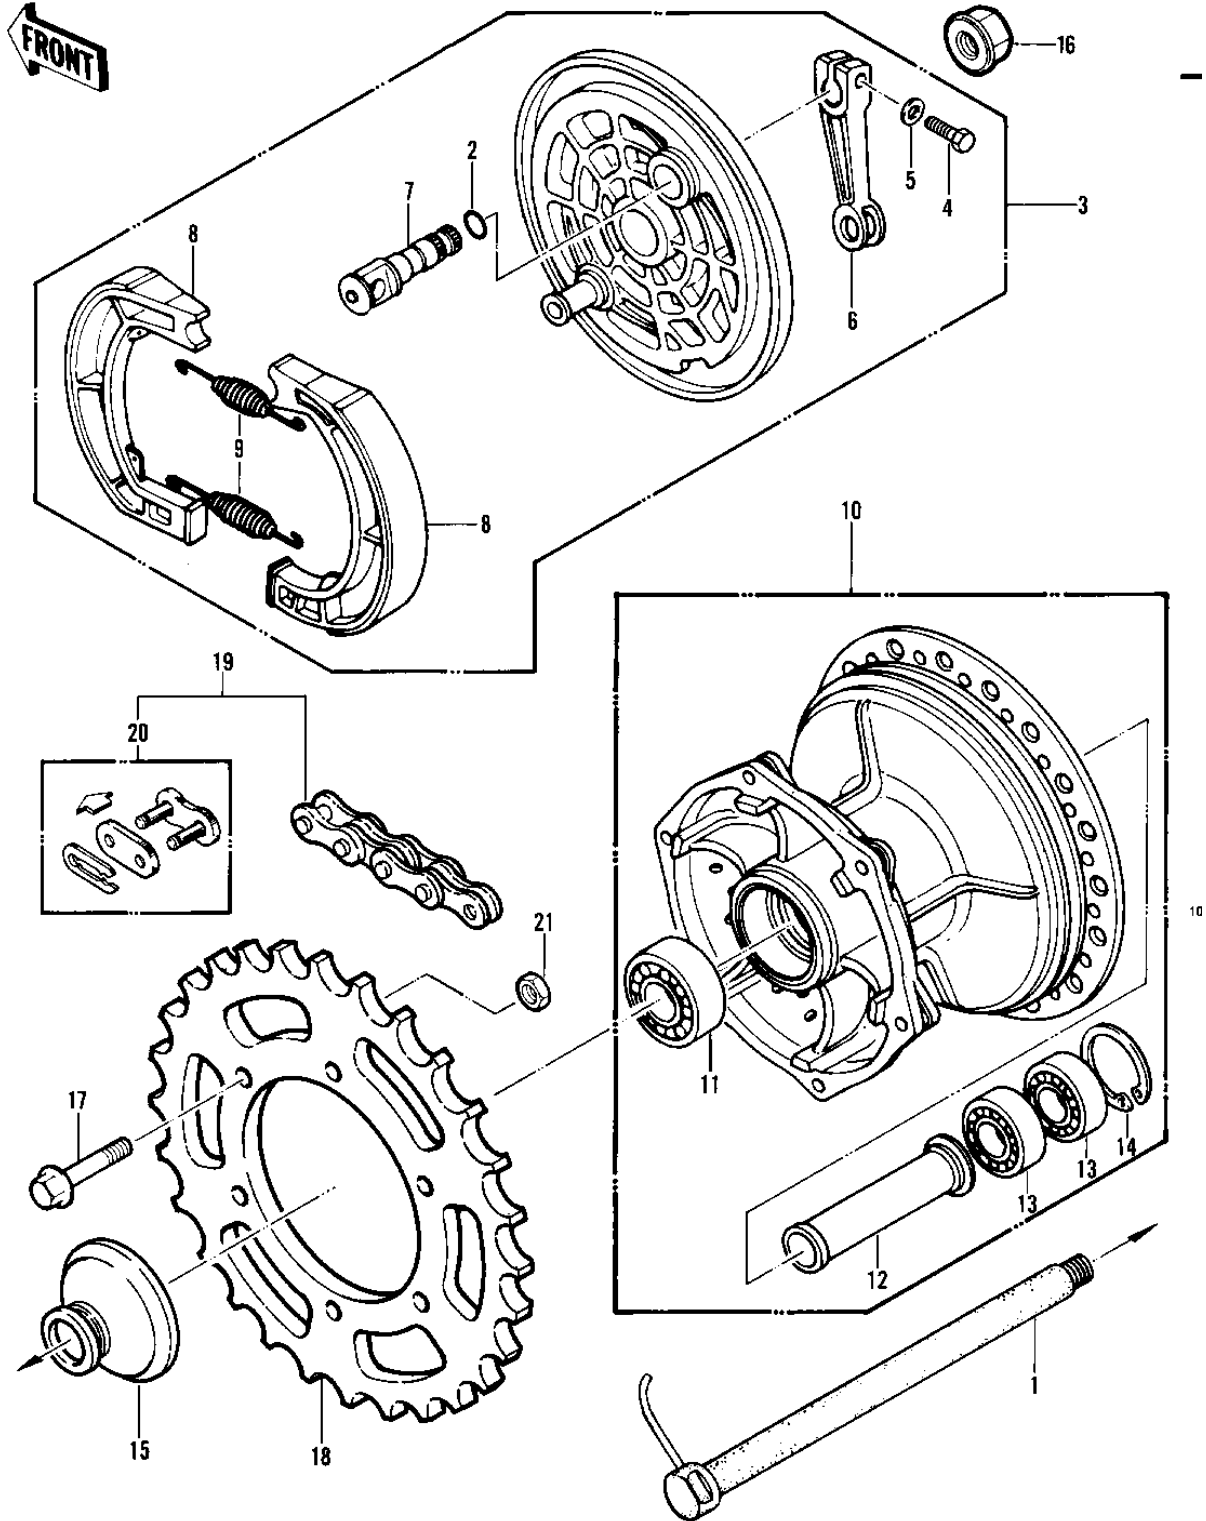

# 1982 KDX450 PARTS DIAGRAM

REAR HUB/BRAKE/CHAIN

# 1982 KDX450 PARTS LIST

## REAR HUB/BRAKE/CHAIN

ITEM NAME	PART NUMBER	QUANTITY
AXLE,REAR (Ref # 1)	41068-4002	1
"O" RING,15MM (Ref # 2)	670B2015	1
PANEL-ASY,RR BRK (Ref # 3)	41035-1047	1
BOLT-UPSET (Ref # 4)	112G0622	1
WASHER PLAIN 6MM (Ref # 5)	410B0600	1
LEVER BRAKE CAM (Ref # 6)	41053-1022	1
CAME-BRAKE (Ref # 7)	41050-1018	1
SHOE-BRAKE (Ref # 8)	41048-1018	2
SPRING-BRAKE SHOE (Ref # 9)	42020-004	2
DRUM-ASSY,RR BRK (Ref # 10)	41034-1019	1
BEARING,BALL,6204UUC3 (Ref # 11)	601B6204UU	1
COLLAR,REAR BRAKE (Ref # 12)	92027-1207	1
BEARING-BALL,#6003UC3 (Ref # 13)	601B6003U	2
CIRCLIP,35MM (Ref # 14)	481J3500	1
COLLAR (Ref # 15)	92027-4013	1
NUT,16M/M (Ref # 16)	92015-1015	1
BOLT,HEX HEAD,8X36 (Ref # 17)	92001-1041	6
REAR SPROCKET,50T STD (Ref # 18)	42041-1006	1
REAR SPROCKET,48T (Ref # 18)	42041-1022	(1
REAR,SPROCKET,52T (Ref # 18)	42041-1008	(1
CHAIN-DRIVE (Ref # 19)	92057-4009	1
JOINT-CHAIN (Ref # 20)	92058-4001	1
NUT,8MM (Ref # 21)	92015-1134	6