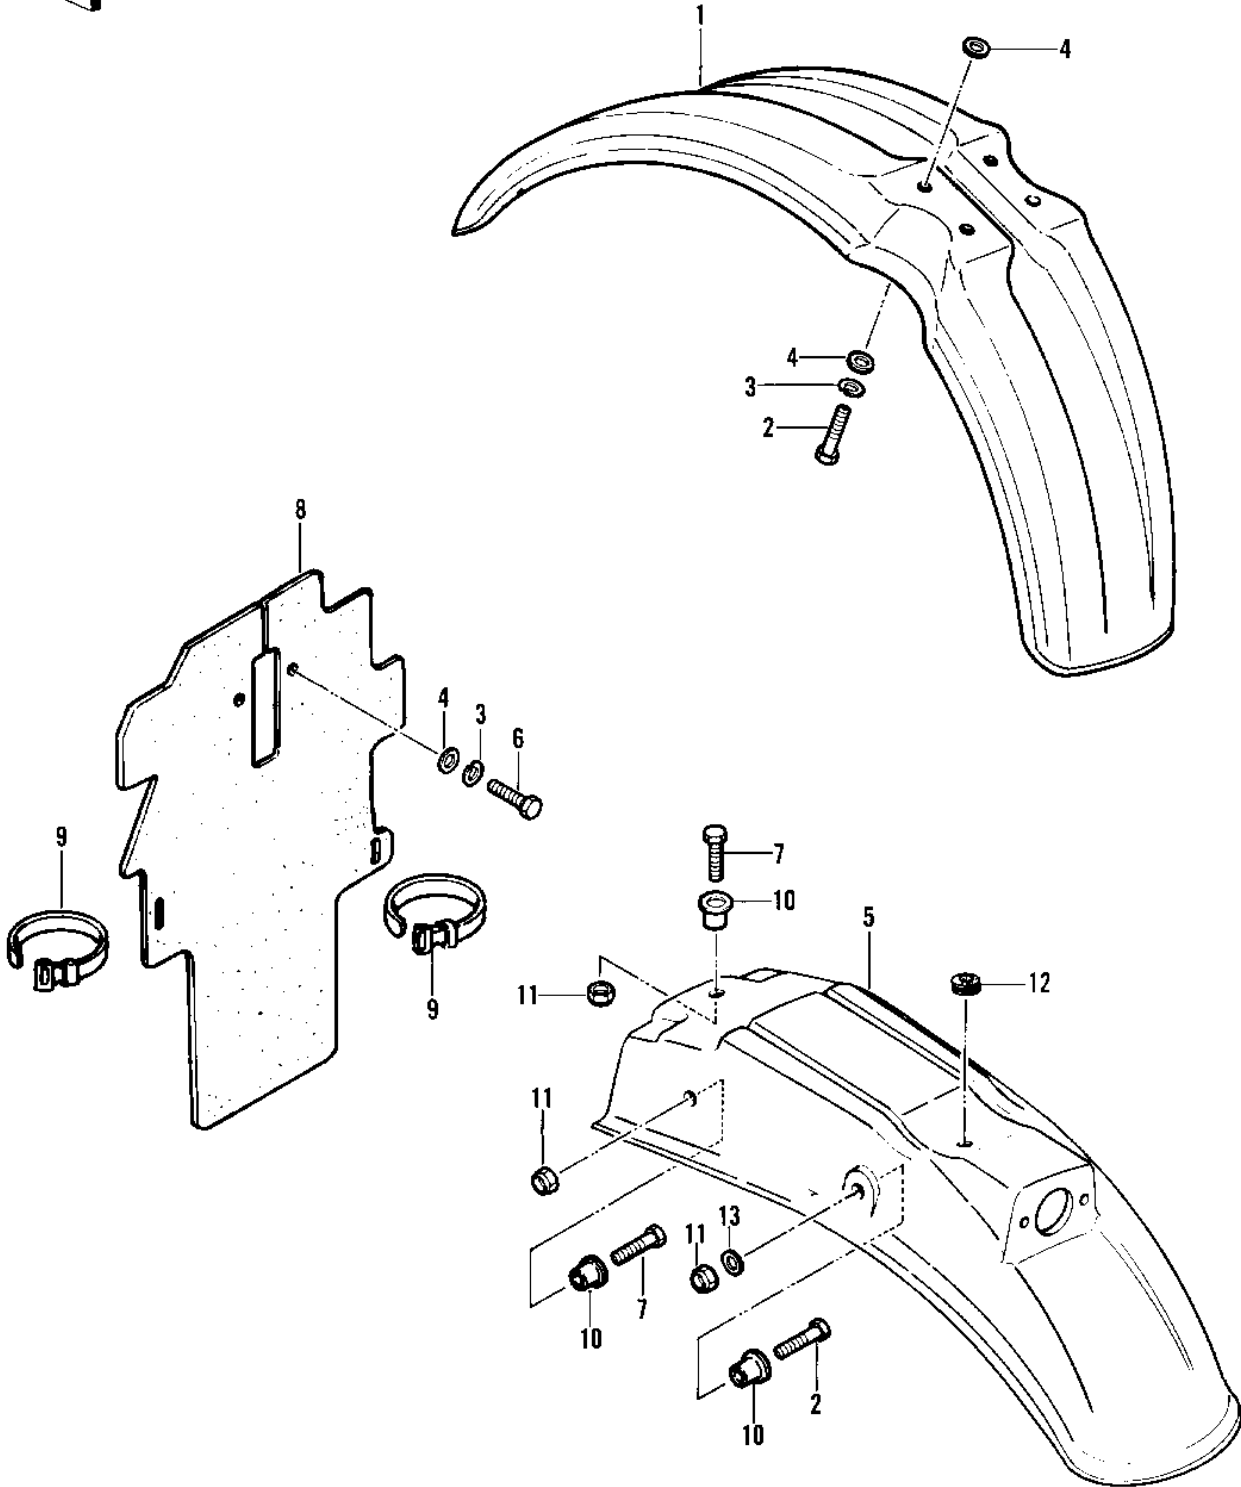

1982 KDX450 PARTS DIAGRAM

FENDERS

1982 KDX450 PARTS LIST

FENDERS

ITEM NAME	PART NUMBER	QUANTITY
FENDER-FRONT,L.GREEN (Ref # 1)	35004-1233-6W	1
BOLT-UPSET,6X16 (Ref # 2)	112G0616	6
WASHER SPRING 6MM (Ref # 3)	461F0600	6
WASHER 6.5X20X1.6T (Ref # 4)	92022-125	10
FENDER-RR,L.GREEN (Ref # 5)	35022-1068-6W	1
BOLT-UPSET,6X12 (Ref # 6)	112G0612	2
BOLT-UPSET 6X14 (Ref # 7)	112B0614	3
FLAP (Ref # 8)	35019-1013	1
BAND (Ref # 9)	92072-3505	2
COLLAR (Ref # 10)	92027-1260	5
NUT (Ref # 11)	92019-008	5
GROMMET (Ref # 12)	92071-024	1
WASHER PLAIN 6MM (Ref # 13)	411B0600	2