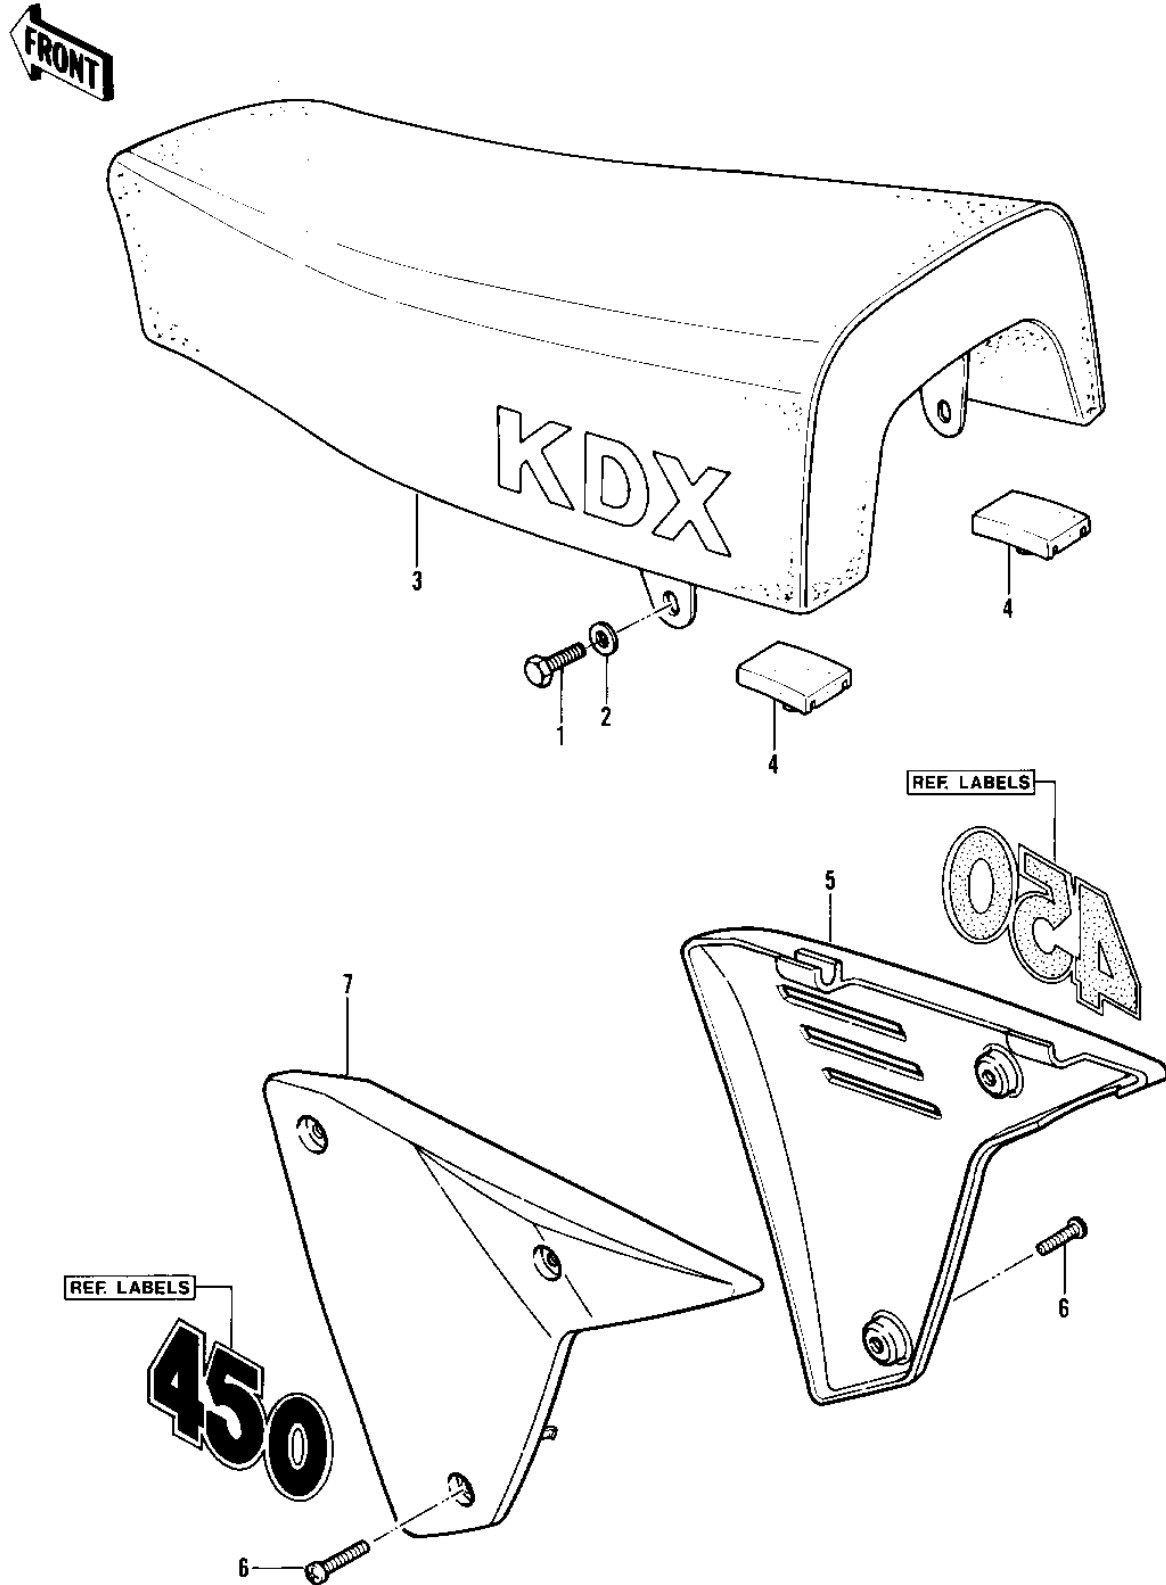

# 1982 KDX450 PARTS DIAGRAM

SEAT/SIDE COVERS

# 1982 KDX450 PARTS LIST

## SEAT/SIDE COVERS

ITEM NAME	PART NUMBER	QUANTITY
BOLT-SMALL-UPSET,8X16 (Ref # 1)	115G0816	2
WASHER PLAIN 8MM (Ref # 2)	411B0800	2
SEAT-ASSY (Ref # 3)	53001-4004	1
DAMPER,SEAT (Ref # 4)	92075-1226	2
COVER-SIDE,L.GREEN (Ref # 5)	36001-1105-6W	1
SCREW,6X14 (Ref # 6)	92009-1287	5
COVER,SIDE,LH,L.GREEN (Ref # 7)	36001-1087-6W	1