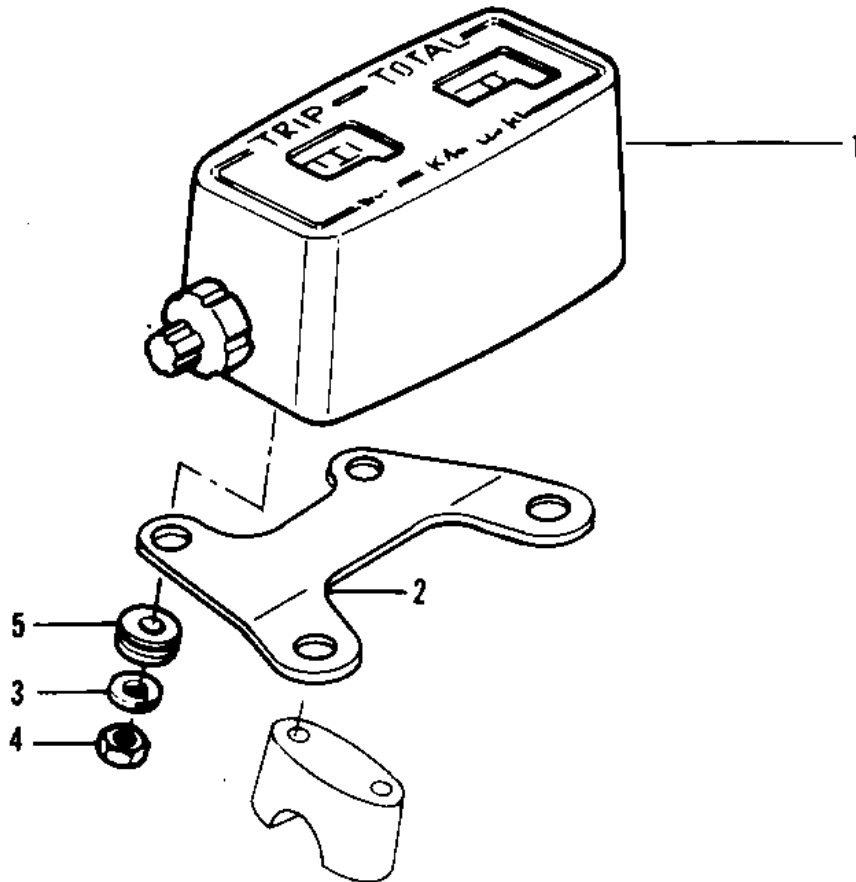

# 1982 KDX450 PARTS DIAGRAM

METER

—  
—

10

# 1982 KDX450 PARTS LIST

## METER

ITEM NAME	PART NUMBER	QUANTITY
ODOMETER,MILE (Ref # 1)	25005-1061	1
25005-1061 (Canada) (Ref # 1)	25005-1062	1
BRACKET,SPEEDOMETER (Ref # 2)	11034-4019	1
WASHER,5.2X16X16X1.2T (Ref # 3)	25009-004	2
NUT-CAP,5MM (Ref # 4)	322C0500	2
DAMPER RUBBER,METER (Ref # 5)	92075-1209	2