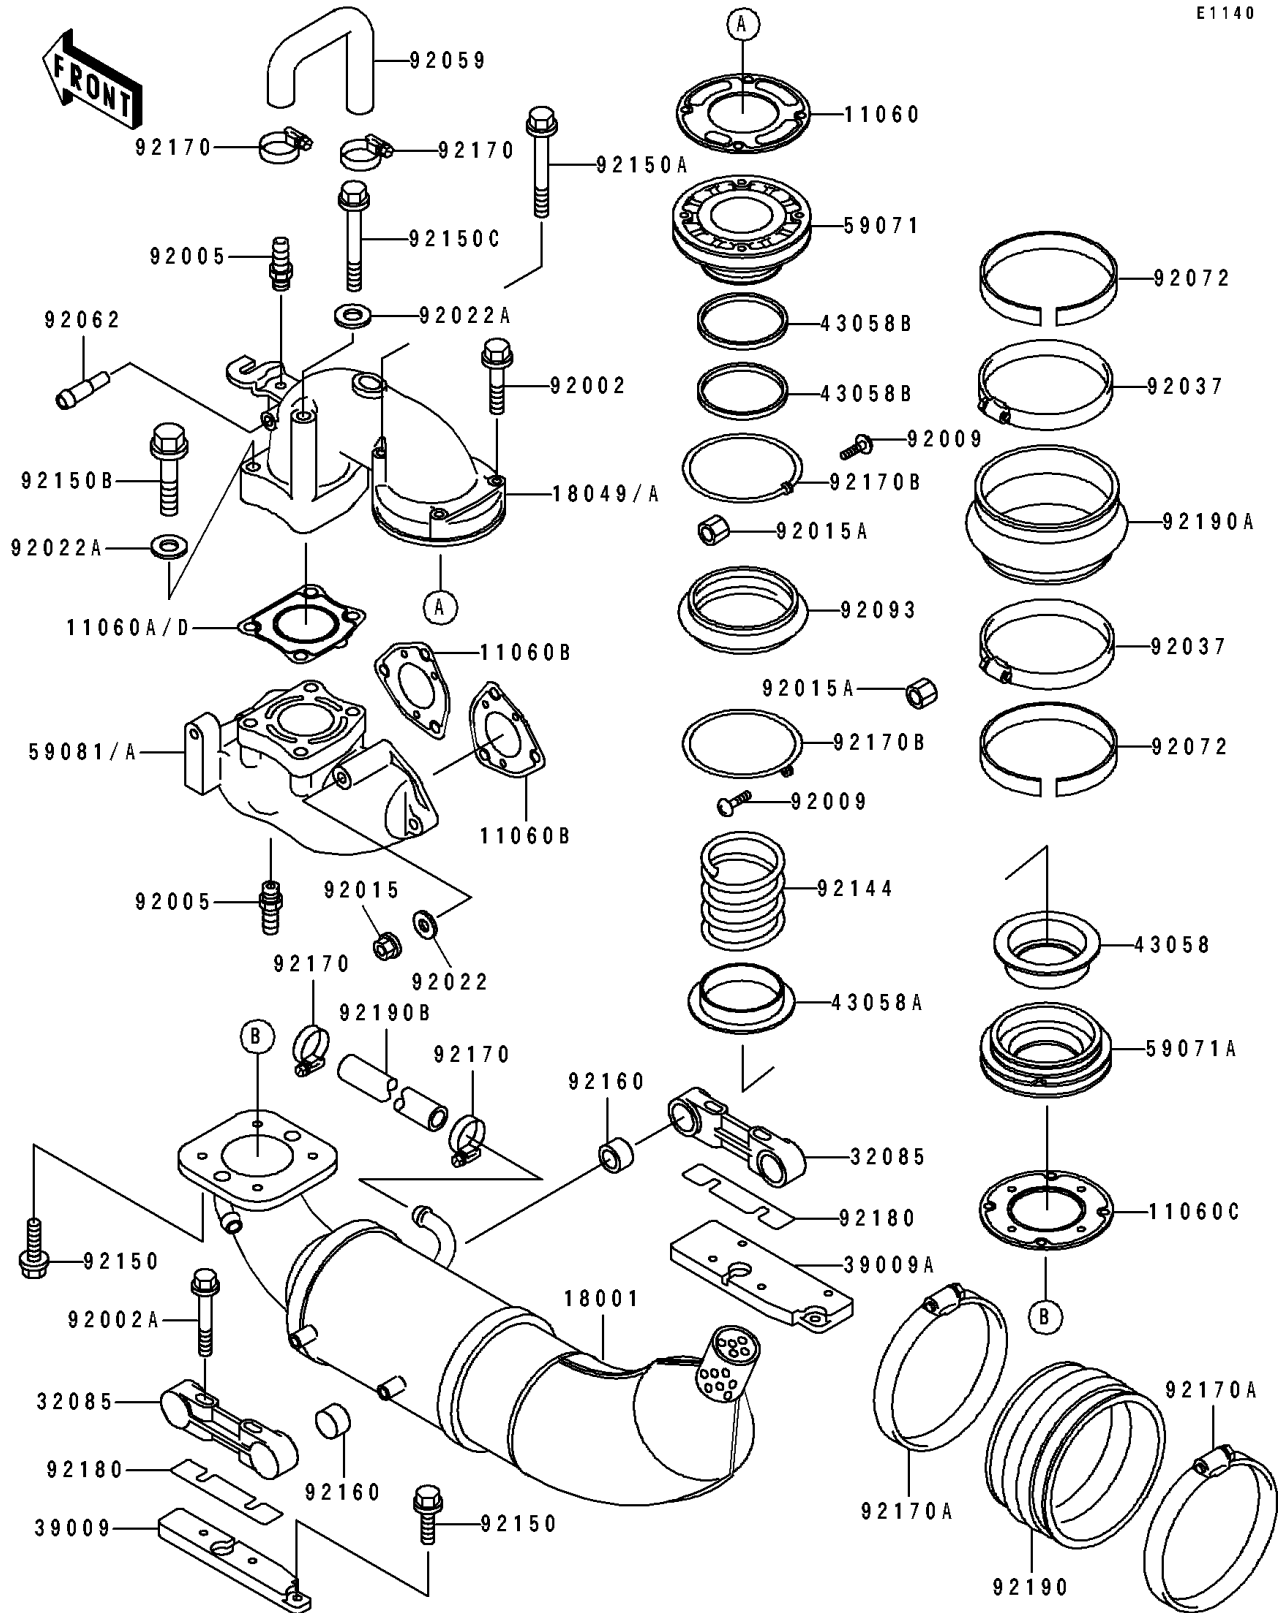

1995 750 SS PARTS DIAGRAM

Muffler(s)

E1140

1995 750 SS PARTS LIST

Muffler(s)

ITEM NAME	PART NUMBER	QUANTITY
GASKET,EXHAUST PIPE (Ref # 11060)	11060-3718	1
GASKET,EXHAUST PIPE (Ref # 11060B)	11060-3721	2
GASKET,MUFFLER (Ref # 11060C)	11060-3724	1
GASKET,EXHAUST MANIFOLD (Ref # 11060D)	11060-3732	1
MUFFLER (Ref # 18001)	18001-3747	1
PIPE-EXHAUST (Ref # 18049A)	18049-3740	1
STOPPER (Ref # 32085)	32085-3713	2
BLOCK-MOUNT,LH (Ref # 39009)	39009-3707	1
BLOCK-MOUNT,RH (Ref # 39009A)	39009-3708	1
RING (Ref # 43058)	43058-3705	1
RING (Ref # 43058A)	43058-3706	1
RING (Ref # 43058B)	43058-3707	2
JOINT,UPP (Ref # 59071)	59071-3728	1
JOINT,LWR (Ref # 59071A)	59071-3729	1
MANIFOLD-EXHAUST (Ref # 59081A)	59081-3713	1
BOLT,6X35 (Ref # 92002)	92002-3715	2
BOLT,6X45 (Ref # 92002A)	92002-3717	4
FITTING,HOSE (Ref # 92005)	92005-3712	2
SCREW,3X14 (Ref # 92009)	92009-3796	2
NUT,CAP,8MM (Ref # 92015)	92015-1371	6
NUT,3MM (Ref # 92015A)	92015-3825	2
WASHER,8.2X18X1.5 (Ref # 92022)	92022-1964	6
WASHER,10.2X20X1.5 (Ref # 92022A)	92022-3742	4
CLAMP (Ref # 92037)	92037-3706	2
TUBE,HEAD-EXHAUST (Ref # 92059)	92059-3872	1
NOZZLE (Ref # 92062)	92062-3705	1
BAND,ID=111 (Ref # 92072)	92072-3740	2
SEAL (Ref # 92093)	92093-3738	1
SPRING (Ref # 92144)	92144-3739	1

1995 750 SS PARTS LIST

Muffler(s)

ITEM NAME	PART NUMBER	QUANTITY
BOLT,6X18 (Ref # 92150)	92150-3729	8
BOLT,6X80 (Ref # 92150A)	92150-3761	2
BOLT,10X50 (Ref # 92150B)	92150-3819	2
BOLT,10X145 (Ref # 92150C)	92150-3820	2
DAMPER (Ref # 92160)	92160-3740	4
CLAMP (Ref # 92170)	92170-3718	4
CLAMP (Ref # 92170A)	92170-3721	2
CLAMP (Ref # 92170B)	92170-3731	2
SHIM (Ref # 92180)	92180-3701	AR
TUBE (Ref # 92190)	92190-3709	1
TUBE,JOINT (Ref # 92190A)	92190-3712	1
TUBE,13X19X140 (Ref # 92190B)	92190-3714	1