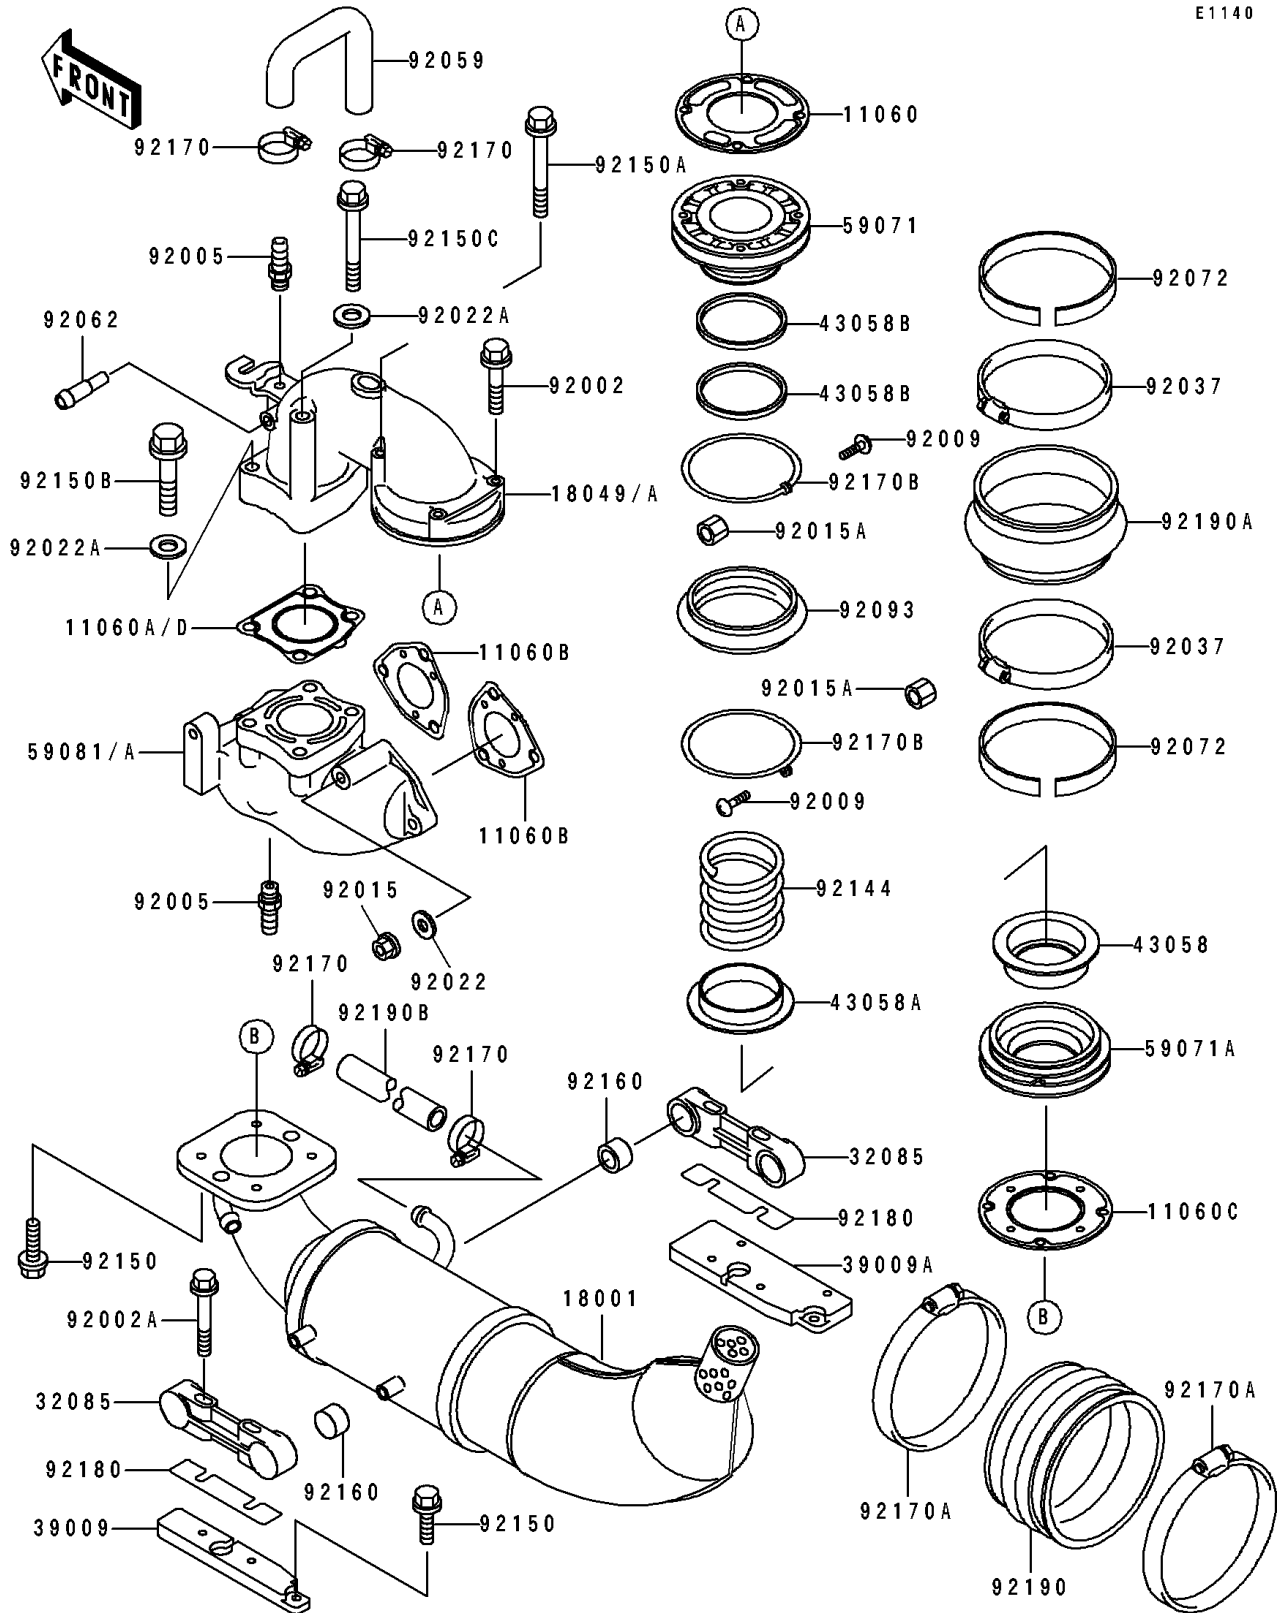

1995 750 SS PARTS DIAGRAM

Muffler(s)

E1140

1995 750 SS PARTS LIST

Muffler(s)

ITEM NAME	PART NUMBER	QUANTITY
GASKET,EXHAUST PIPE (Ref # 11060)	11060-3718	1
GASKET,EXHAUST PIPE (Ref # 11060B)	11060-3721	2
GASKET,MUFFLER (Ref # 11060C)	11060-3724	1
GASKET,EXHAUST MANIFOLD (Ref # 11060D)	11060-3732	1
MUFFLER (Ref # 18001)	18001-3747	1
PIPE-EXHAUST (Ref # 18049A)	18049-3740	1
STOPPER (Ref # 32085)	32085-3713	2
BLOCK-MOUNT,LH (Ref # 39009)	39009-3707	1
BLOCK-MOUNT,RH (Ref # 39009A)	39009-3708	1
RING (Ref # 43058)	43058-3705	1
RING (Ref # 43058A)	43058-3706	1
RING (Ref # 43058B)	43058-3707	2
JOINT,UPP (Ref # 59071)	59071-3728	1
JOINT,LWR (Ref # 59071A)	59071-3729	1
MANIFOLD-EXHAUST (Ref # 59081A)	59081-3713	1
BOLT,6X35 (Ref # 92002)	92002-3715	2
BOLT,6X45 (Ref # 92002A)	92002-3717	4
FITTING,HOSE (Ref # 92005)	92005-3712	2
SCREW,3X14 (Ref # 92009)	92009-3796	2
NUT,CAP,8MM (Ref # 92015)	92015-1371	6
NUT,3MM (Ref # 92015A)	92015-3825	2
WASHER,8.2X18X1.5 (Ref # 92022)	92022-1964	6
WASHER,10.2X20X1.5 (Ref # 92022A)	92022-3742	4
CLAMP (Ref # 92037)	92037-3706	2
TUBE,HEAD-EXHAUST (Ref # 92059)	92059-3872	1
NOZZLE (Ref # 92062)	92062-3705	1
BAND,ID=111 (Ref # 92072)	92072-3740	2
SEAL (Ref # 92093)	92093-3738	1
SPRING (Ref # 92144)	92144-3739	1

1995 750 SS PARTS LIST

Muffler(s)

ITEM NAME	PART NUMBER	QUANTITY
BOLT,6X18 (Ref # 92150)	92150-3729	8
BOLT,6X80 (Ref # 92150A)	92150-3761	2
BOLT,10X50 (Ref # 92150B)	92150-3819	2
BOLT,10X145 (Ref # 92150C)	92150-3820	2
DAMPER (Ref # 92160)	92160-3740	4
CLAMP (Ref # 92170)	92170-3718	4
CLAMP (Ref # 92170A)	92170-3721	2
CLAMP (Ref # 92170B)	92170-3731	2
SHIM (Ref # 92180)	92180-3701	AR
TUBE (Ref # 92190)	92190-3709	1
TUBE,JOINT (Ref # 92190A)	92190-3712	1
TUBE,13X19X140 (Ref # 92190B)	92190-3714	1