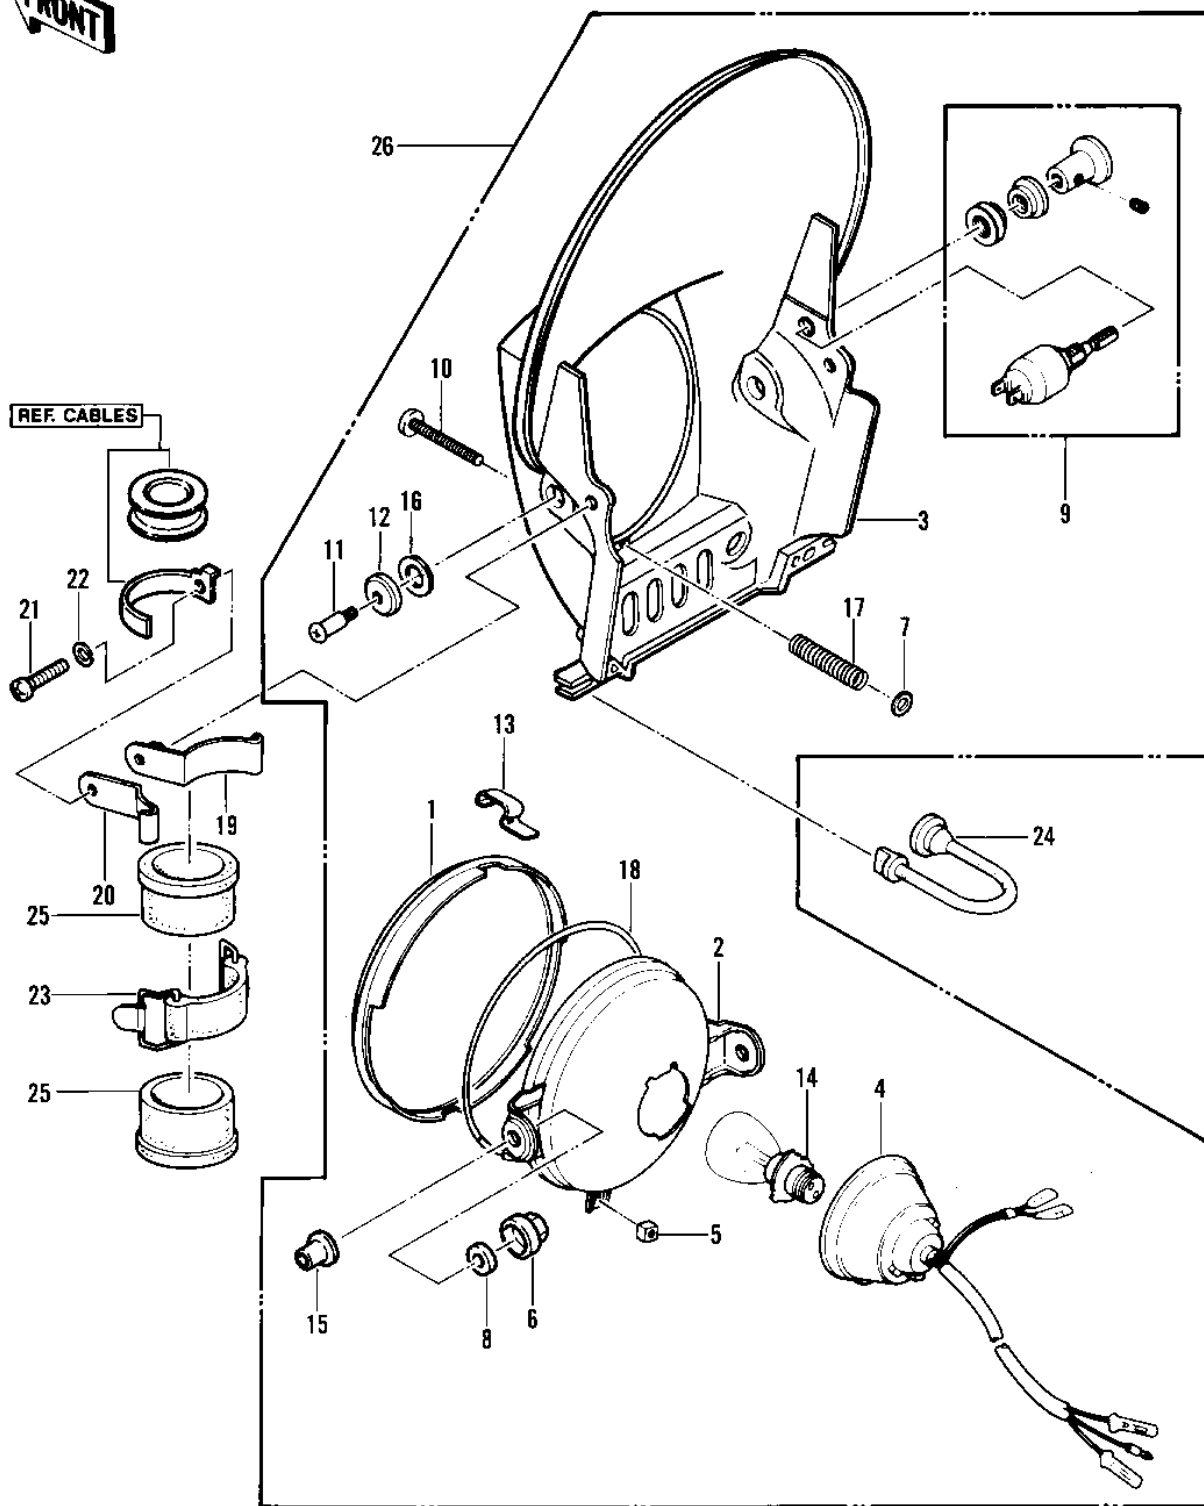

1982 KDX450 PARTS DIAGRAM

HEADLIGHT

10'

1982 KDX450 PARTS LIST

HEADLIGHT

ITEM NAME	PART NUMBER	QUANTITY
COVER,HEAD LAMP (Ref # 1)	14025-4002	1
LAMP,HEAD (Ref # 2)	23004-4001	1
BODY-COMP-HEAD LAMP,L (Ref # 3)	23005-5002-7F	1
SOCKET,HEAD LAMP (Ref # 4)	23008-4001	1
NUT,4MM (Ref # 5)	23020-018	1
NUT,HEAD LAMP RIM FIT (Ref # 6)	23020-023	2
WASHER (Ref # 7)	23021-004	1
WASHER-PLAIN,5MM (Ref # 8)	23021-012	2
SWITCH,HEAD LAMP (Ref # 9)	27004-4001	1
SCREW,ADJUSTING,4X43 (Ref # 10)	92009-4002	1
SCREW,HEAD LAMP (Ref # 11)	92009-4003	2
WASHER,HEAD LAMP (Ref # 12)	92022-4005	2
CLAMP,HEAD LAMP (Ref # 13)	92037-4001	3
BULB,6V 35/25W (Ref # 14)	92069-4001	1
DAMPER,HEAD LAMP (Ref # 15)	92075-4009	2
DAMPER,HEAD LAMP (Ref # 16)	92075-4010	2
SPRING,FOCUS ADJUSTNG (Ref # 17)	92081-4003	1
SEAL,HEAD LAMP (Ref # 18)	92093-4001	1
BRACKET (Ref # 19)	11034-4007	2
BRACKET (Ref # 20)	11034-4008	2
SCREW PAN HEAD 6X16 (Ref # 21)	220B0616	2
WASHER SPRING 6MM (Ref # 22)	461F0600	2
BAND,FUEL TANK (Ref # 23)	92072-076	2
BAND,HEAD LAMP (Ref # 24)	92072-077	2
DAMPER (Ref # 25)	92075-4005	4
HEAD LAMP ASSY (Ref # 26)	23001-4001	1