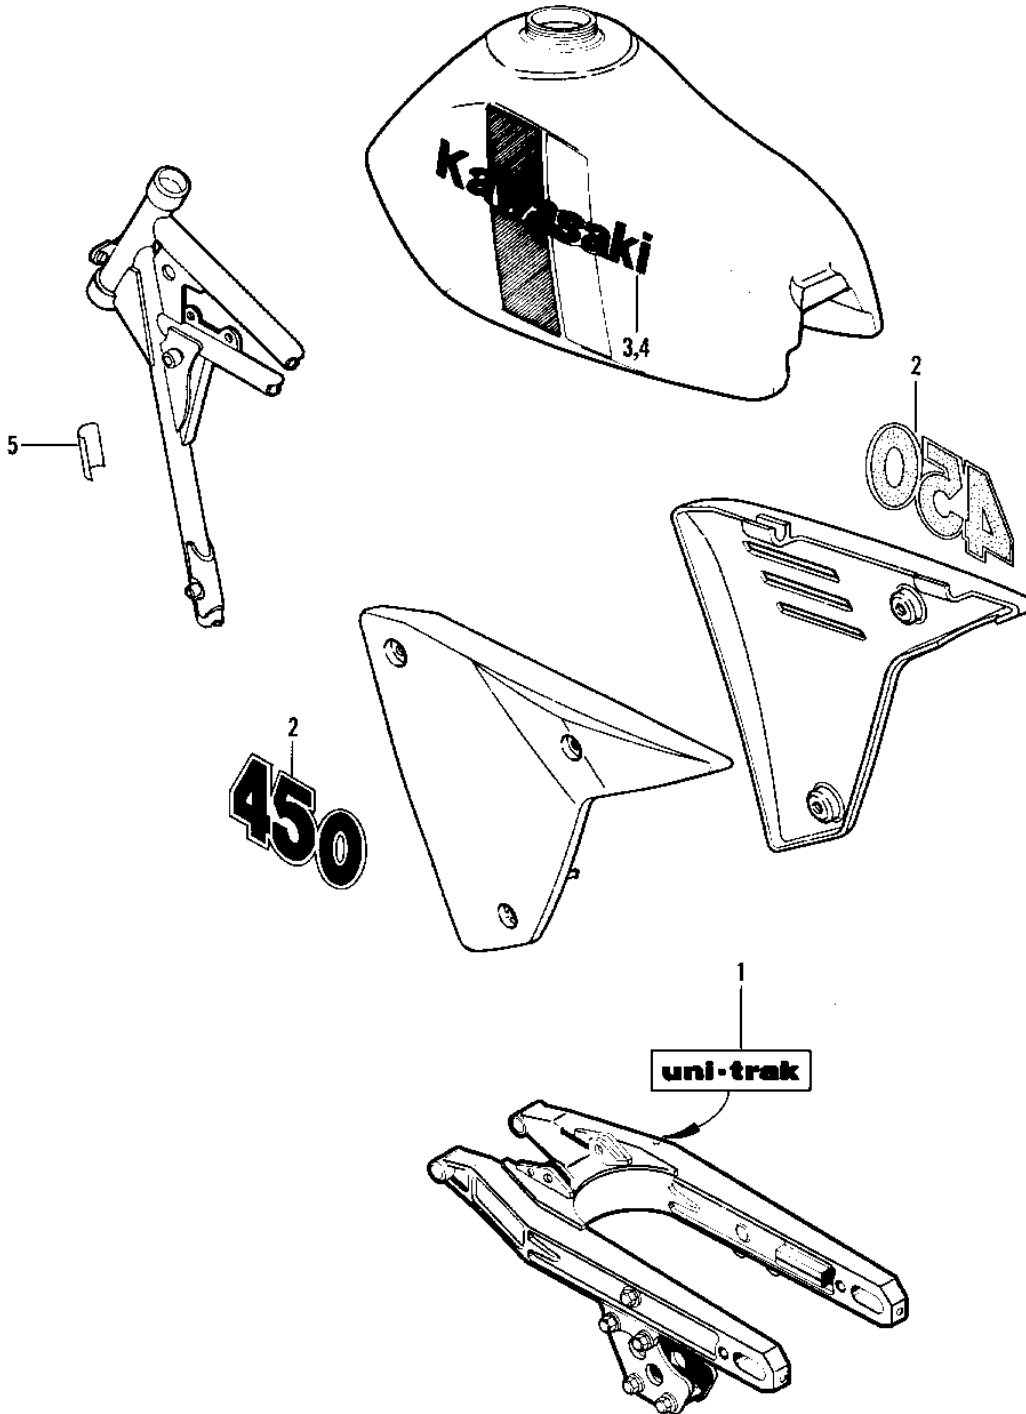

1982 KDX450 PARTS DIAGRAM

LABELS

1982 KDX450 PARTS LIST

LABELS

ITEM NAME	PART NUMBER	QUANTITY
MARK (Ref # 1)	56018-1157	1
MARK,SIDE COVER (Ref # 2)	56018-1293	2
EMBLEM (Ref # 3)	56014-4007	1
EMBLEM (Ref # 4)	56014-4008	1
LABEL,WARNING (Ref # 5)	56040-4001	1