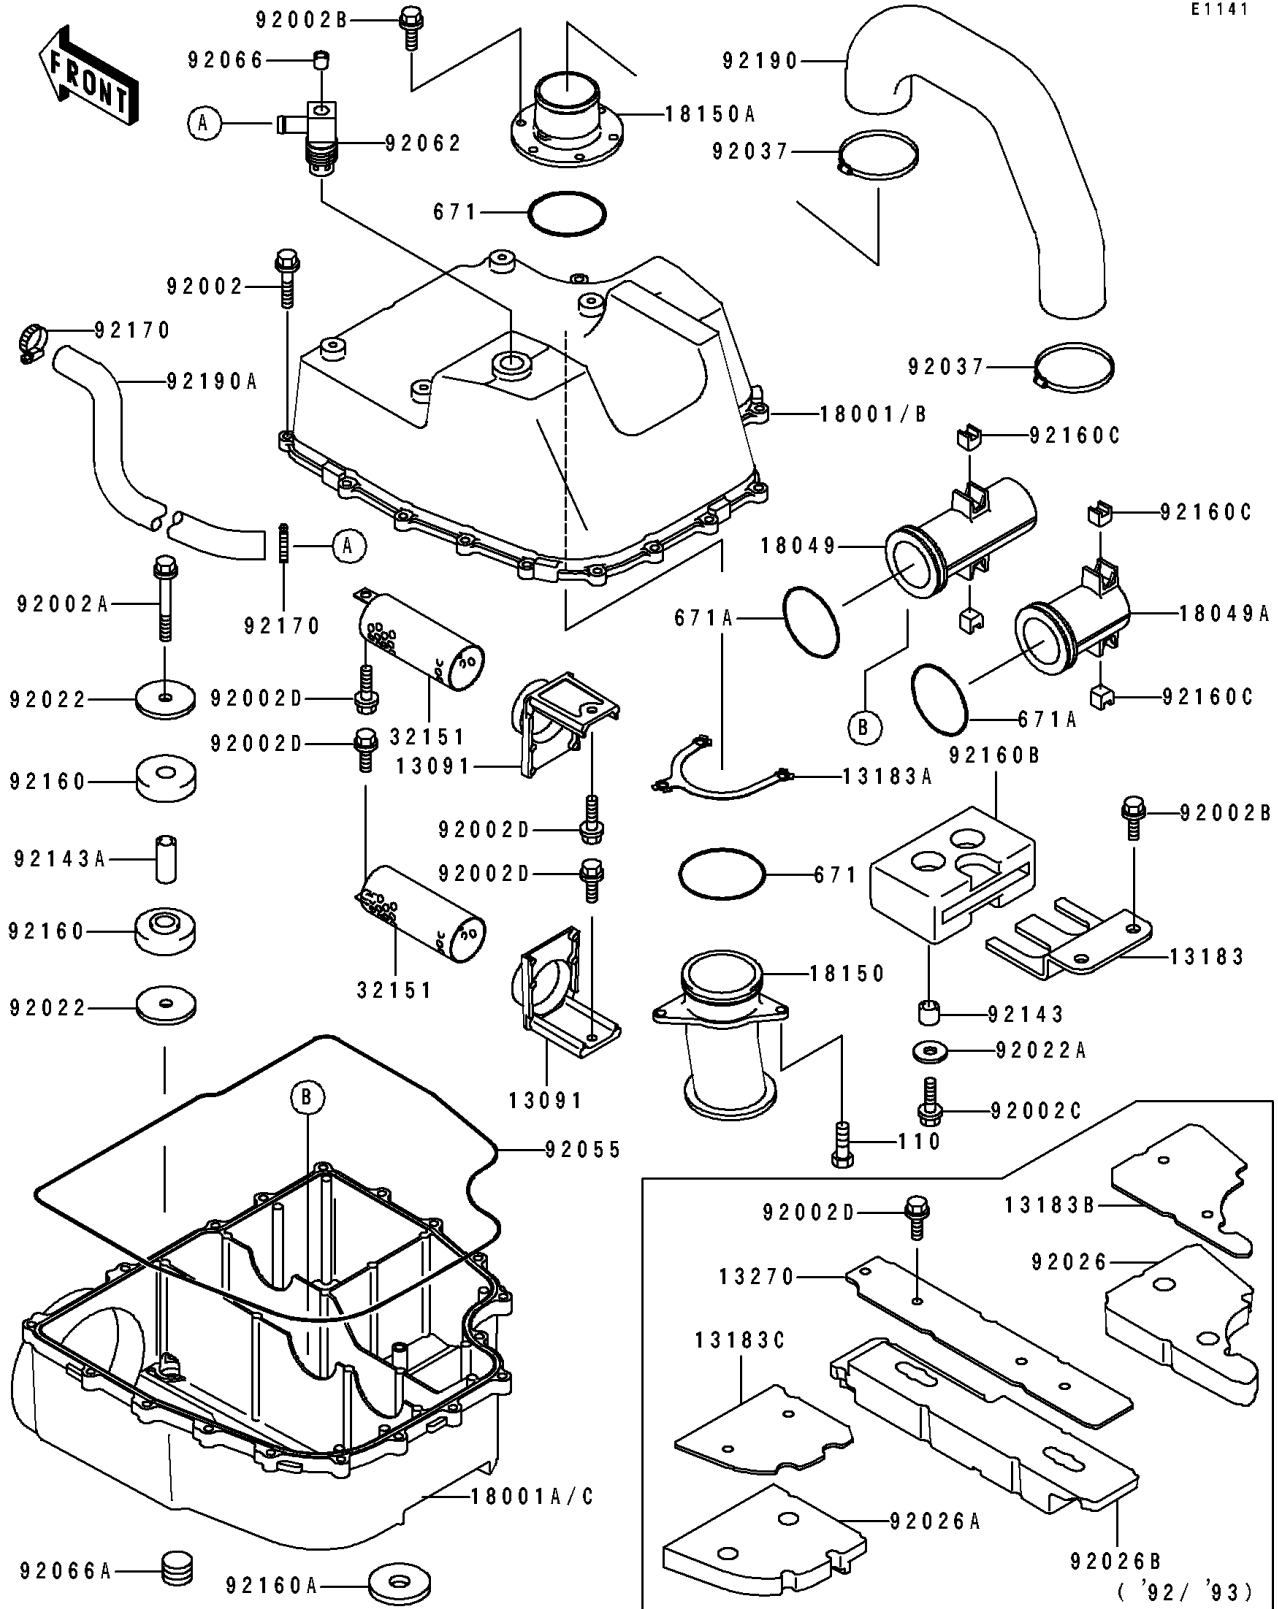

1995 750 SS PARTS DIAGRAM

Water Muffler

E1141

1995 750 SS PARTS LIST

Water Muffler

ITEM NAME	PART NUMBER	QUANTITY
HOLDER (Ref # 13091)	13091-3778	2
PLATE (Ref # 13183)	13183-3760	1
PLATE (Ref # 13183A)	13183-3818	1
MUFFLER,WATER BOX,UPP (Ref # 18001B)	18001-3754	1
MUFFLER,WATER BOX,LWR (Ref # 18001C)	18001-3755	1
PIPE-EXHAUST,L=120 (Ref # 18049)	18049-3734	1
PIPE-EXHAUST,L=77.5 (Ref # 18049A)	18049-3735	1
PIPE-MUFFLER,WATER (Ref # 18150)	18150-3701	1
PIPE-MUFFLER,WATER (Ref # 18150A)	18150-3702	1
PIPE (Ref # 32151)	32151-3717	2
BOLT,6X25 (Ref # 92002)	92002-3714	17
BOLT,6X45 (Ref # 92002A)	92002-3717	1
BOLT,6X16 (Ref # 92002B)	92002-3728	8
BOLT,6X20 (Ref # 92002C)	92002-3755	2
BOLT,6X12 (Ref # 92002D)	92002-3763	4
WASHER,6.5X32X3 (Ref # 92022)	92022-3749	2
WASHER (Ref # 92022A)	92022-567	2
CLAMP (Ref # 92037)	92037-3009	2
RING-O,WATER MUFFLER (Ref # 92055)	92055-3718	1
NOZZLE,WATER MUFFLER (Ref # 92062)	92062-3708	1
PLUG,OIL LINE,1/8X7 (Ref # 92066)	92066-1227	1
PLUG (Ref # 92066A)	92066-3719	2
COLLAR,7.5X10.5X9 (Ref # 92143)	92143-3714	2
COLLAR,7.5X10.5X24 (Ref # 92143A)	92143-3717	1
DAMPER,FR (Ref # 92160)	92160-3730	2
DAMPER,LWR (Ref # 92160A)	92160-3732	3
DAMPER,RR (Ref # 92160B)	92160-3774	1
DAMPER,WATER-MUFFLER (Ref # 92160C)	92160-3794	4
CLAMP (Ref # 92170)	92170-3718	2

1995 750 SS PARTS LIST

Water Muffler

ITEM NAME	PART NUMBER	QUANTITY
TUBE,WATER BOX-TAIL PIPE (Ref # 92190)	92190-3880	1
TUBE,MUFFLER-WATER BOX (Ref # 92190A)	92190-3884	1
BOLT,6X20 (Ref # 110)	110R0620	3
O RING,60MM (Ref # 671)	671B2560	2
O RING,WATER-MUFFLER (Ref # 671A)	671C2550	2