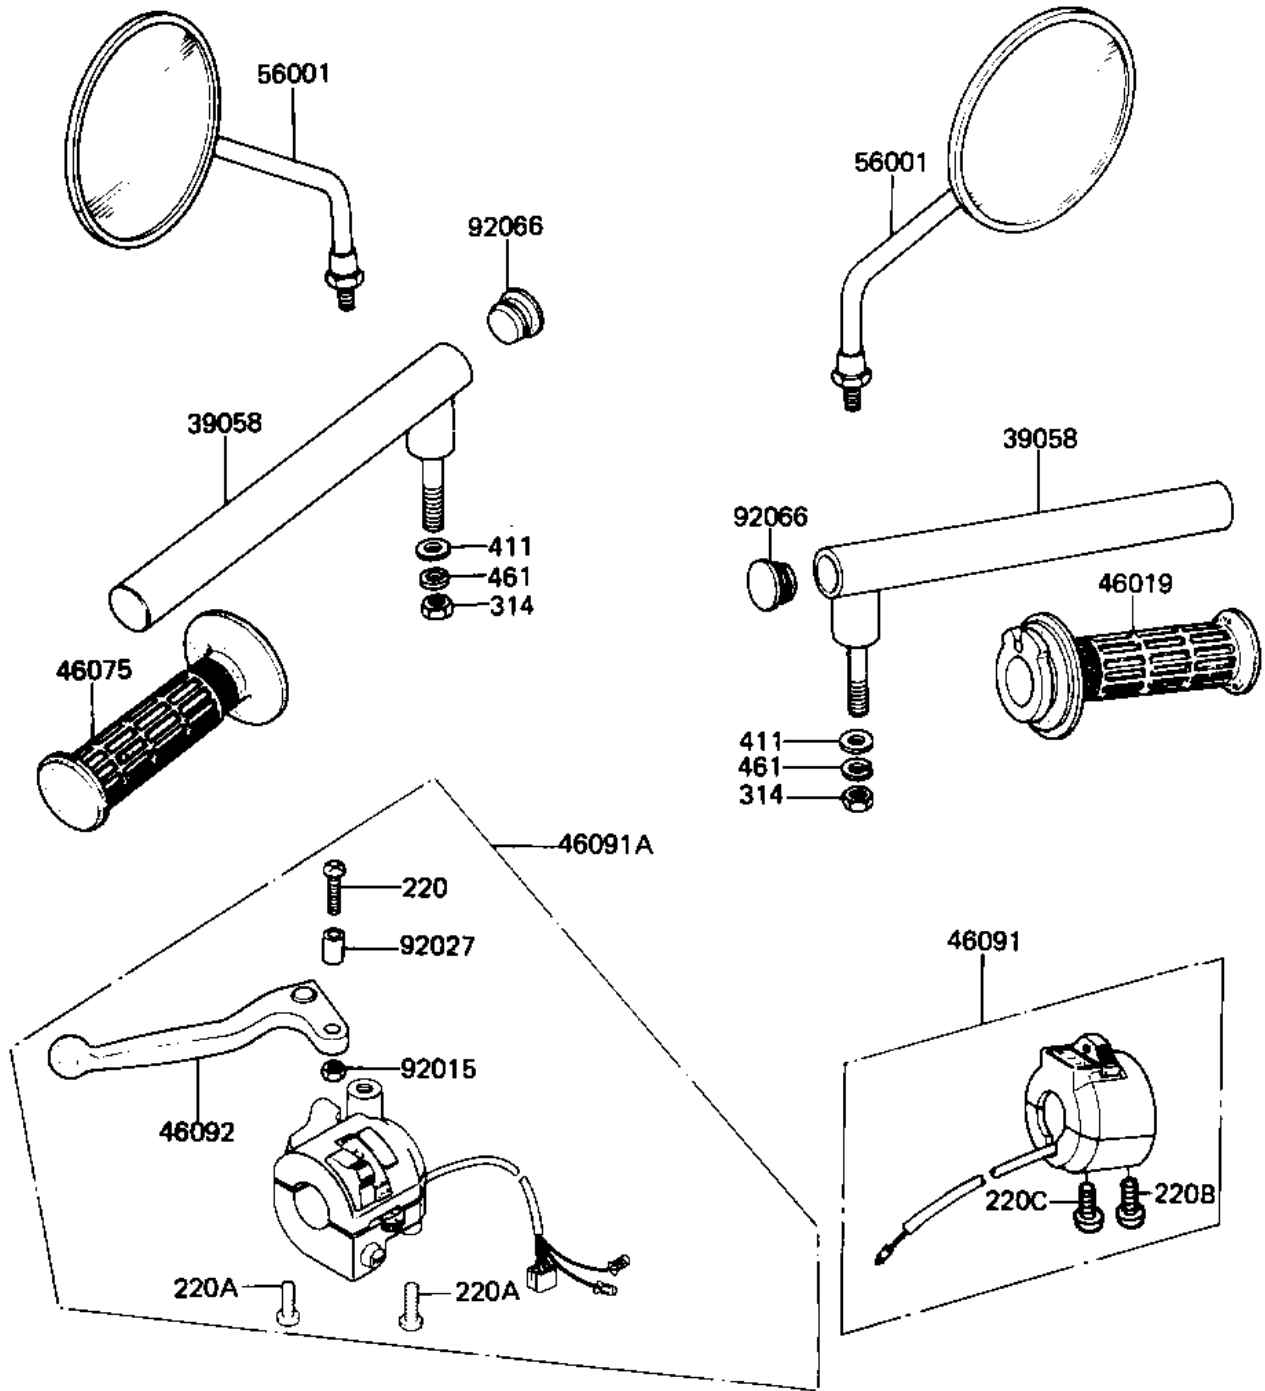

1982 AR50-A1 PARTS DIAGRAM

HANDLEBAR

F2310-0171

1982 AR50-A1 PARTS LIST

HANDLEBAR

ITEM NAME	PART NUMBER	QUANTITY
HANDLE-COMP (Ref # 39058)	39058-1001	2
GRIP-ASSY,THROTTLE (Ref # 46019)	46019-1011	1
GRIP,L.H. (Ref # 46075)	46075-1004	1
HOUSING-ASSY-CONTROL, (Ref # 46091)	46091-1111	1
HOUSING-ASSY-CONTROL, (Ref # 46091A)	46091-1236	1
LEVER-GRIP,CLUTCH (Ref # 46092)	46092-1017	1
MIRROR-ASSY (Ref # 56001)	56001-1339	2
NUT-LOCK,5MM (Ref # 92015)	92019-014	1
COLLAR,LEVER (Ref # 92027)	92027-1042	1
PLUG,18X3 (Ref # 92066)	32112-009	2
SCREW PAN HEAD 5X22 (Ref # 220)	220B0522	1
SCREW PAN HEAD 5X30 (Ref # 220A)	220B0530	2
SCREW-PAN-CROS (Ref # 220B)	220B0535	1
SCREW-PAN-CROS (Ref # 220C)	220B0540	1
NUT,10MM (Ref # 314)	314B1000	2
WASHER PLAIN 10MM (Ref # 411)	411B1000	2
WASHER SPRING 10MM (Ref # 461)	461F1000	2