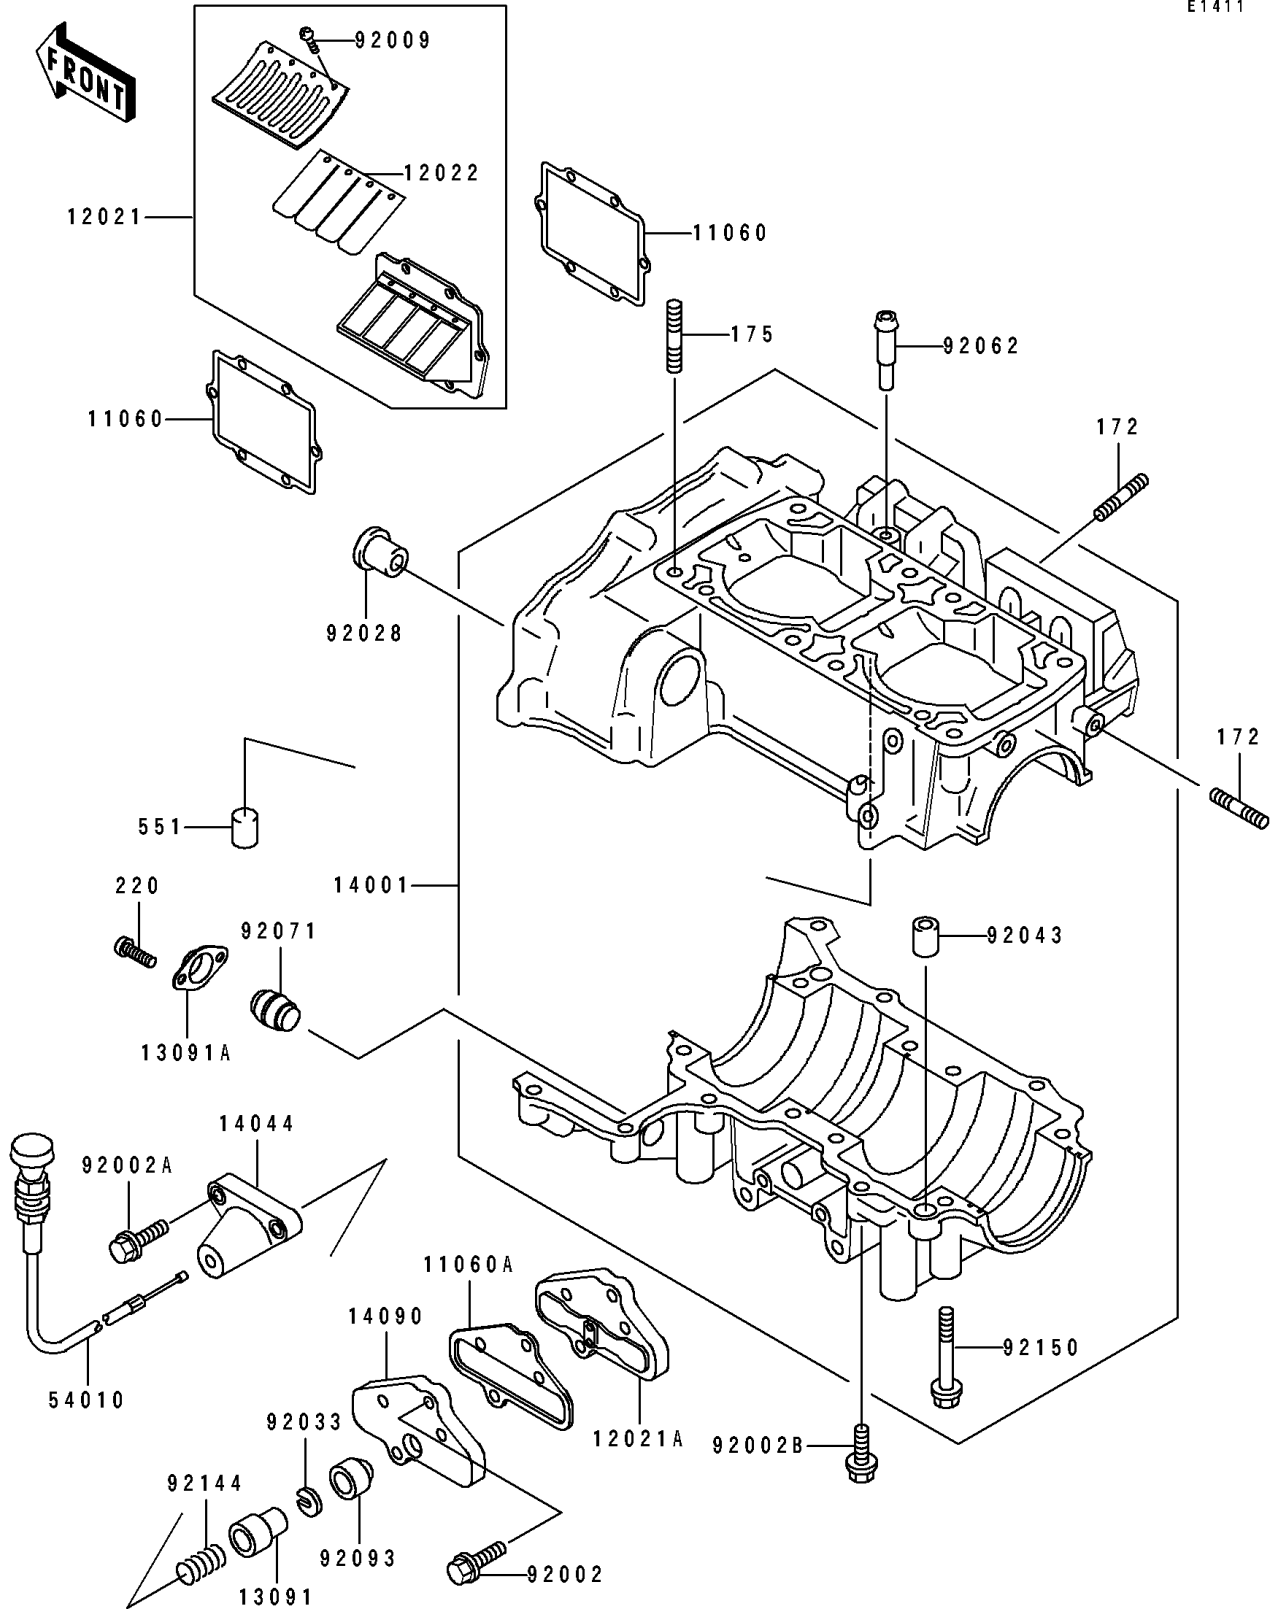

# 1993 750 SS PARTS DIAGRAM

Crankcase

E1411

# 1993 750 SS PARTS LIST

## Crankcase

ITEM NAME	PART NUMBER	QUANTITY
GASKET, REED VALVE (Ref # 11060)	11060-3717	4
GASKET, CONTROL VALVE (Ref # 11060A)	11060-3723	1
VALVE-ASSY-REED (Ref # 12021)	12021-3706	2
VALVE-ASSY-REED, CONTROL (Ref # 12021A)	12021-3707	1
VALVE-REED (Ref # 12022)	12022-3703	4
HOLDER (Ref # 13091)	13091-3707	1
HOLDER, CRANKCASE, LWR (Ref # 13091A)	13091-3761	1
SET-CRANKCASE (Ref # 14001)	14001-5319	1
HOLDER-CABLE (Ref # 14044)	14044-3702	1
COVER, CONTROL VALVE (Ref # 14090)	14090-3734	1
CABLE, CONTROL VALVE (Ref # 54010)	54010-3708	1
BOLT, 6X25 (Ref # 92002)	92002-3714	2
BOLT, 6X45 (Ref # 92002A)	92002-3717	2
BOLT, 6X30 (Ref # 92002B)	92002-3726	7
SCREW, 3X6 (Ref # 92009)	92009-1371	16
BUSHING (Ref # 92028)	92028-3718	1
RING-SNAP (Ref # 92033)	92033-3708	1
PIN, DOWEL, 10X14 (Ref # 92043)	92043-1037	2
NOZZLE (Ref # 92062)	92062-3705	1
GROMMET, CRANKCASE, LWR (Ref # 92071)	92071-3781	1
SEAL (Ref # 92093)	92093-3703	1
SPRING (Ref # 92144)	92144-3701	1
BOLT, 8X65 (Ref # 92150)	92150-3708	8
BOLT-STUD (Ref # 172)	172R0620	12
BOLT-STUD-FINE (Ref # 175)	175R1035	8
SCREW-PAN-CROS (Ref # 220)	220B0512	2
PIN-DOWEL (Ref # 551)	551R0612	1