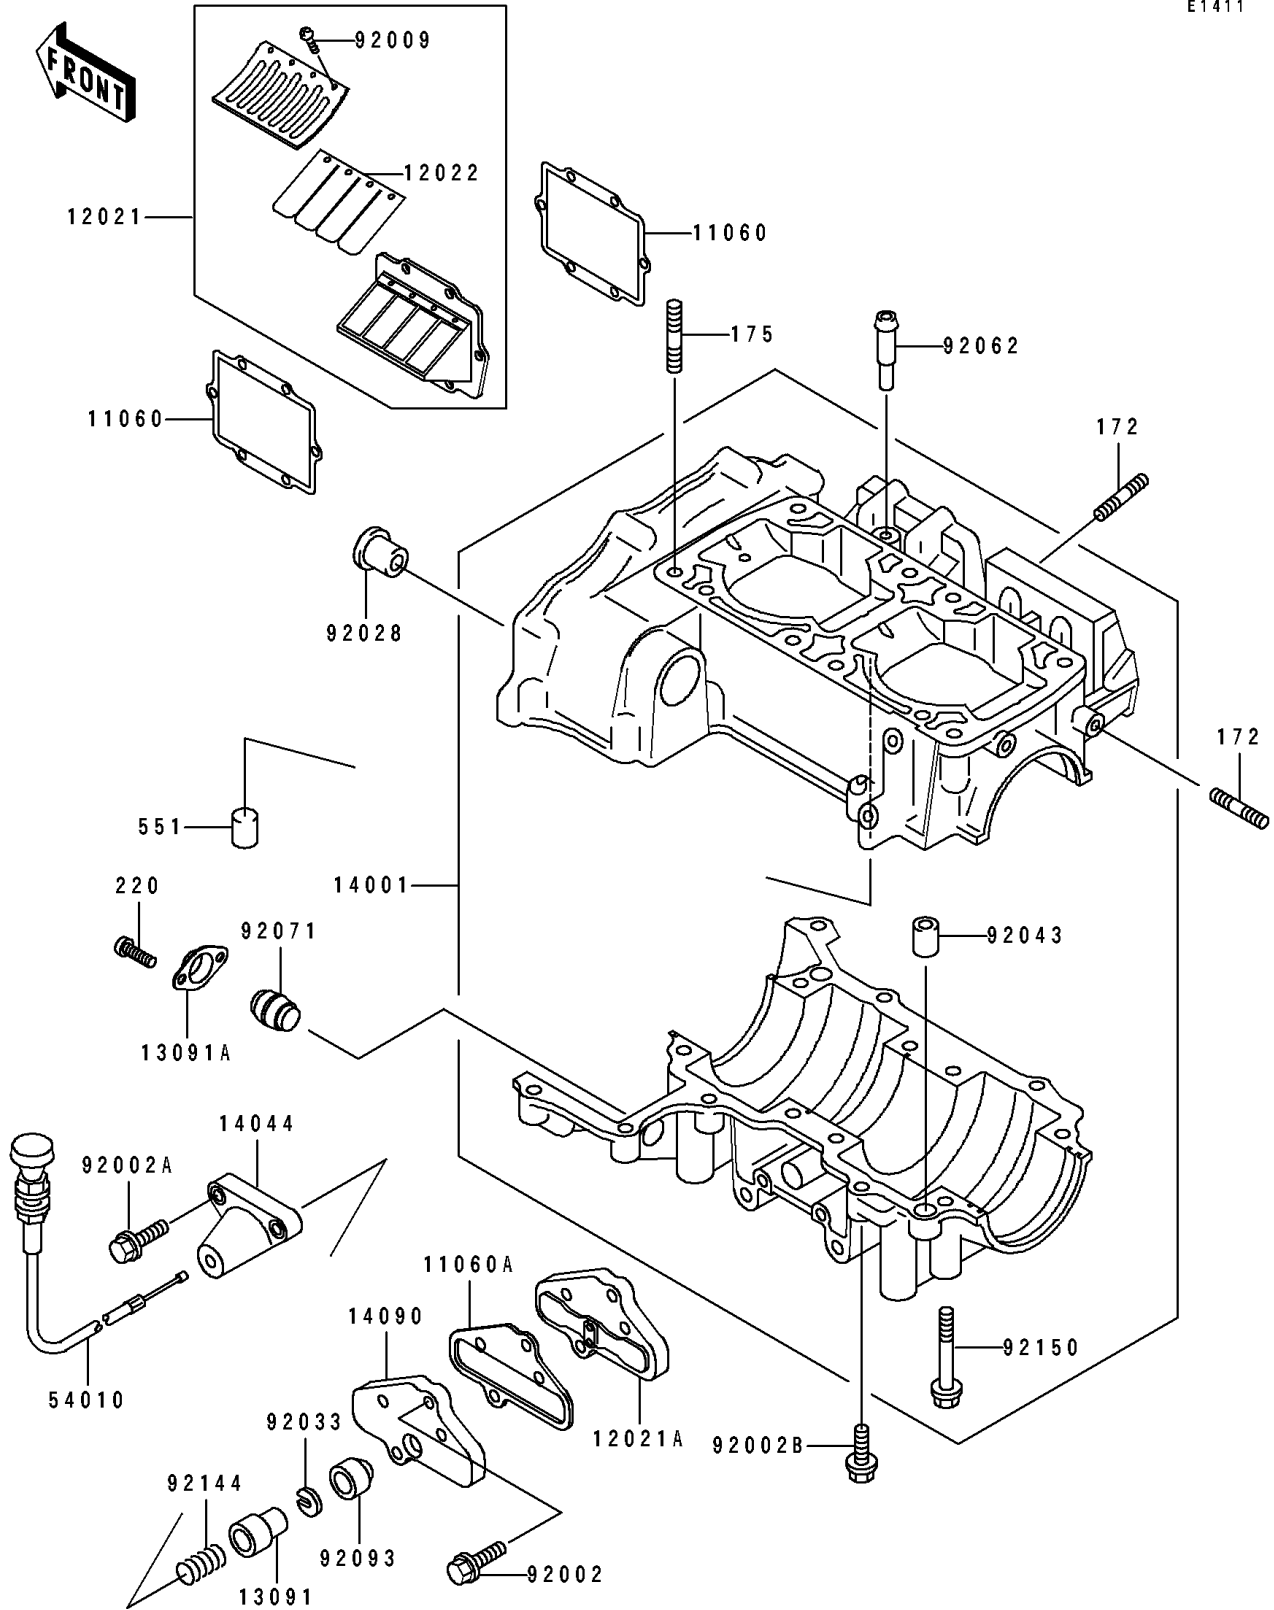

1994 750 SS PARTS DIAGRAM

Crankcase

E1411

1994 750 SS PARTS LIST

Crankcase

ITEM NAME	PART NUMBER	QUANTITY
GASKET, REED VALVE (Ref # 11060)	11060-3717	4
GASKET, CONTROL VALVE (Ref # 11060A)	11060-3723	1
VALVE-ASSY-REED (Ref # 12021)	12021-3706	2
VALVE-ASSY-REED, CONTROL (Ref # 12021A)	12021-3707	1
VALVE-REED (Ref # 12022)	12022-3703	4
HOLDER (Ref # 13091)	13091-3707	1
HOLDER, CRANKCASE, LWR (Ref # 13091A)	13091-3761	1
SET-CRANKCASE (Ref # 14001)	14001-5319	1
HOLDER-CABLE (Ref # 14044)	14044-3702	1
COVER, CONTROL VALVE (Ref # 14090)	14090-3734	1
CABLE, CONTROL VALVE (Ref # 54010)	54010-3708	1
BOLT, 6X25 (Ref # 92002)	92002-3714	2
BOLT, 6X45 (Ref # 92002A)	92002-3717	2
BOLT, 6X30 (Ref # 92002B)	92002-3726	7
SCREW, 3X6 (Ref # 92009)	92009-1371	16
BUSHING (Ref # 92028)	92028-3718	1
RING-SNAP (Ref # 92033)	92033-3708	1
PIN, DOWEL, 10X14 (Ref # 92043)	92043-1037	2
NOZZLE (Ref # 92062)	92062-3705	1
GROMMET, CRANKCASE, LWR (Ref # 92071)	92071-3781	1
SEAL (Ref # 92093)	92093-3703	1
SPRING (Ref # 92144)	92144-3701	1
BOLT, 8X65 (Ref # 92150)	92150-3708	8
BOLT-STUD (Ref # 172)	172R0620	12
BOLT-STUD-FINE (Ref # 175)	175R1035	8
SCREW-PAN-CROS (Ref # 220)	220B0512	2
PIN-DOWEL (Ref # 551)	551R0612	1