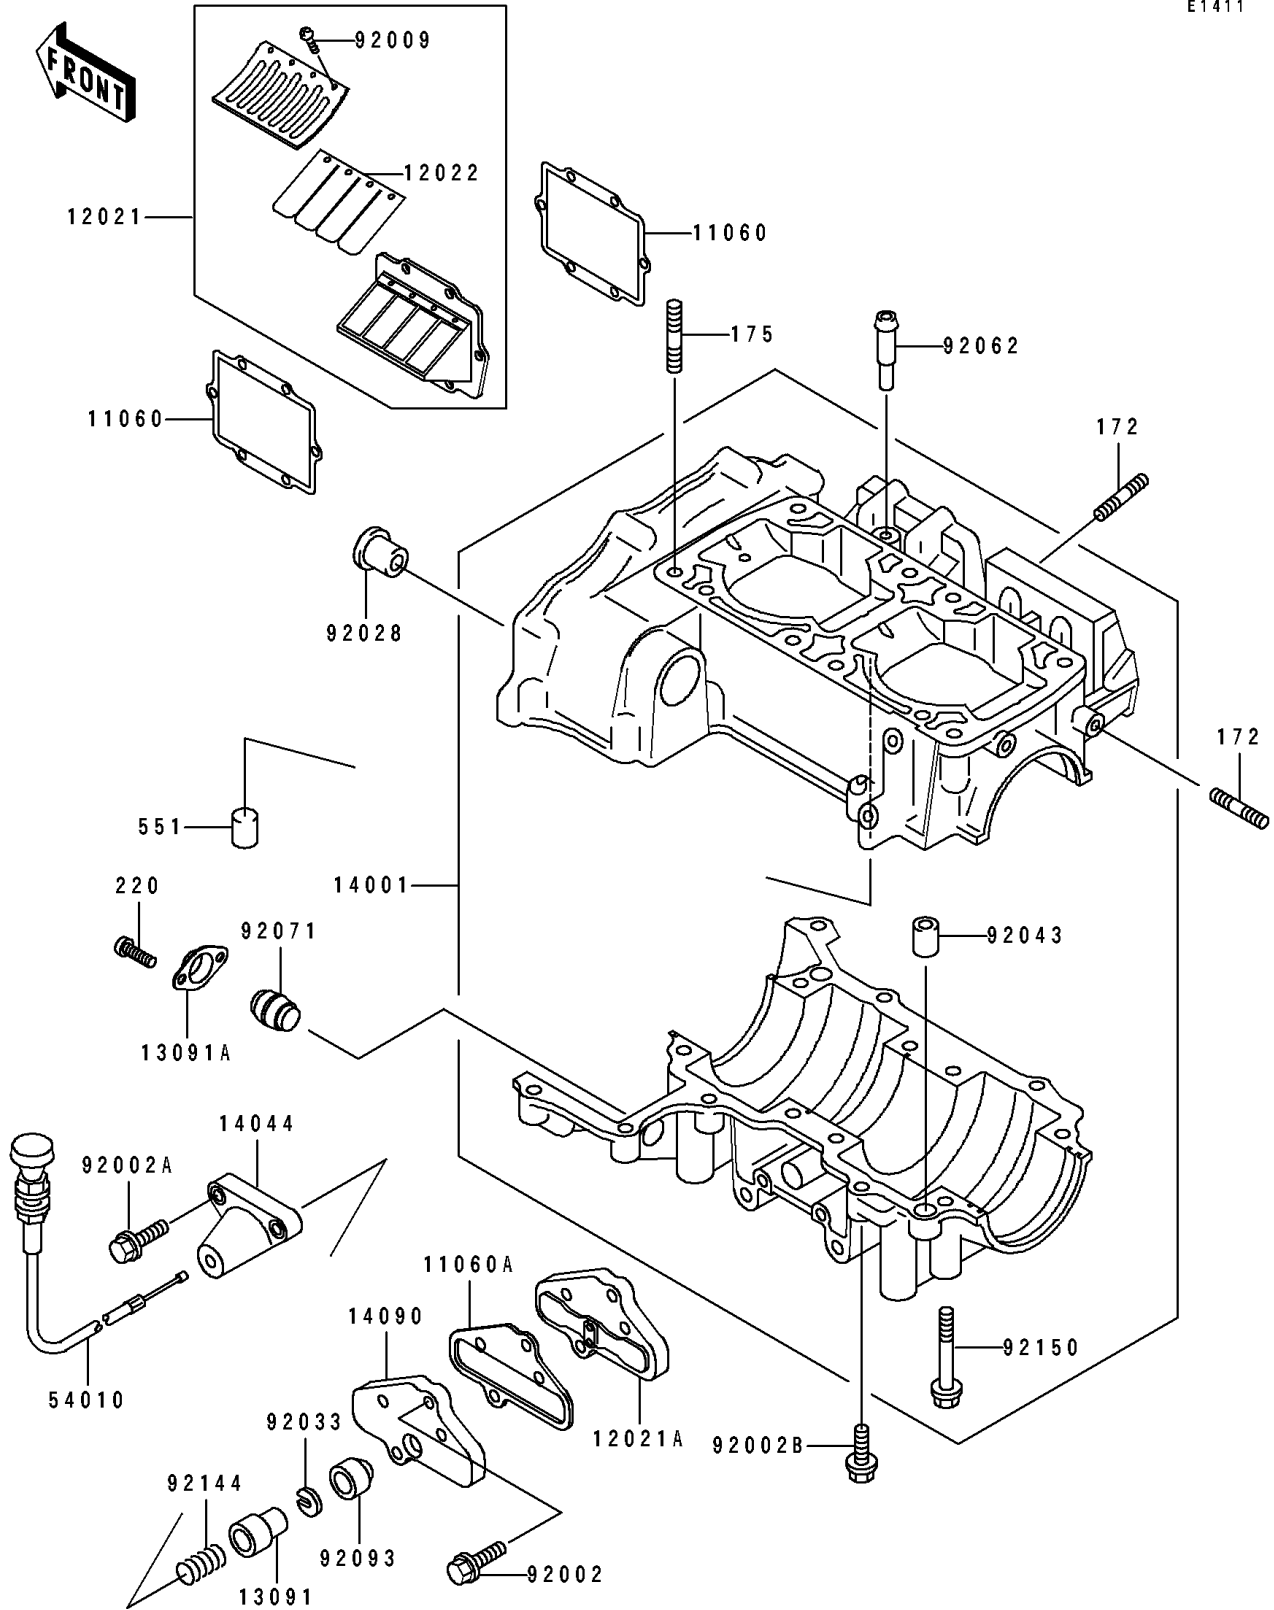

1995 750 SS PARTS DIAGRAM

Crankcase

E1411

1995 750 SS PARTS LIST

Crankcase

ITEM NAME	PART NUMBER	QUANTITY
GASKET, REED VALVE (Ref # 11060)	11060-3717	4
GASKET, CONTROL VALVE (Ref # 11060A)	11060-3723	1
VALVE-ASSY-REED (Ref # 12021)	12021-3706	2
VALVE-ASSY-REED, CONTROL (Ref # 12021A)	12021-3707	1
VALVE-REED (Ref # 12022)	12022-3703	4
HOLDER (Ref # 13091)	13091-3707	1
HOLDER, CRANKCASE, LWR (Ref # 13091A)	13091-3761	1
SET-CRANKCASE (Ref # 14001)	14001-5319	1
HOLDER-CABLE (Ref # 14044)	14044-3702	1
COVER, CONTROL VALVE (Ref # 14090)	14090-3734	1
CABLE, CONTROL VALVE (Ref # 54010)	54010-3708	1
BOLT, 6X25 (Ref # 92002)	92002-3714	2
BOLT, 6X45 (Ref # 92002A)	92002-3717	2
BOLT, 6X30 (Ref # 92002B)	92002-3726	7
SCREW, 3X6 (Ref # 92009)	92009-1371	16
BUSHING (Ref # 92028)	92028-3718	1
RING-SNAP (Ref # 92033)	92033-3708	1
PIN, DOWEL, 10X14 (Ref # 92043)	92043-1037	2
NOZZLE (Ref # 92062)	92062-3705	1
GROMMET, CRANKCASE, LWR (Ref # 92071)	92071-3781	1
SEAL (Ref # 92093)	92093-3703	1
SPRING (Ref # 92144)	92144-3701	1
BOLT, 8X65 (Ref # 92150)	92150-3708	8
BOLT-STUD (Ref # 172)	172R0620	12
BOLT-STUD-FINE (Ref # 175)	175R1035	8
SCREW-PAN-CROS (Ref # 220)	220B0512	2
PIN-DOWEL (Ref # 551)	551R0612	1