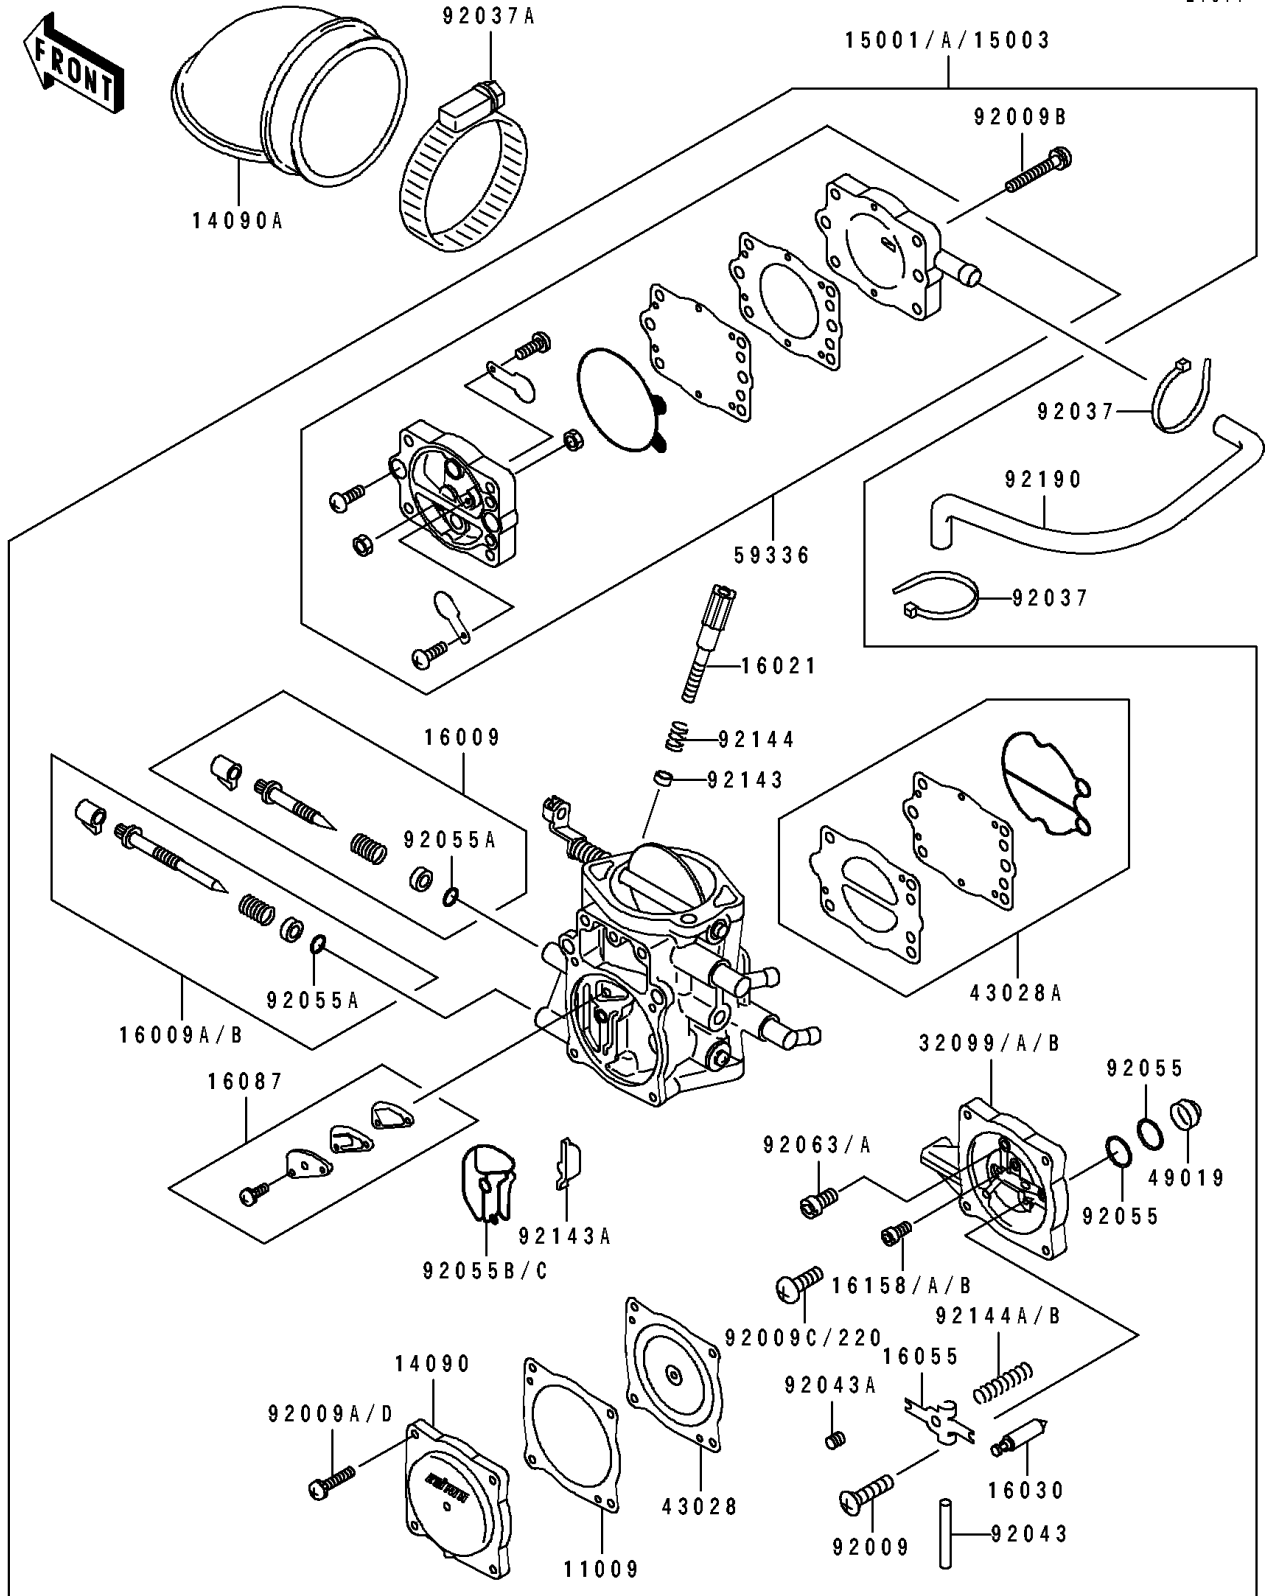

1995 750 SS PARTS DIAGRAM

Carburetor

E1611

1995 750 SS PARTS LIST

Carburetor

ITEM NAME	PART NUMBER	QUANTITY
GASKET,DIAPHRAGM (Ref # 11009)	11009-3730	1
COVER,DIAPHRAGM (Ref # 14090)	14090-3702	1
COVER (Ref # 14090A)	14090-3745	1
CARBURETOR-ASSY (Ref # 15003)	15003-3711	1
NEEDLE-JET,MAIN (Ref # 16009)	16009-3711	1
NEEDLE-JET,SLOW (Ref # 16009B)	16009-3715	1
SCREW-THROTTLE STOP (Ref # 16021)	16021-3702	1
VALVE-FLOAT (Ref # 16030)	16030-3701	1
ARM-FLOAT (Ref # 16055)	16055-3701	1
VALVE-CHECK (Ref # 16087)	16087-3703	1
JET-SLOW,#78 (Ref # 16158A)	16158-3712	1
CASE,CARBURETOR (Ref # 32099B)	32099-3781	1
DIAPHRAGM,CARBURETOR (Ref # 43028)	43028-3704	1
DIAPHRAGM,PUMP (Ref # 43028A)	43028-3706	1
FILTER-FUEL,STRAINER (Ref # 49019)	49019-3707	1
CASE-PUMP (Ref # 59336)	59336-3710	1
SCREW,3X6 (Ref # 92009)	92009-3712	1
SCREW,5X28 (Ref # 92009B)	92009-3783	4
SCREW (Ref # 92009C)	92009-3804	1
SCREW,4X18 (Ref # 92009D)	92009-3808	4
CLAMP (Ref # 92037)	92037-1173	2
CLAMP (Ref # 92037A)	92037-3711	1
PIN,FLOAT (Ref # 92043)	92043-1209	1
PIN,THROTTLE STOP SCREW (Ref # 92043A)	92043-3712	1
RING-O (Ref # 92055)	92055-1246	2
RING-O,ADJUST SCREW (Ref # 92055A)	92055-3713	2
RING-O (Ref # 92055C)	92055-3735	1
JET-MAIN,#160 (Ref # 92063A)	92063-3711	1
COLLAR,THROTTLE STOP SCREW (Ref # 92143)	92143-3709	1

1995 750 SS PARTS LIST

Carburetor

ITEM NAME	PART NUMBER	QUANTITY
COLLAR (Ref # 92143A)	92143-3727	1
SPRING,THROTTLE STOP SCREW (Ref # 92144)	92144-3706	1
SPRING,FLOAT ARM (Ref # 92144B)	92144-3744	1
TUBE,PULSE (Ref # 92190)	92190-3730	1