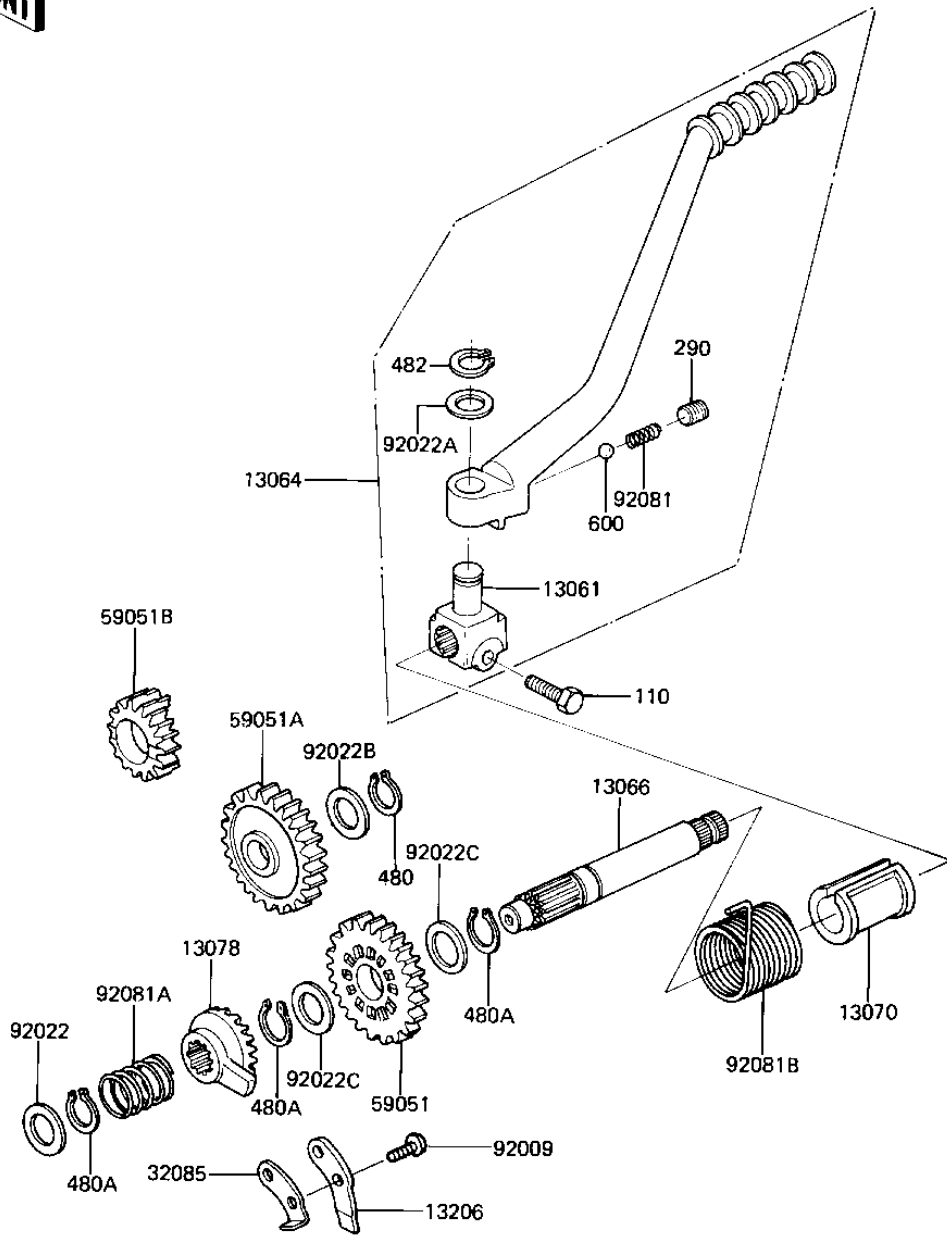

# 1982 AR80-A1 PARTS DIAGRAM

## KICKSTARTER MECHANISM

E1340-0007

# 1982 AR80-A1 PARTS LIST

## KICKSTARTER MECHANISM

ITEM NAME	PART NUMBER	QUANTITY
BOSS,KICK LEVER (Ref # 13061)	13061-1049	1
LEVER-ASSY-KICK,PEDAL (Ref # 13064)	13064-1167	1
SHAFT-KICK (Ref # 13066)	13066-1016	1
GUIDE,KICK SHAFT (Ref # 13070)	13070-1035	1
RATCHET (Ref # 13078)	13078-1001	1
GUIDE,KICK (Ref # 13206)	13206-1002	1
STOPPER,KICK (Ref # 32085)	32085-1027	1
GEAR-SPUR,KICK SHAFT (Ref # 59051)	59051-1029	1
GEAR-SPUR (Ref # 59051A)	59051-1204	1
GEAR-SPUR,22T (Ref # 59051B)	59051-1031	1
SCREW,TAPPING (Ref # 92009)	92009-1104	2
WASHER,13.2X20X0.5 (Ref # 92022)	92022-1224	1
WASHER,12.2X20X1.6 (Ref # 92022A)	92022-1236	1
WASHER,PLAIN (Ref # 92022B)	92022-269	1
WASHER,PLAIN (Ref # 92022C)	92022-315	2
SPRING KICK PEDAL (Ref # 92081)	92081-020	1
SPRING,RATCHET (Ref # 92081A)	92081-122	1
SPRING,KICK STARTER (Ref # 92081B)	92081-1276	1
BOLT-UPSET,6X20 (Ref # 110)	112G0620	1
SCREW,8X8 (Ref # 290)	290Q0808	1
CIRCLIP 12MM (Ref # 480)	480J1200	1
CIRCLIP 16MM (Ref # 480A)	480J1600	3
CIRCRIP-TYPE-E (Ref # 482)	482K8000	1
BALL STEEL 1/4' (Ref # 600)	600A0800	1