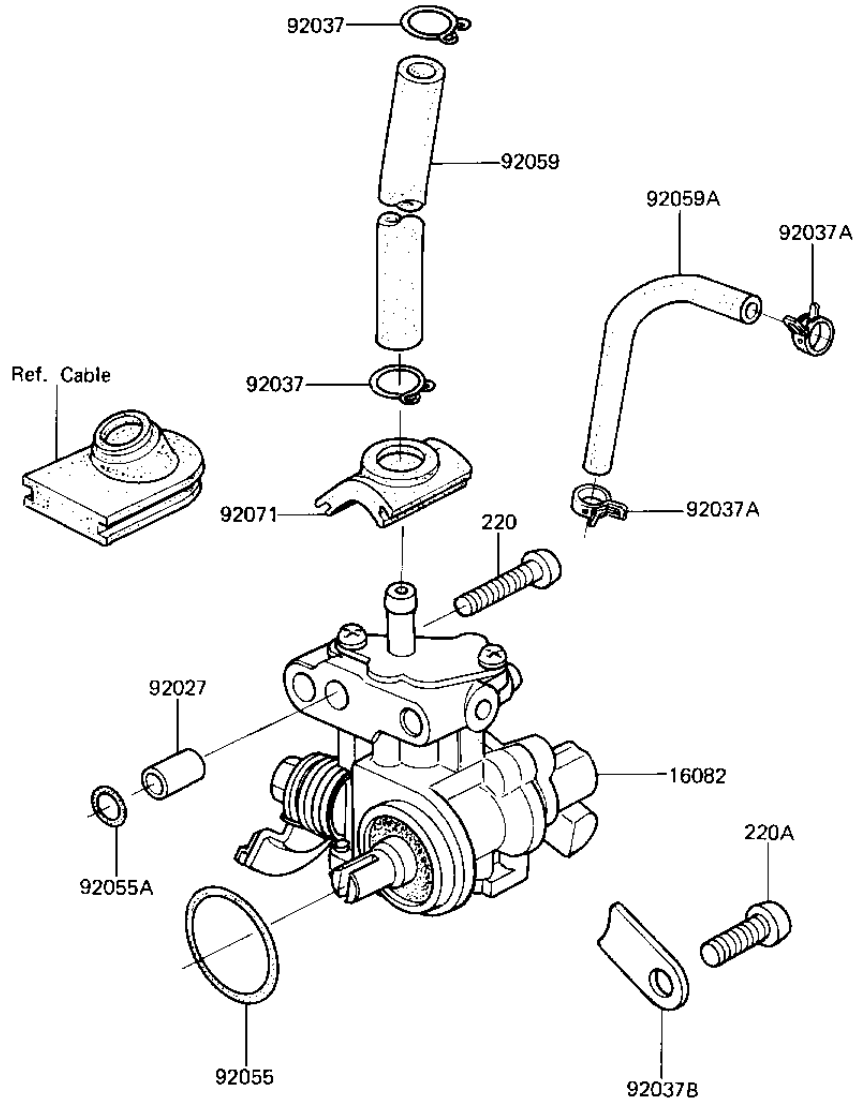

# 1982 AR80-A1 PARTS DIAGRAM

## OIL PUMP

E1710-0010

# 1982 AR80-A1 PARTS LIST

## OIL PUMP

ITEM NAME	PART NUMBER	QUANTITY
PUMP-ASSY-OIL (Ref # 16082)	16082-1074	1
COLLAR (Ref # 92027)	92027-256	1
CLAMP FUEL PIPE (Ref # 92037)	92037-010	2
CLAMP,TUBE (Ref # 92037A)	92037-1260	20
CLAMP (Ref # 92037B)	92037-187	1
"O" RING (Ref # 92055)	92055-055	1
"O" RING,5MM (Ref # 92055A)	670B1505	1
PIPE-OIL (Ref # 92059)	92059-072	1
TUBE,3X5.8X74 (Ref # 92059A)	92059-1157	1
GROMMET,OIL TUBE (Ref # 92071)	92071-1030	1
SCREW PAN HEAD 5X20 (Ref # 220)	220B0520	1
SCREW PAN HEAD 6X14 (Ref # 220A)	220B0614	1