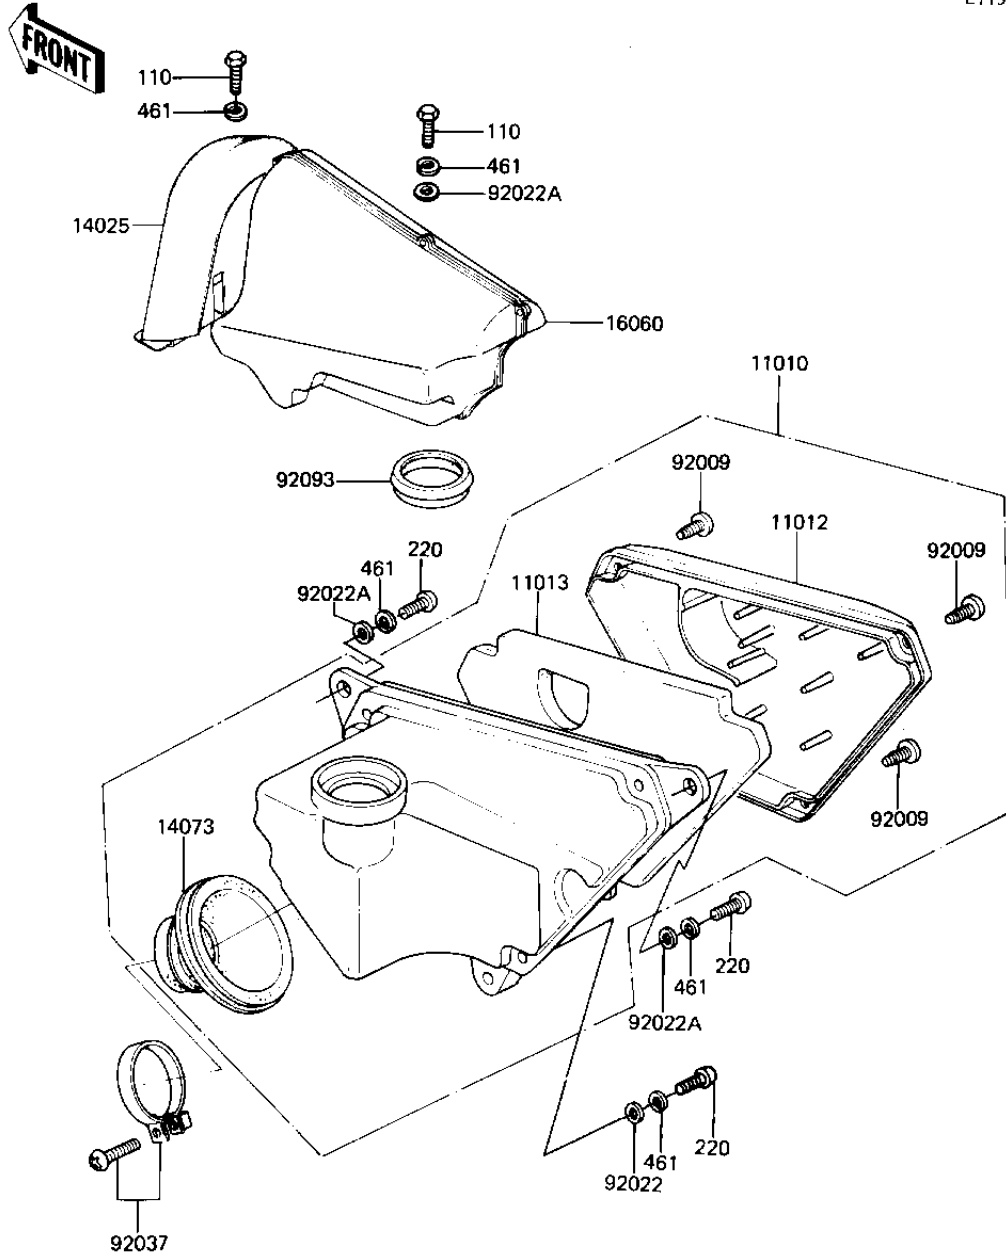

1982 AR80-A1 PARTS DIAGRAM

AIR CLEANER

E1130-0088

1982 AR80-A1 PARTS LIST

AIR CLEANER

| ITEM NAME | PART NUMBER | QUANTITY |
|-------------------------------------|-------------|----------|
| FILTER-ASSY-AIR (Ref # 11010) | 11010-1146 | 1 |
| CAP,AIR FILTER (Ref # 11012) | 11012-1255 | 1 |
| ELEMENT,AIR CLNR (Ref # 11013) | 11013-1038 | 1 |
| COVER,INTAKE PIPE (Ref # 14025) | 14025-1504 | 1 |
| DUCT,AIR FILTER (Ref # 14073) | 14073-1081 | 1 |
| PIPE-INTAKE,SILENCER" (Ref # 16060) | 16060-1006 | 1 |
| SCREW,TAPPING (Ref # 92009) | 92009-1113 | 3 |
| WASHER,SPLINE (Ref # 92022) | 92022-1113 | 3 |
| WASHER 6.5X20X1.6T (Ref # 92022A) | 92022-125 | 3 |
| CLAMP,CARBURETOR,40MM (Ref # 92037) | 92037-1129 | 1 |
| SEAL,AIR FILTER SILEN (Ref # 92093) | 92093-1050 | 1 |
| BOLT-UPSET,6X16 (Ref # 110) | 112G0616 | 2 |
| SCREW PAN HEAD 6X16 (Ref # 220) | 220B0616 | 3 |
| WASHER SPRING 6MM (Ref # 461) | 461F0600 | 5 |