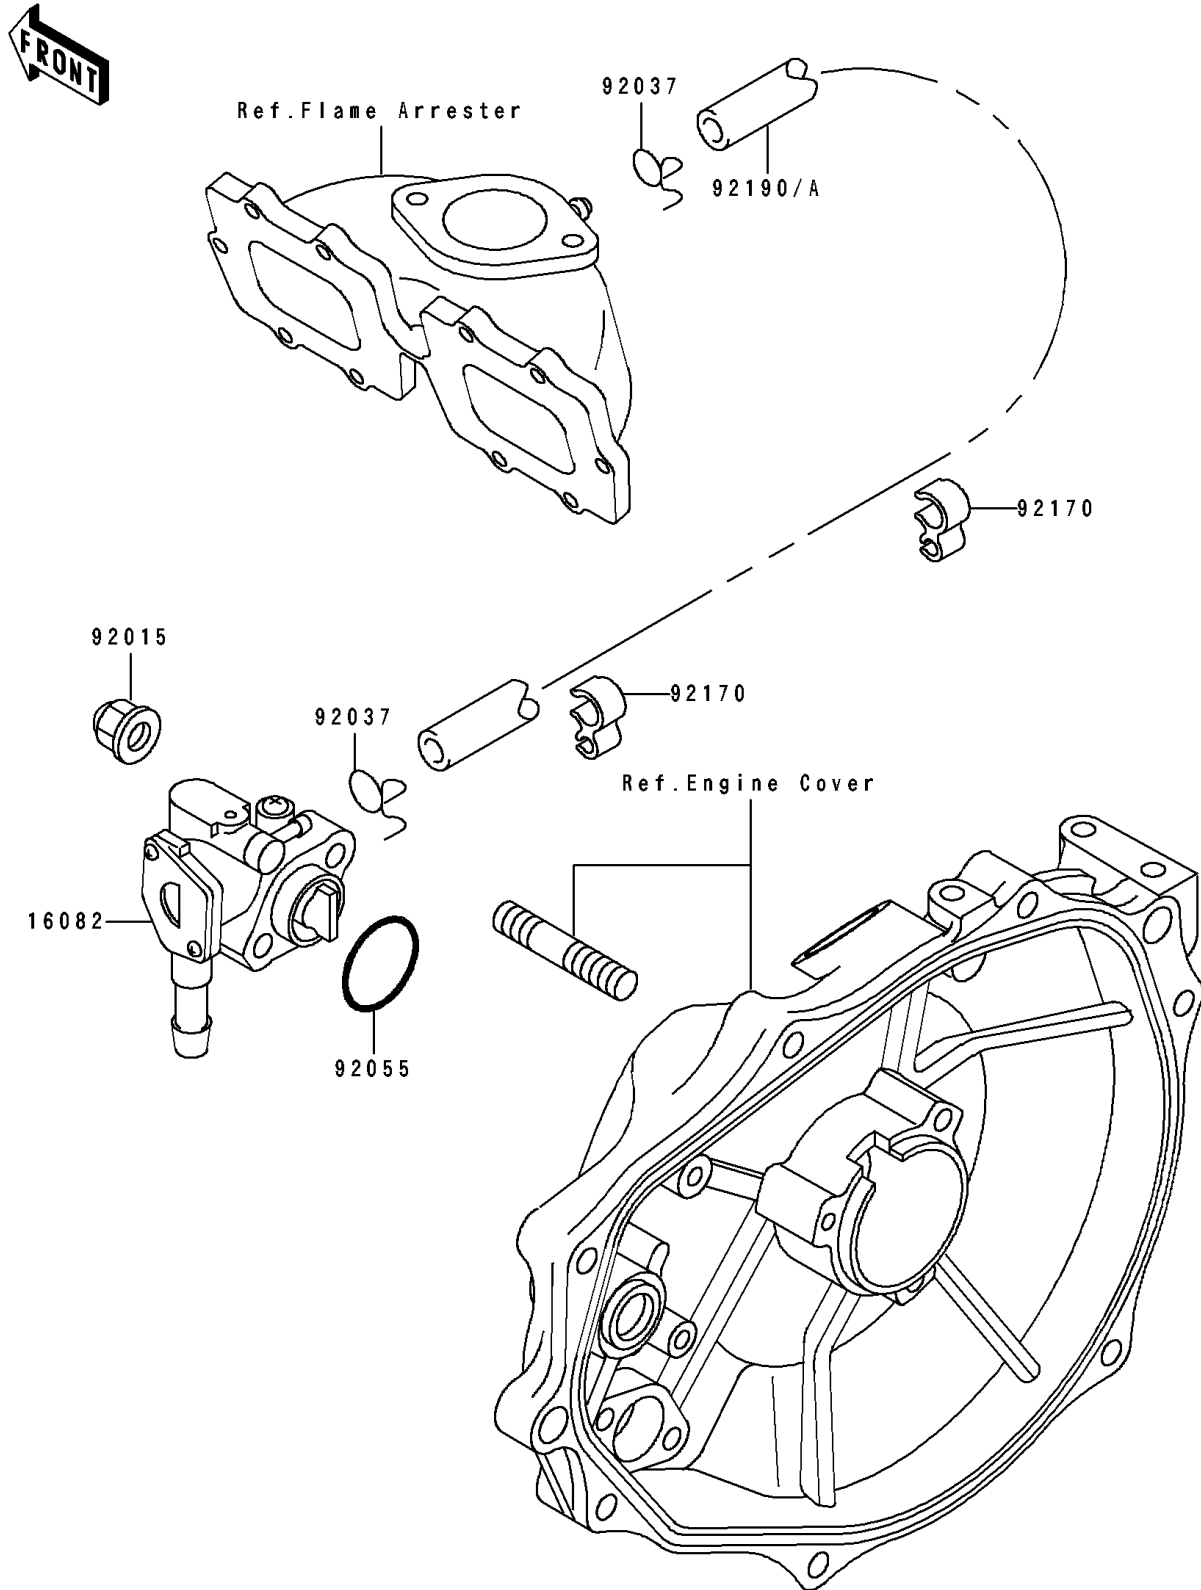

1992 750 SS PARTS DIAGRAM

Oil Pump

E1710

1992 750 SS PARTS LIST

Oil Pump

ITEM NAME	PART NUMBER	QUANTITY
PUMP-ASSY-OIL (Ref # 16082)	16082-3710	1
NUT,CAP,6MM (Ref # 92015)	92015-1385	2
CLAMP (Ref # 92037)	92037-3722	2
RING-O,19.5X1.5 (Ref # 92055)	92055-055	1
CLAMP,HOSE (Ref # 92170)	92170-3732	2
TUBE,3X6X545 (Ref # 92190)	92190-3907	1