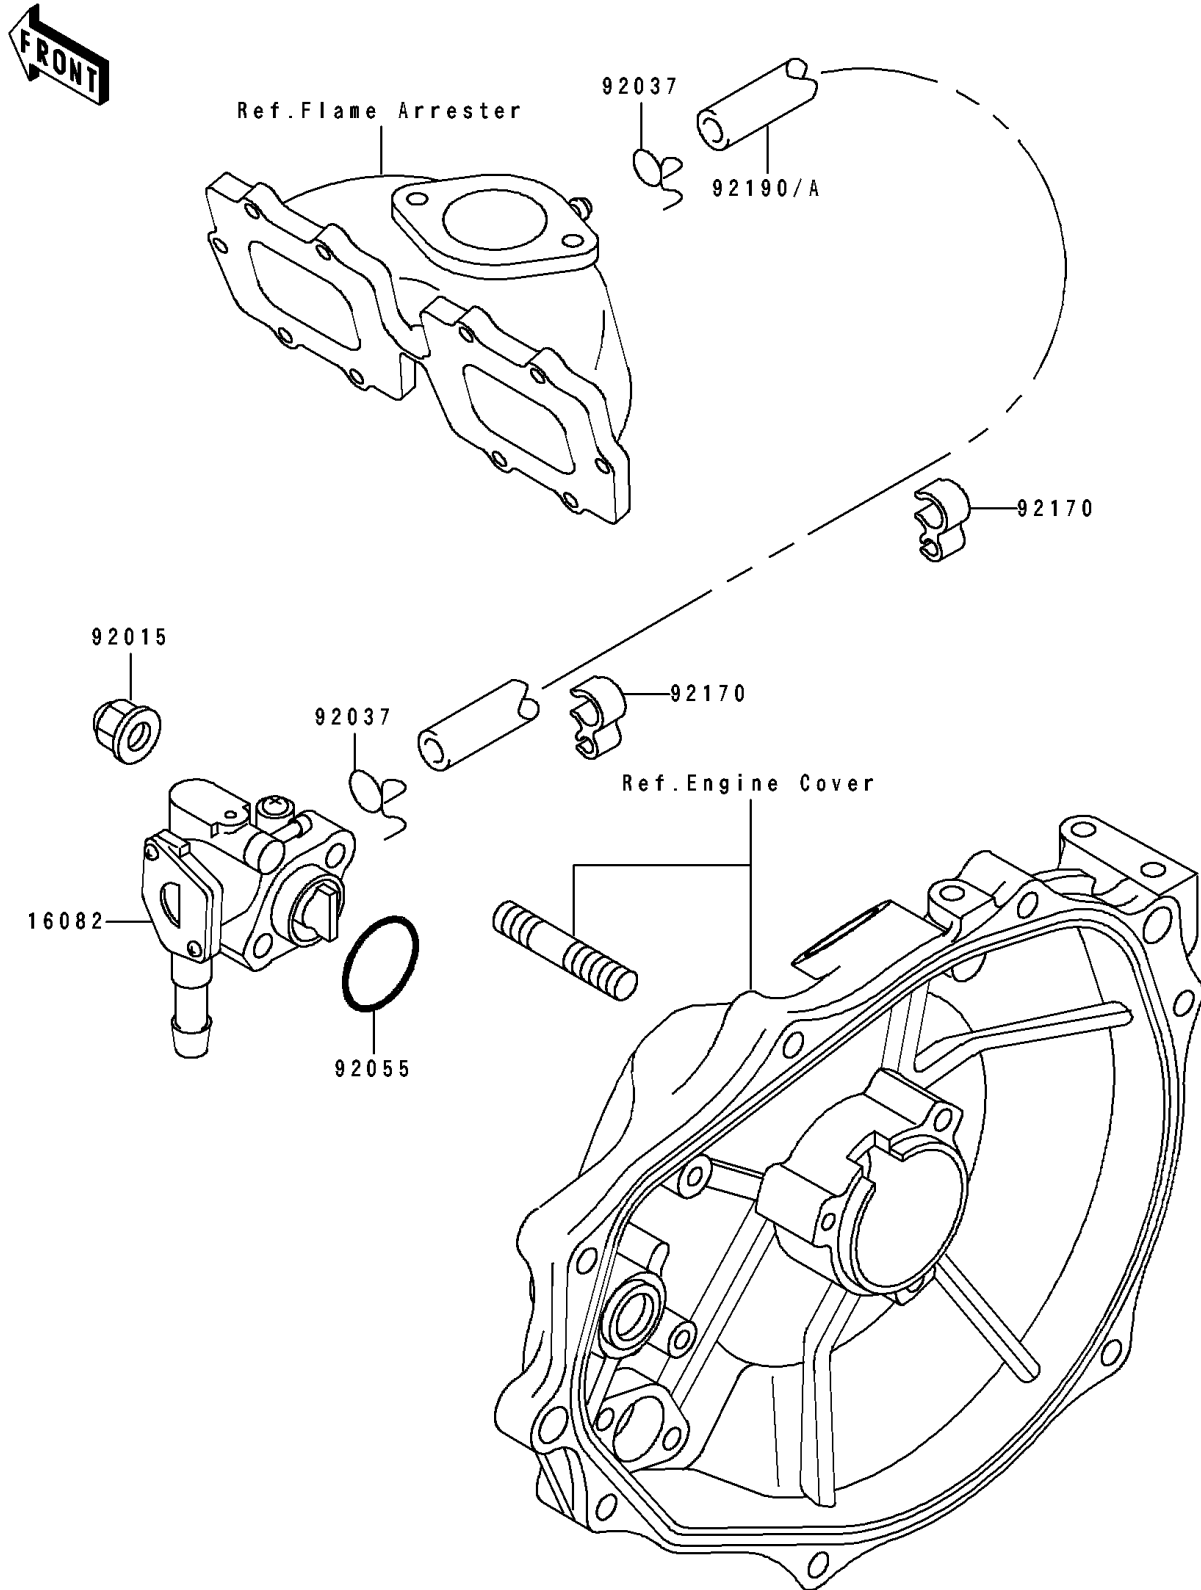

# 1993 750 SS PARTS DIAGRAM

Oil Pump

E1710

# 1993 750 SS PARTS LIST

## Oil Pump

ITEM NAME	PART NUMBER	QUANTITY
PUMP-ASSY-OIL (Ref # 16082)	16082-3710	1
NUT,CAP,6MM (Ref # 92015)	92015-1385	2
CLAMP (Ref # 92037)	92037-3722	2
RING-O,19.5X1.5 (Ref # 92055)	92055-055	1
CLAMP,HOSE (Ref # 92170)	92170-3732	2
TUBE,3X6X545 (Ref # 92190)	92190-3907	1