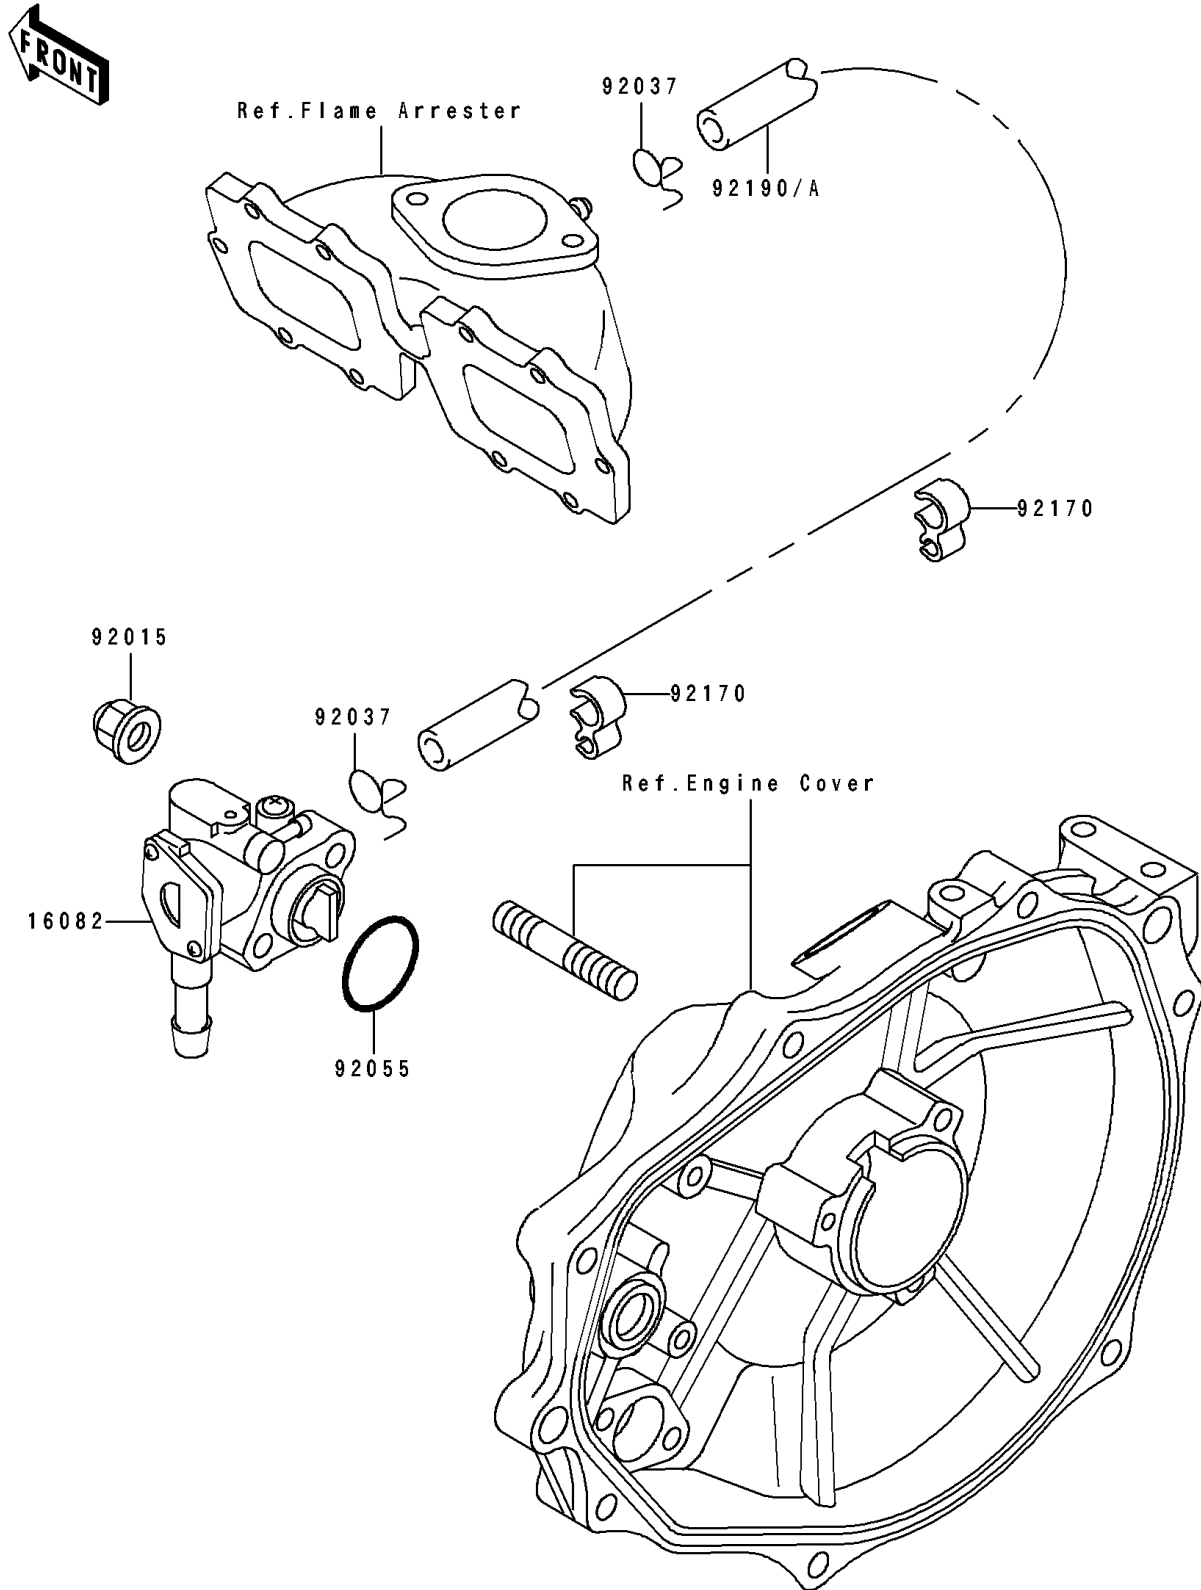

1995 750 SS PARTS DIAGRAM

Oil Pump

E1710

1995 750 SS PARTS LIST

Oil Pump

ITEM NAME	PART NUMBER	QUANTITY
PUMP-ASSY-OIL (Ref # 16082)	16082-3710	1
NUT,CAP,6MM (Ref # 92015)	92015-1385	2
CLAMP (Ref # 92037)	92037-3722	2
RING-O,19.5X1.5 (Ref # 92055)	92055-055	1
CLAMP,HOSE (Ref # 92170)	92170-3732	1
TUBE,3X6X470 (Ref # 92190A)	92190-3909	1