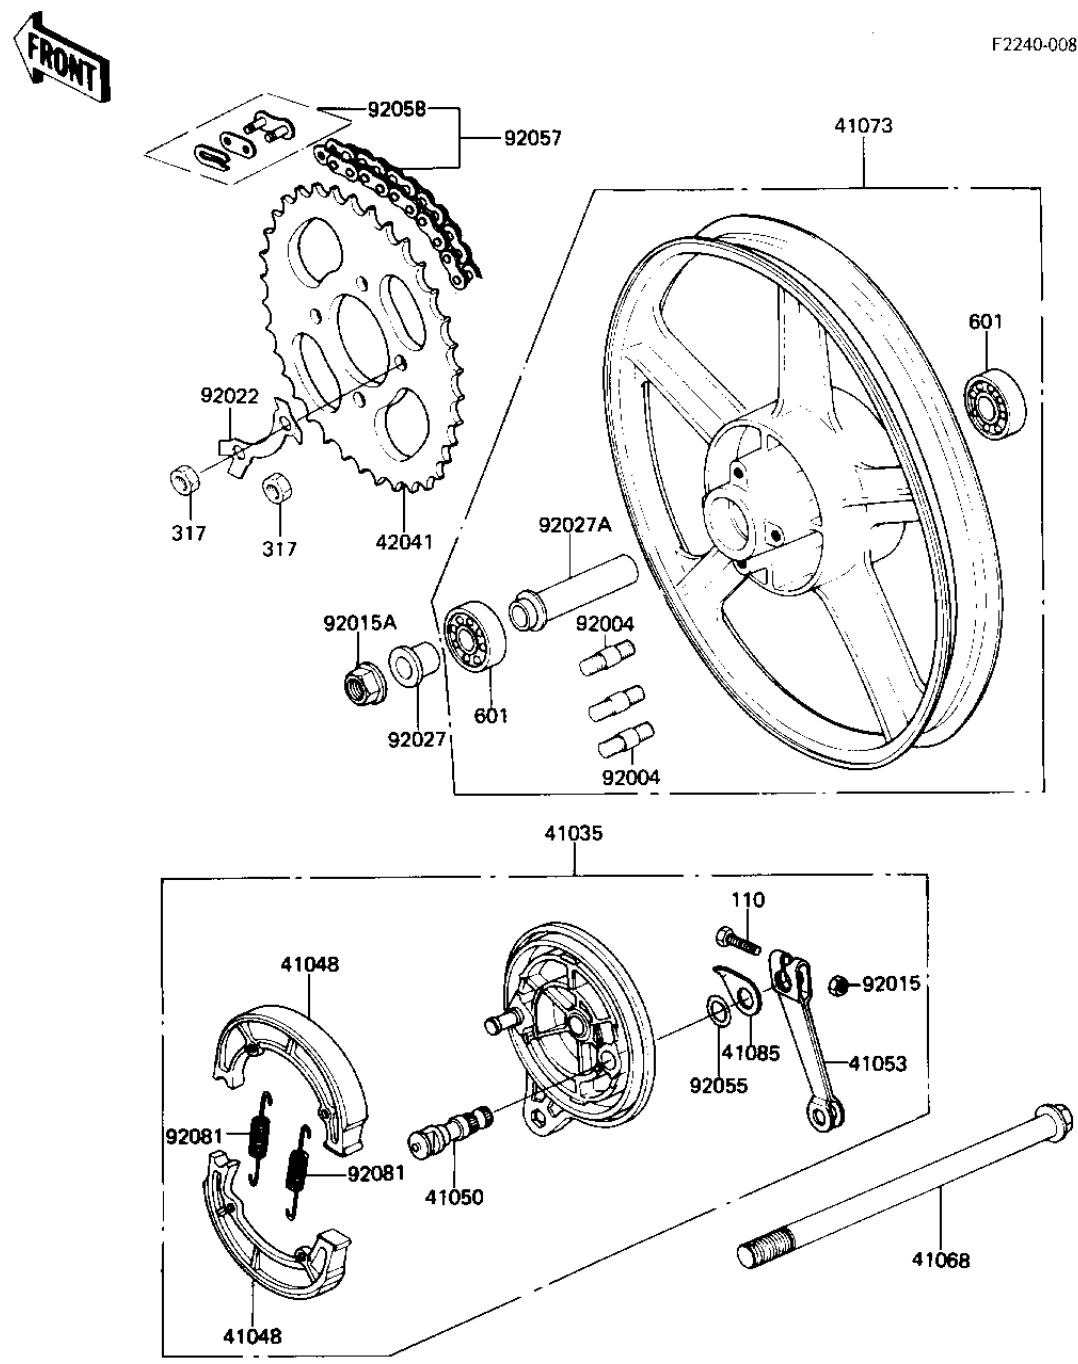

1982 AR80-A1 PARTS DIAGRAM

REAR WHEEL/HUB/BRAKE/CHAIN

F2240-0082

1982 AR80-A1 PARTS LIST

REAR WHEEL/HUB/BRAKE/CHAIN

ITEM NAME	PART NUMBER	QUANTITY
PANEL-ASY,RR BRK (Ref # 41035)	41035-1048	1
SHOE-BRAKE (Ref # 41048)	41048-1085	2
CAM SHAFT,FRONT BRAKE (Ref # 41050)	41050-012	1
LEVER-BRAKE CAM (Ref # 41053)	41053-1002	1
AXLE,RR,L=200 (Ref # 41068)	41068-1093	1
WHEEL-ASSY,SOLID (Ref # 41073)	41073-1133	1
INDICATOR,BKSHOE (Ref # 41085)	41085-003	1
SPROCKET-HUB,43T (Ref # 42041)	42041-1062	1
STUD,8X15 (Ref # 92004)	92004-1014	4
NUT,6MM (Ref # 92015)	41072-007	1
NUT-12MM (Ref # 92015A)	92015-1156	1
WASHER (Ref # 92022)	92022-1291	2
COLLAR,12.1X22X20 (Ref # 92027)	92027-1317	2
COLLAR,L=85 (Ref # 92027A)	92027-1319	1
"O" RING,11MM (Ref # 92055)	92055-004	1
CHAIN,DRIVE,EK420RX11 (Ref # 92057)	92057-1335	1
JOINT-CHAIN (Ref # 92058)	92058-1019	1
SPRING,BRAKE SHOE (Ref # 92081)	92081-1766	2
BOLT-UPSET (Ref # 110)	112G0630	1
NUT,8M/M (Ref # 317)	317B0800	4
BEARING BALL #6301Z (Ref # 601)	601B6301Z	2